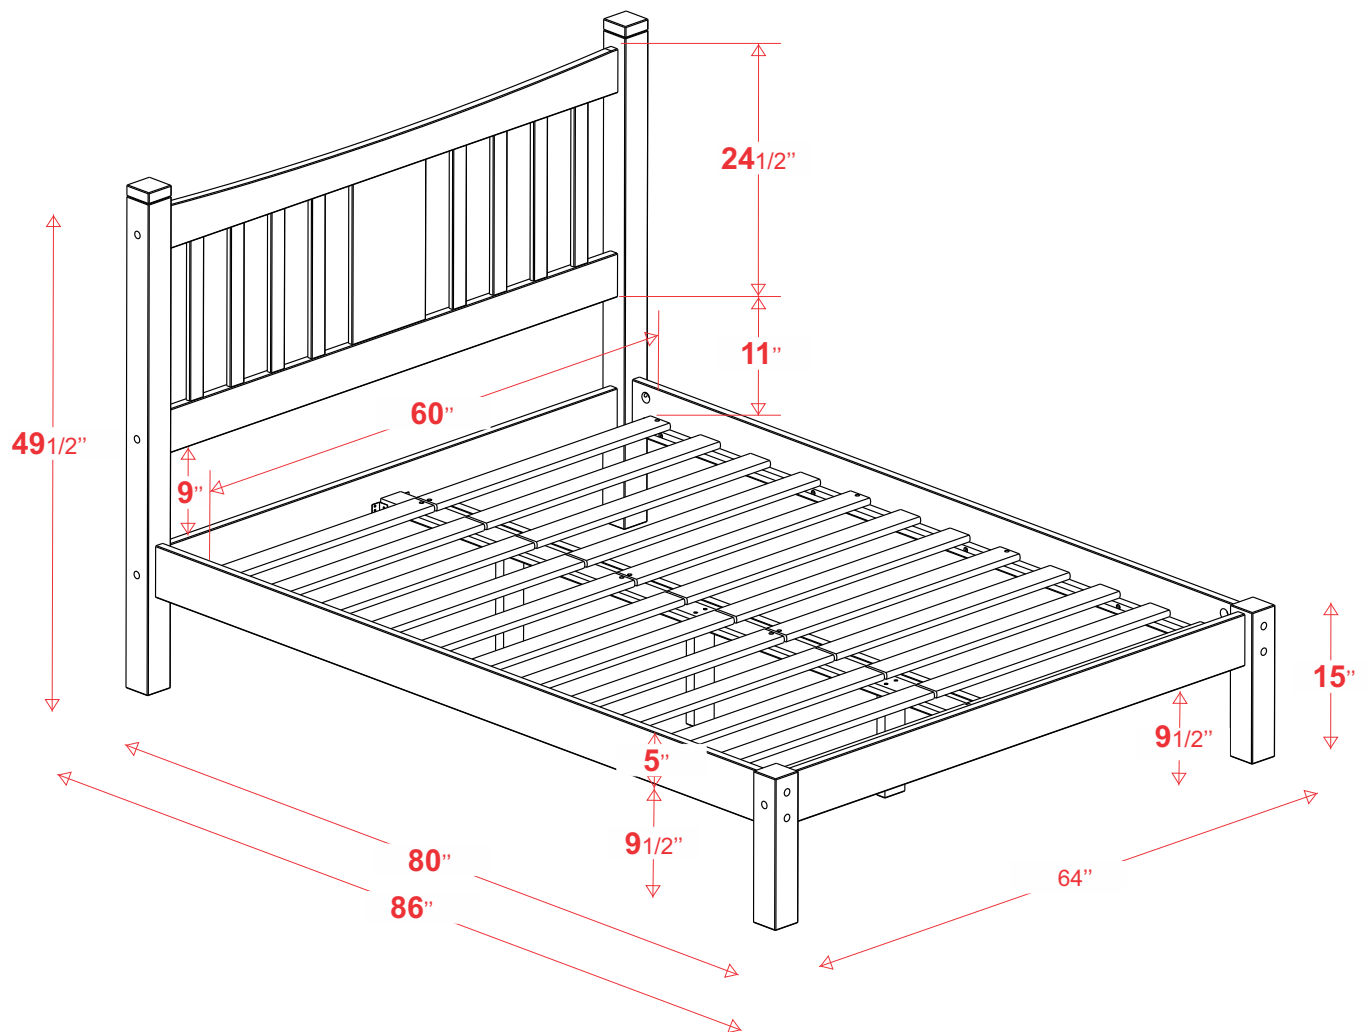

Product dimension sheet

Shaker Queen Slat Platform Bed
SH130112 / SH130212