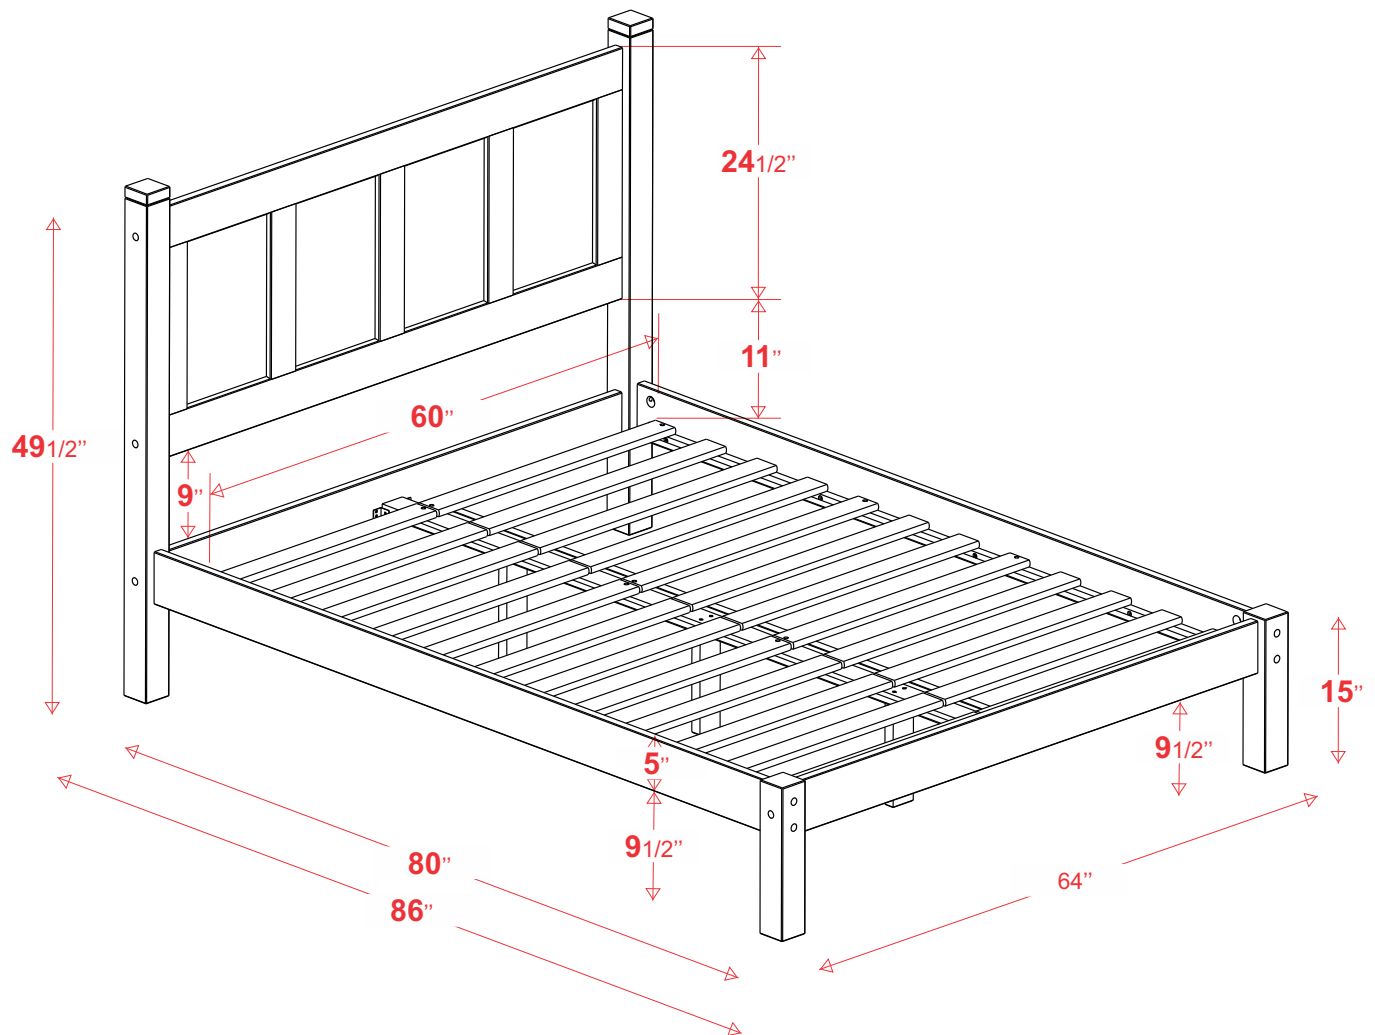

Product dimension sheet

Shaker Queen Panel Platform Bed
SH030112 / SH030212 / SH030412