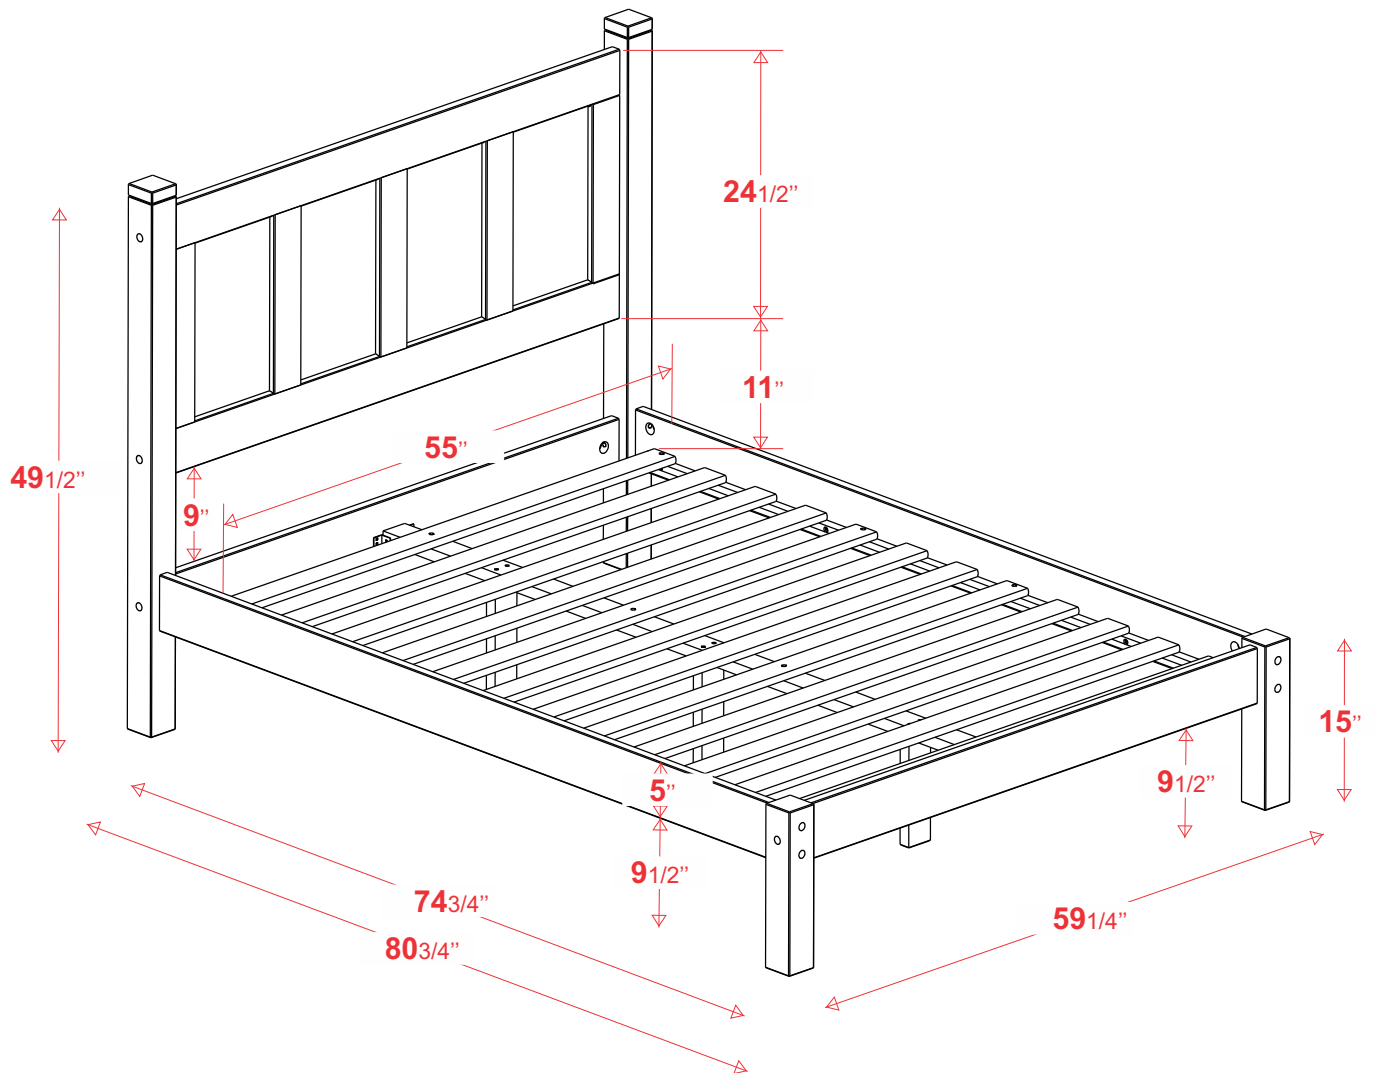

Product dimension sheet

Shaker Full Panel Platform Bed
SH020112 / SH020212 / SH020412