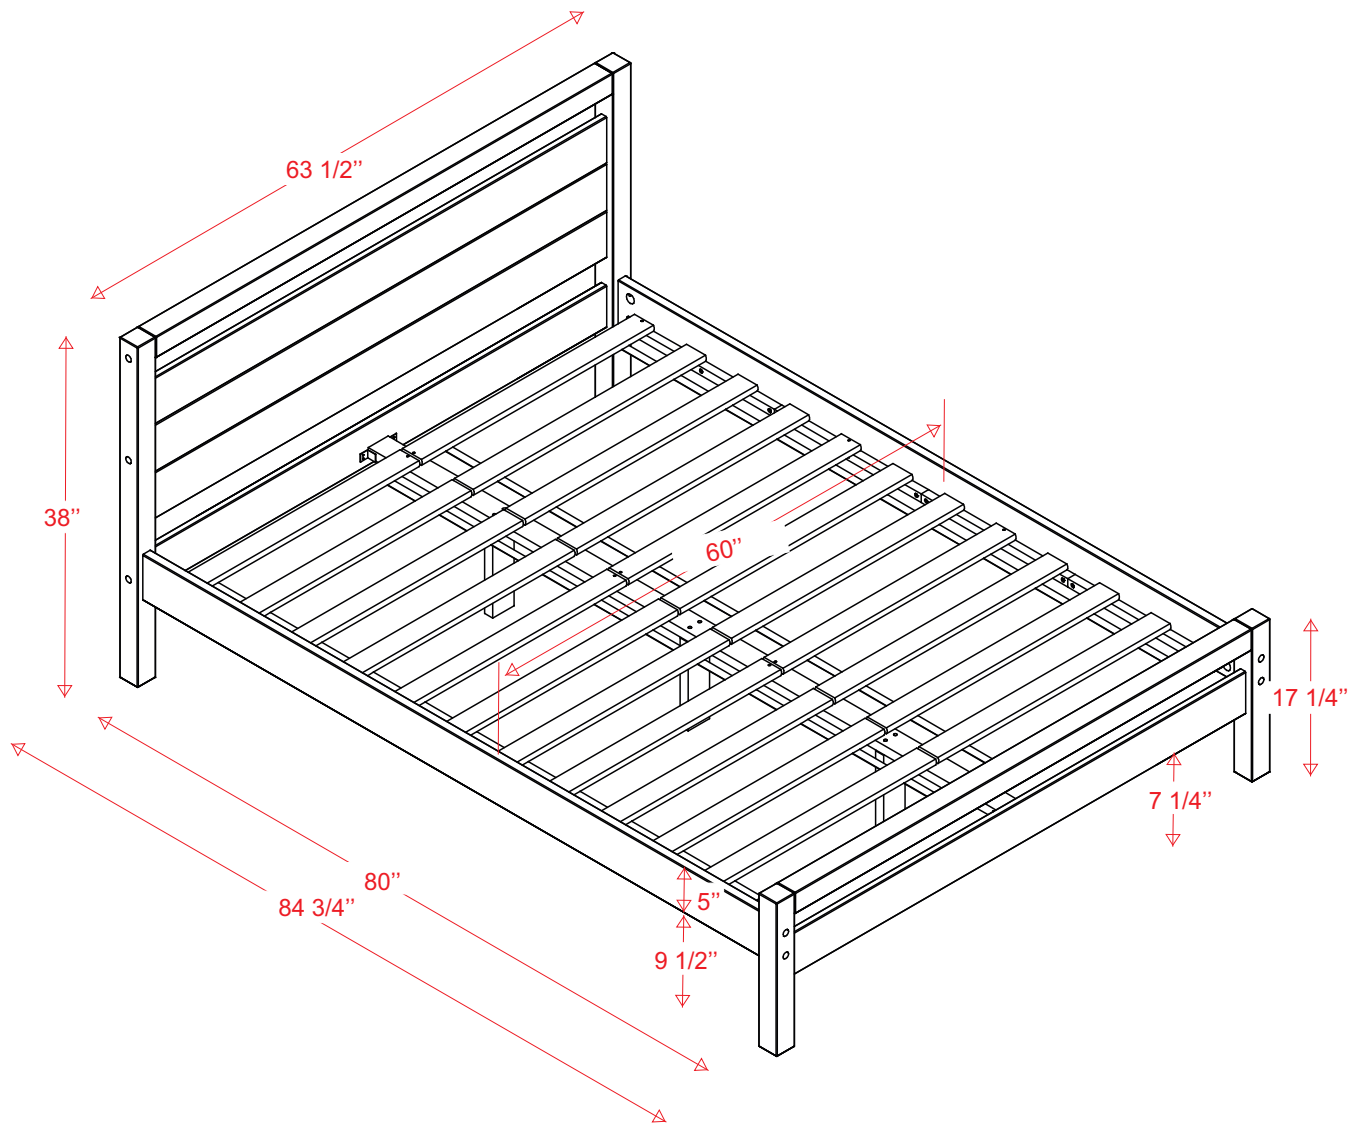

# Product dimension sheet

Loft Queen Platform Bed  
LF0303