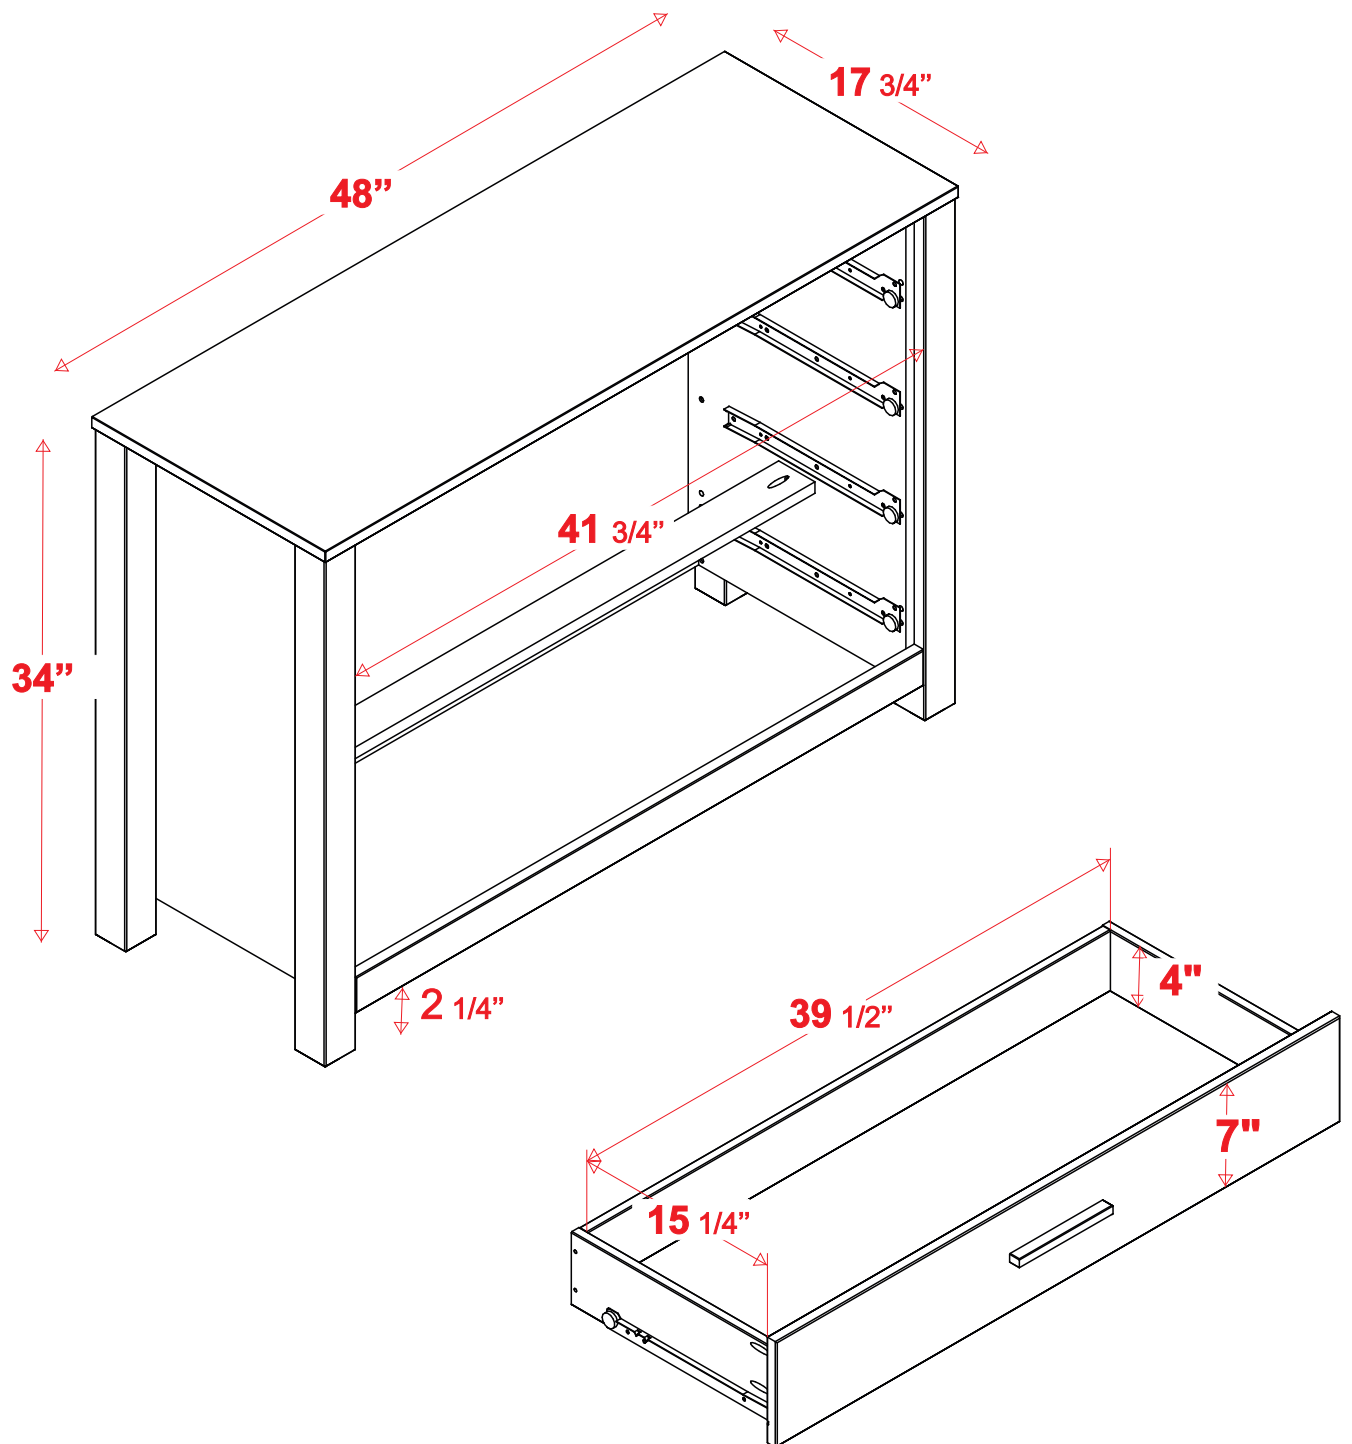

Product dimension sheet

Loft 4 Drawer Dresser
LF0503 / LF0568 / LF0589