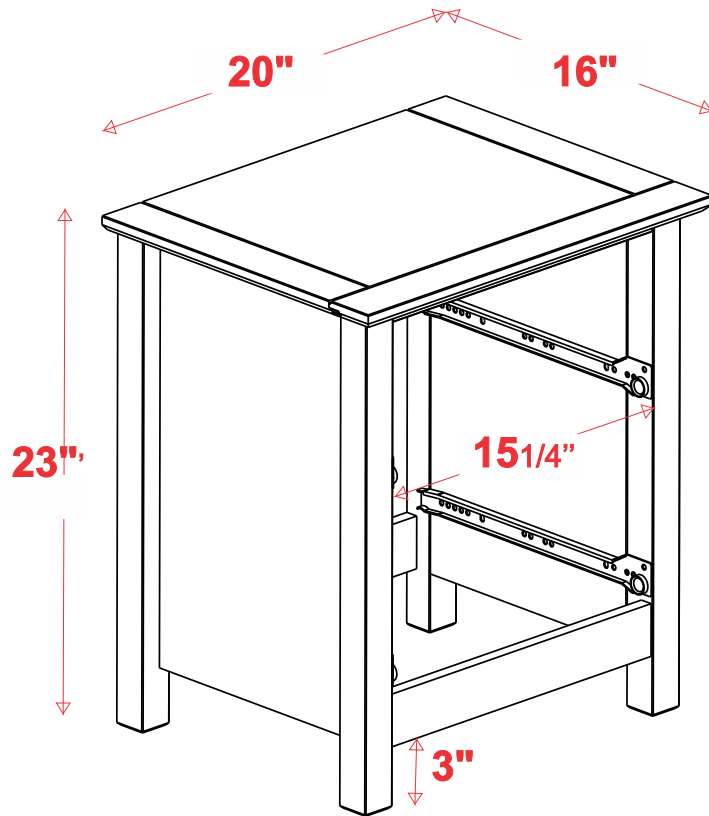

# Product dimension sheet

## Shaker 2 drawer Nightstand

SH040111 / SH040211 / SH040411