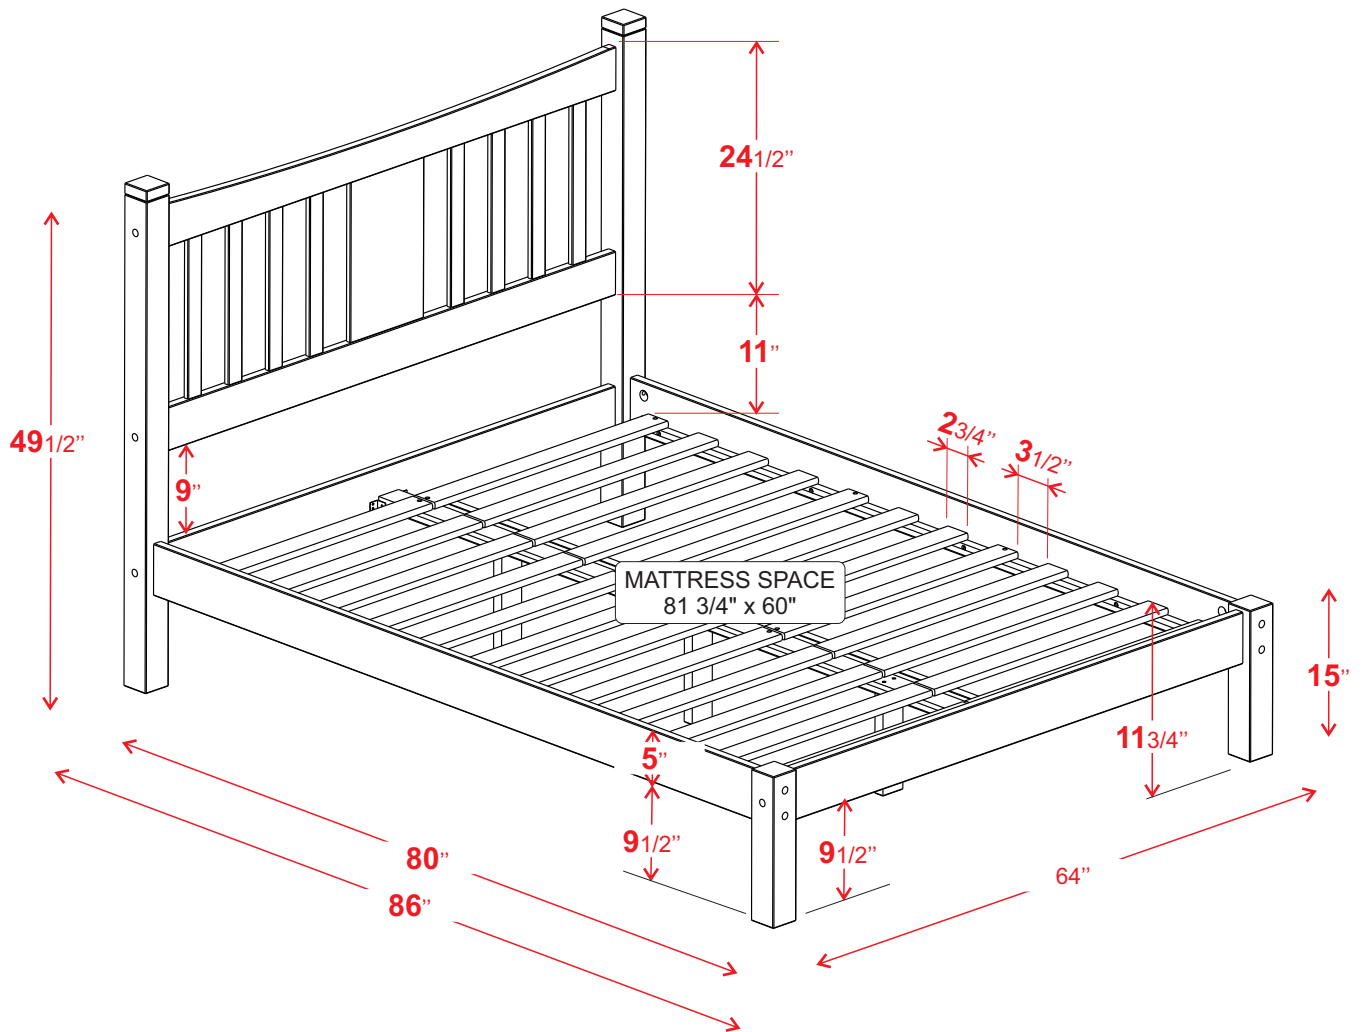

Product dimension sheet

Shaker Queen Slat Platform Bed
SH1301 / SH1302