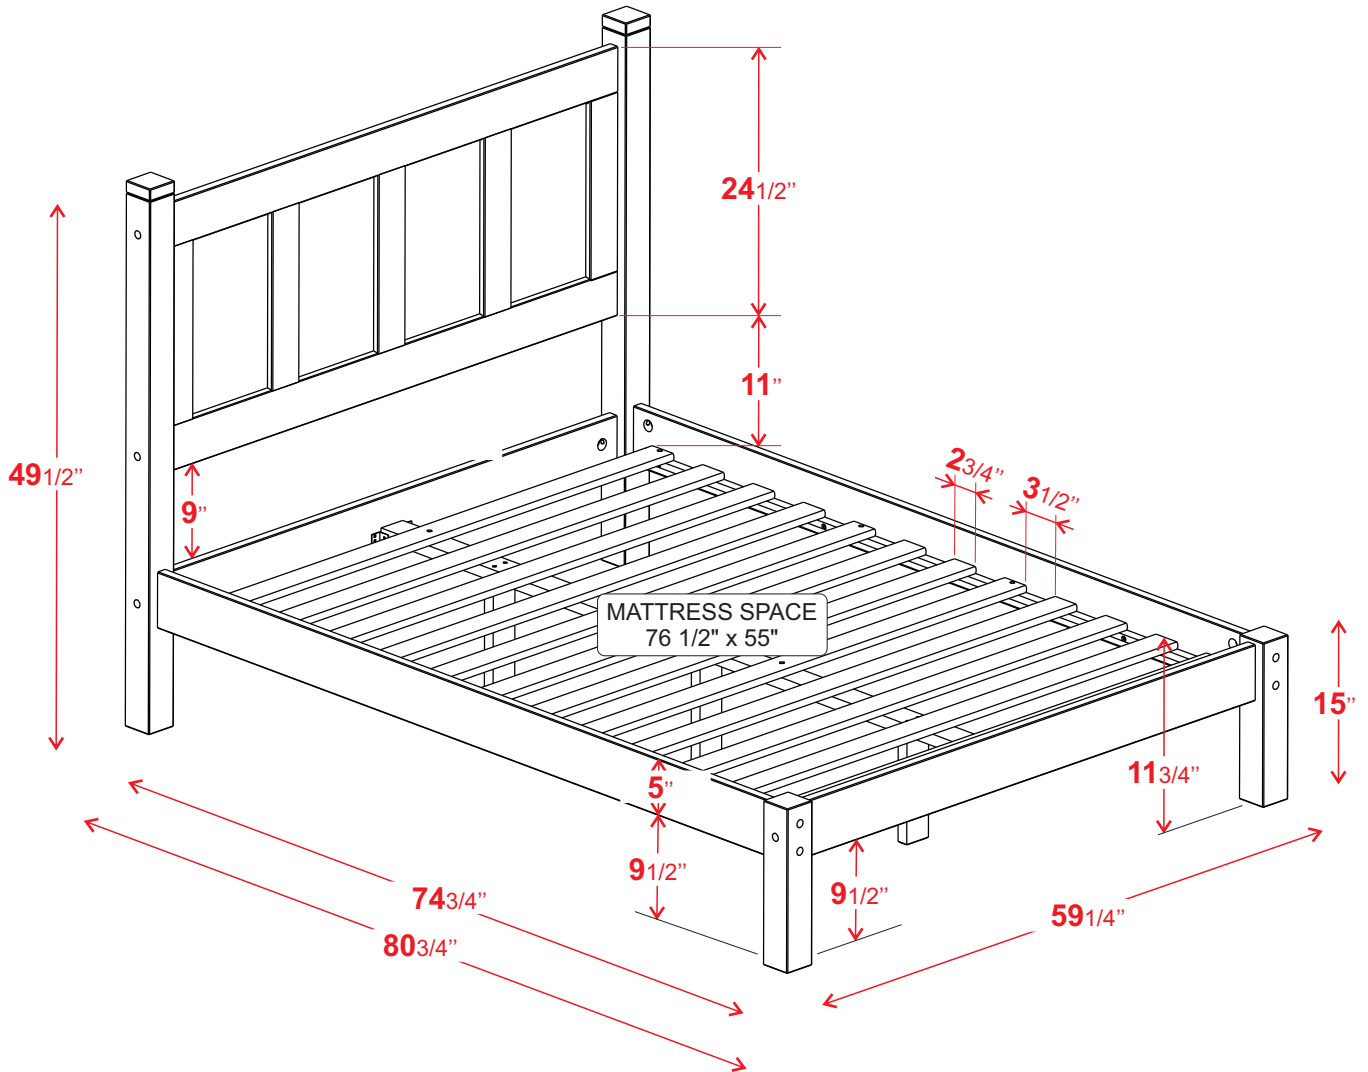

Product dimension sheet

Shaker Full Panel Platform Bed

SH0201 / SH0202 / SH0204