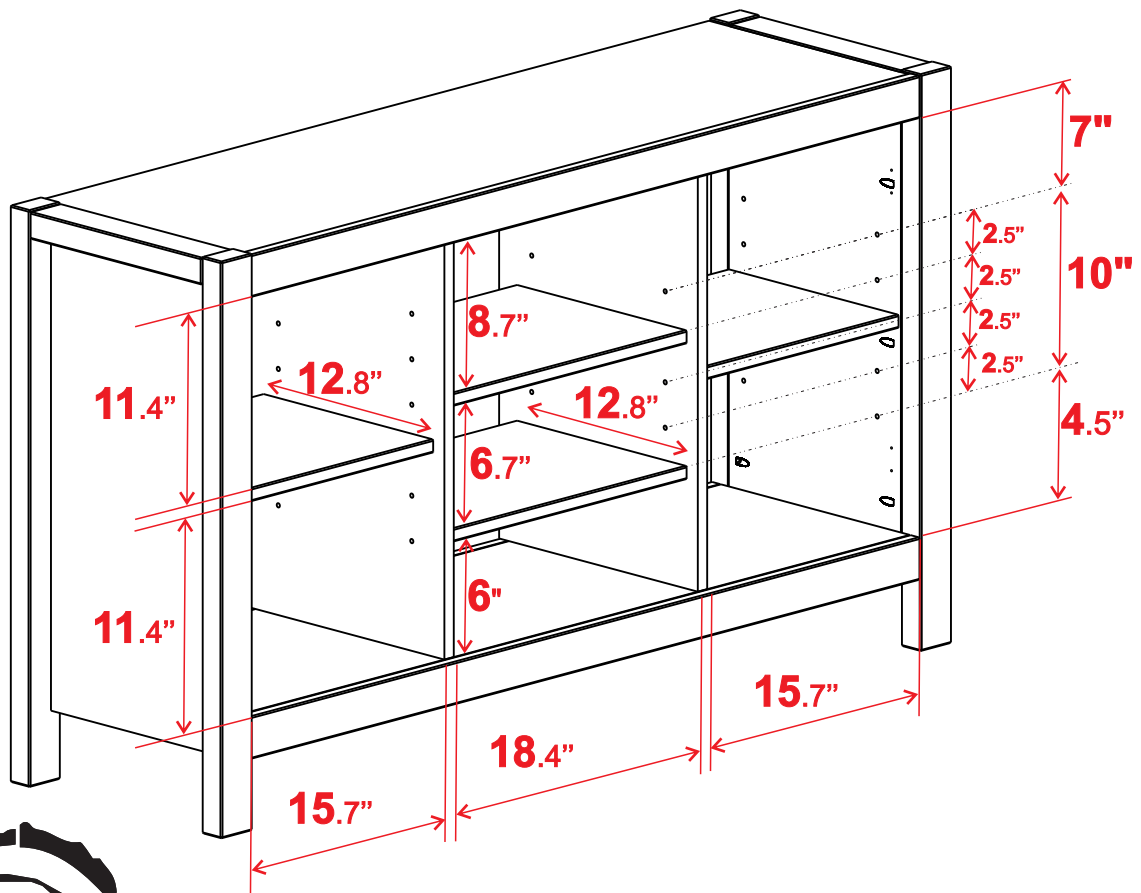

# Product dimension sheet

Shelf Adjustment

Montauk TV Console / Server  
MT3311 - MT3312 - MT3320 - MT3324