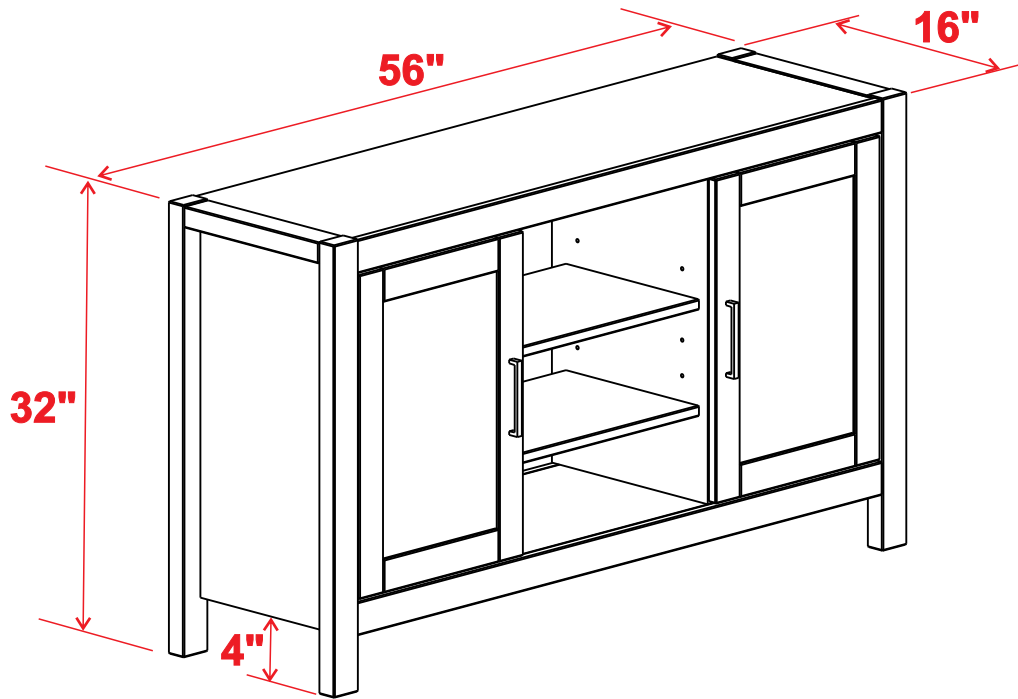

# Product dimension sheet

Shelf Adjustment

Montauk TV Console / Server  
MT3311 - MT3312 - MT3320 - MT3324