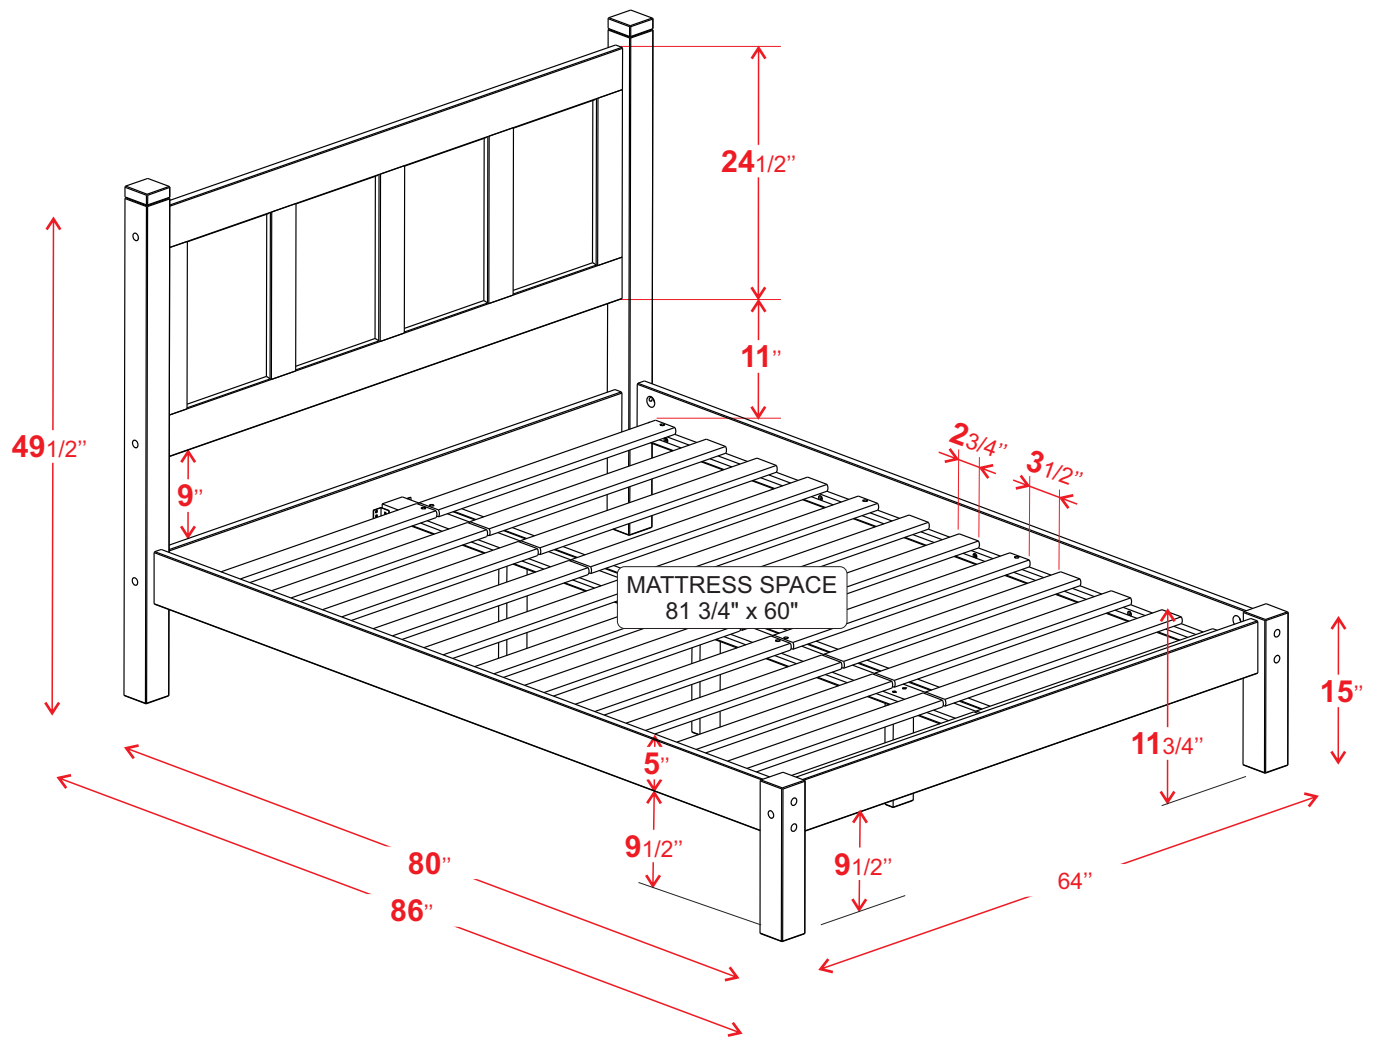

# Product dimension sheet

Shaker Queen Panel Platform Bed  
SH0301 / SH0302 / SH0304