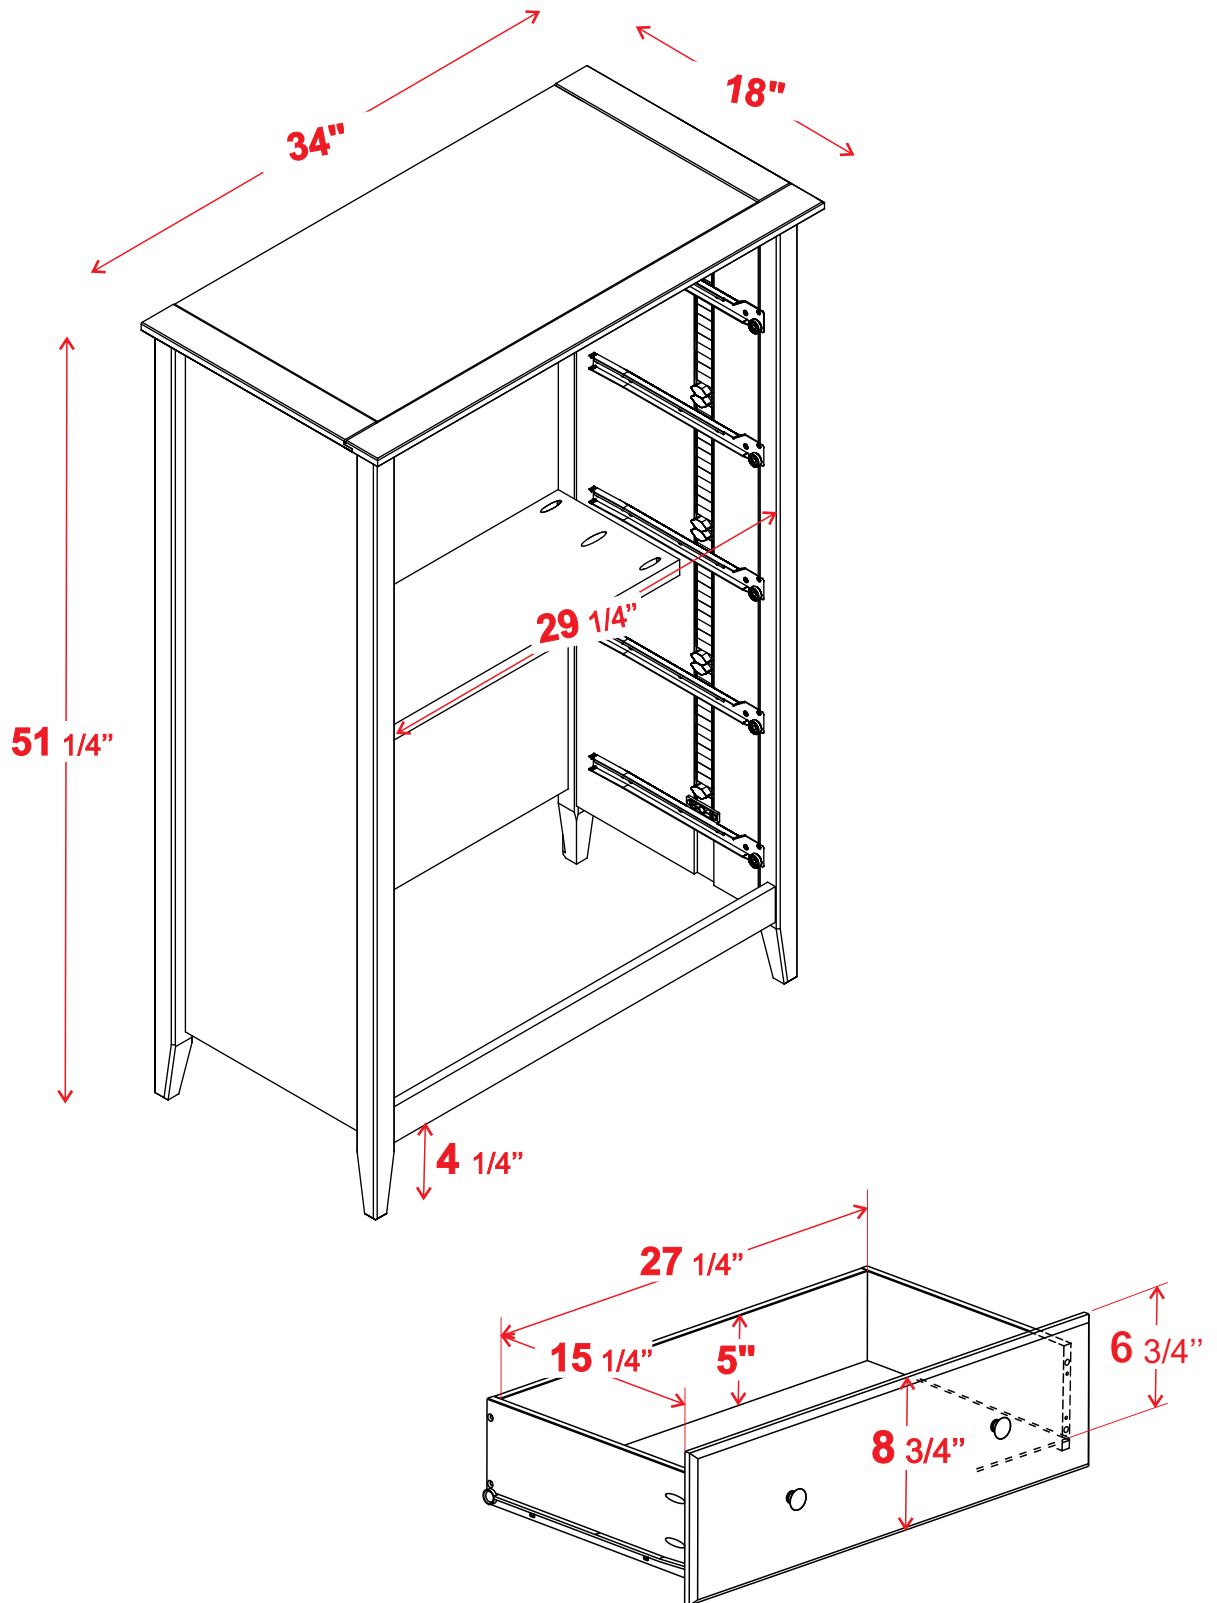

Product dimension sheet

Greenport Collection
5-Drawer Chest

GrainWood
FURNITURE.COM