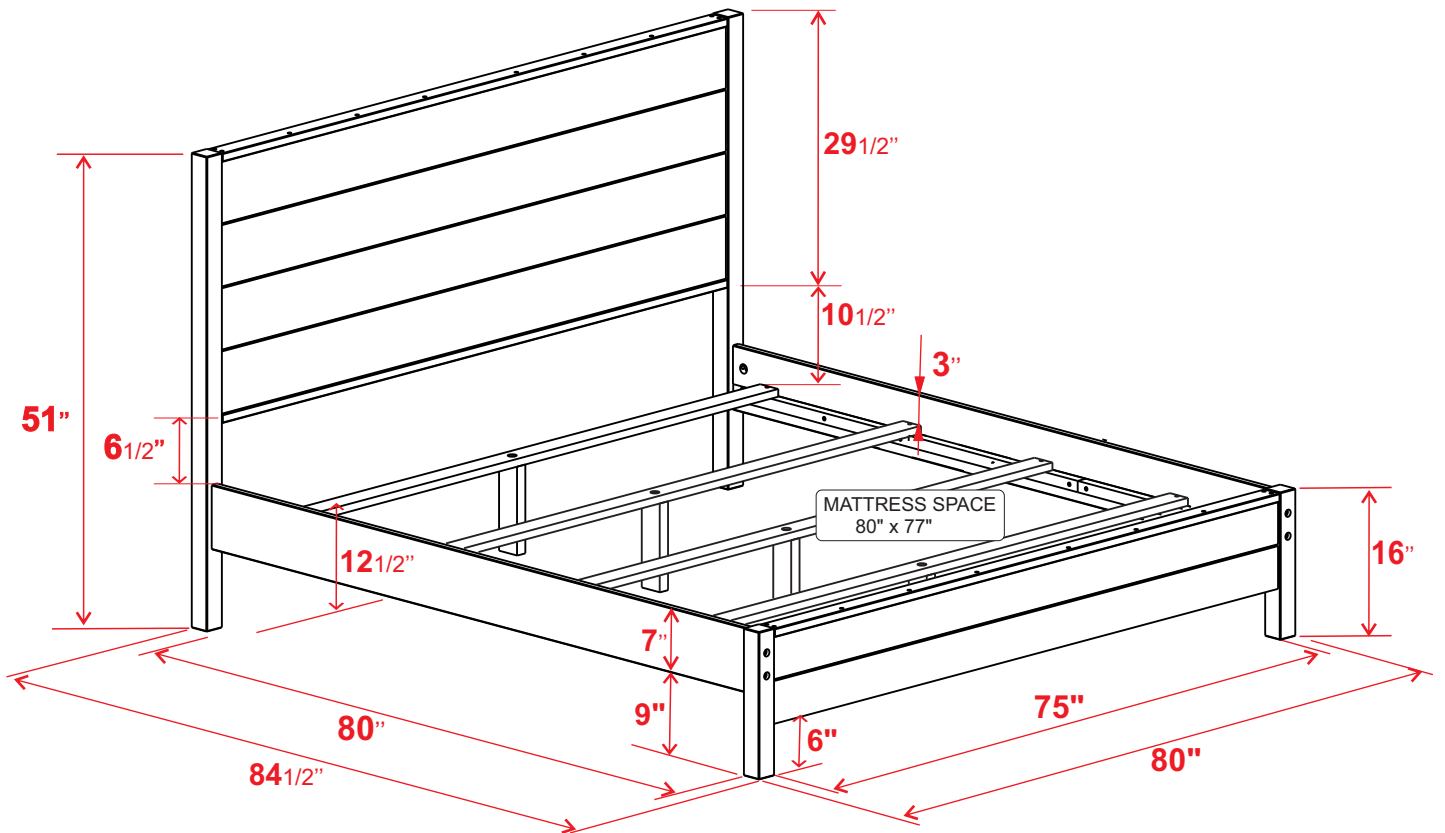

Product dimension sheet

Montauk Collection King Size Panel Bed
MT0611 / MT0612 / MT0620 / MT0624