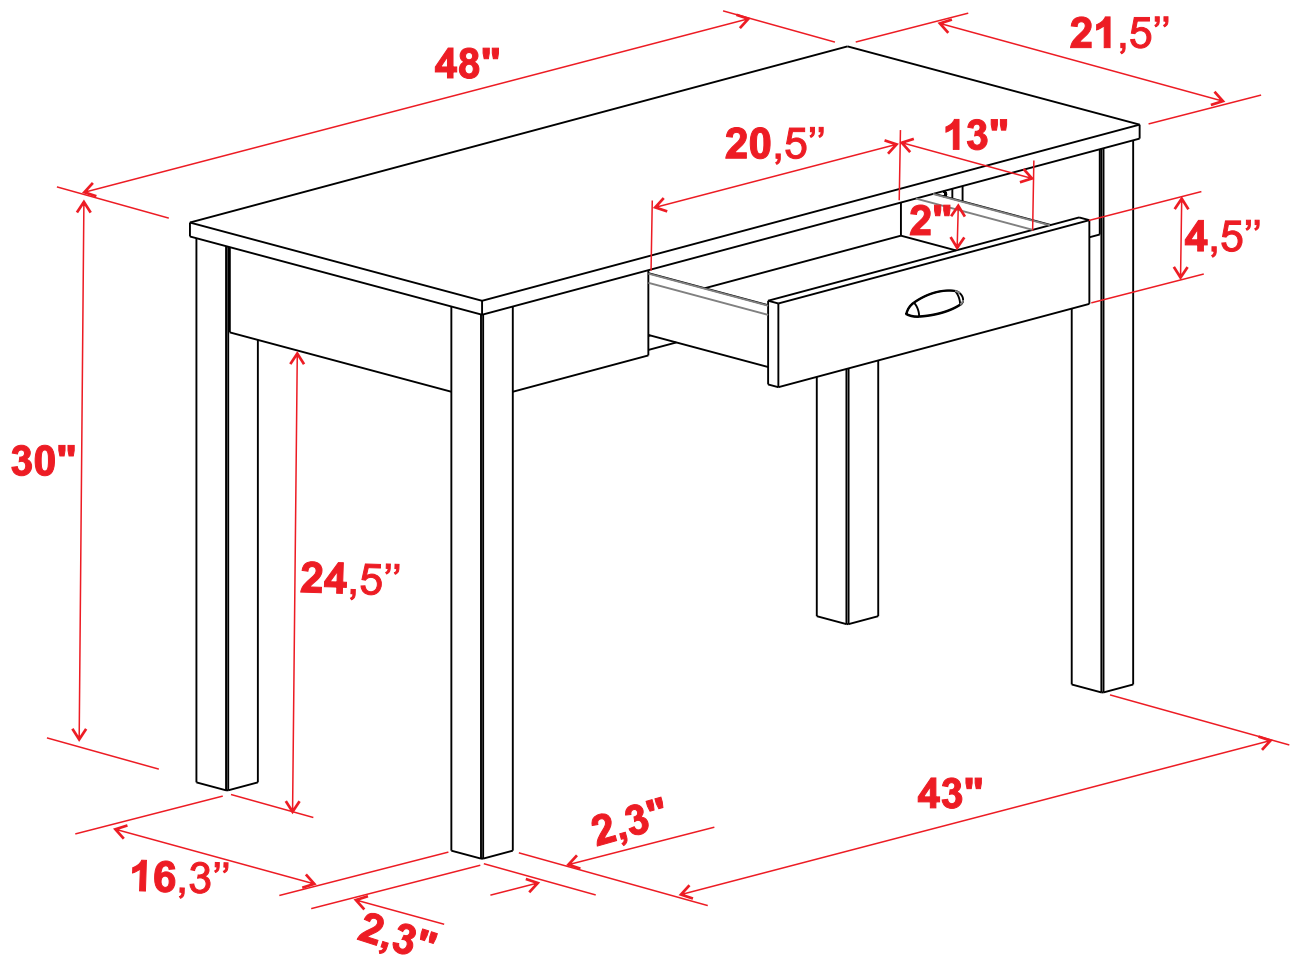

# Product dimension sheet

Montauk Desk / Dressing Table  
MT2211 - MT2212 - MT2220 - MT2224