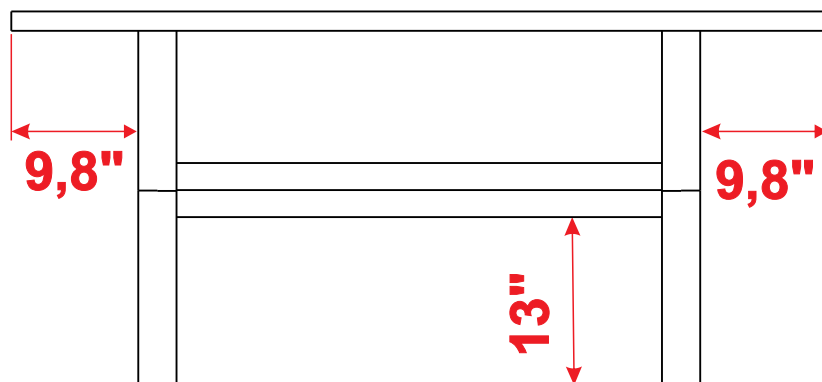

# Product dimension sheet

Montauk Trestle Table  
966011 / 966024