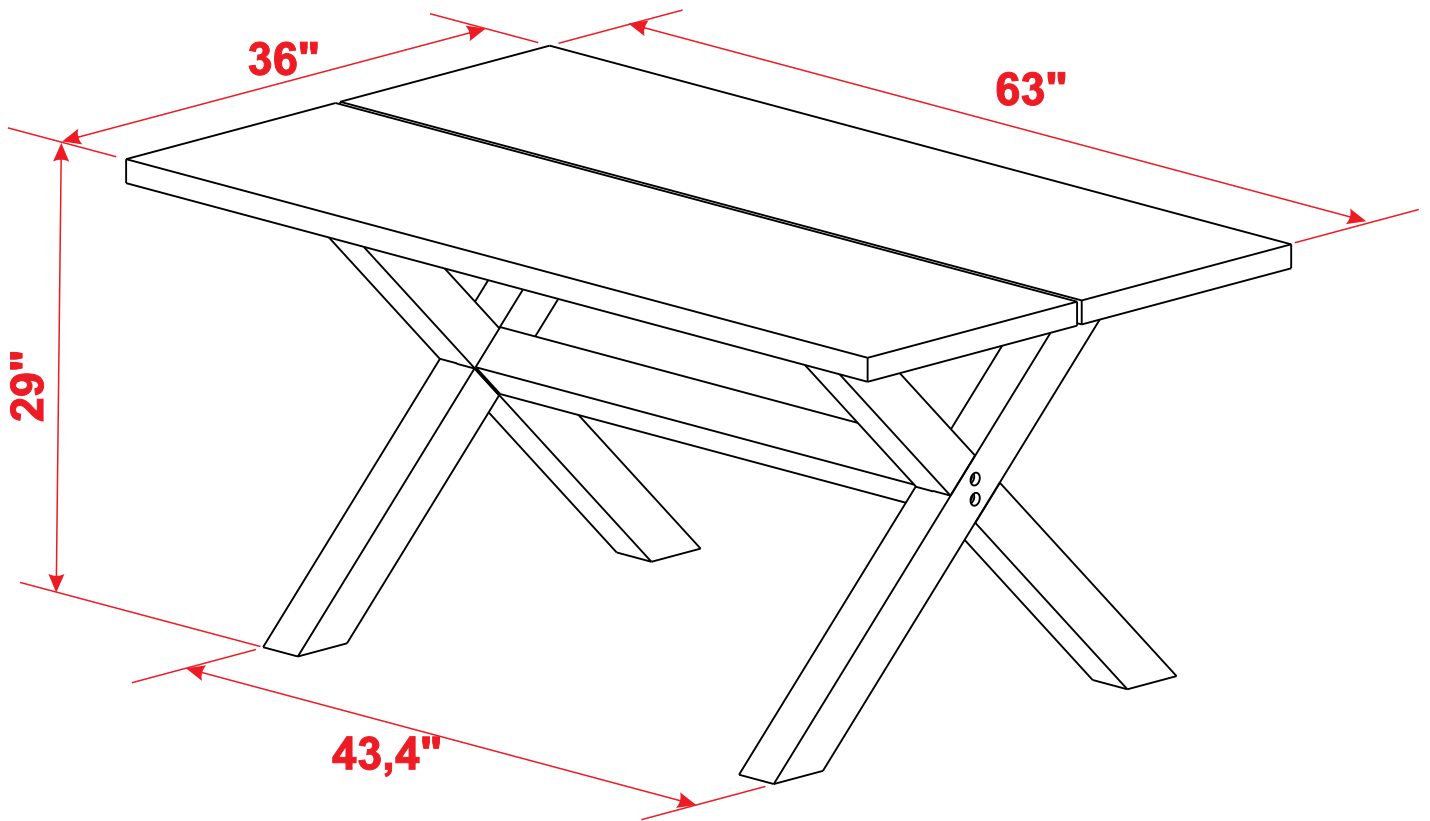

# Product dimension sheet

Montauk Trestle Table  
966011 / 966024