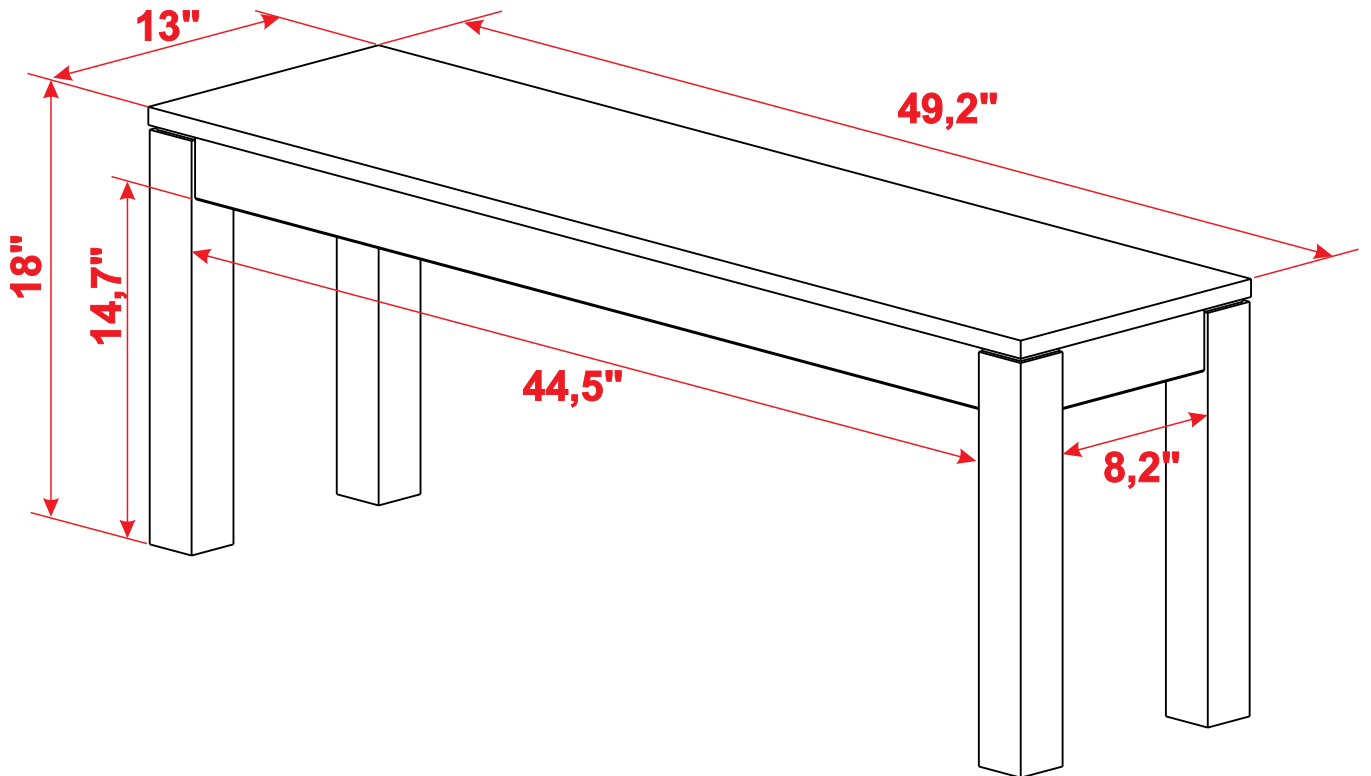

Product dimension sheet

Montauk 50 Bench
963711 / 963724 / 963788