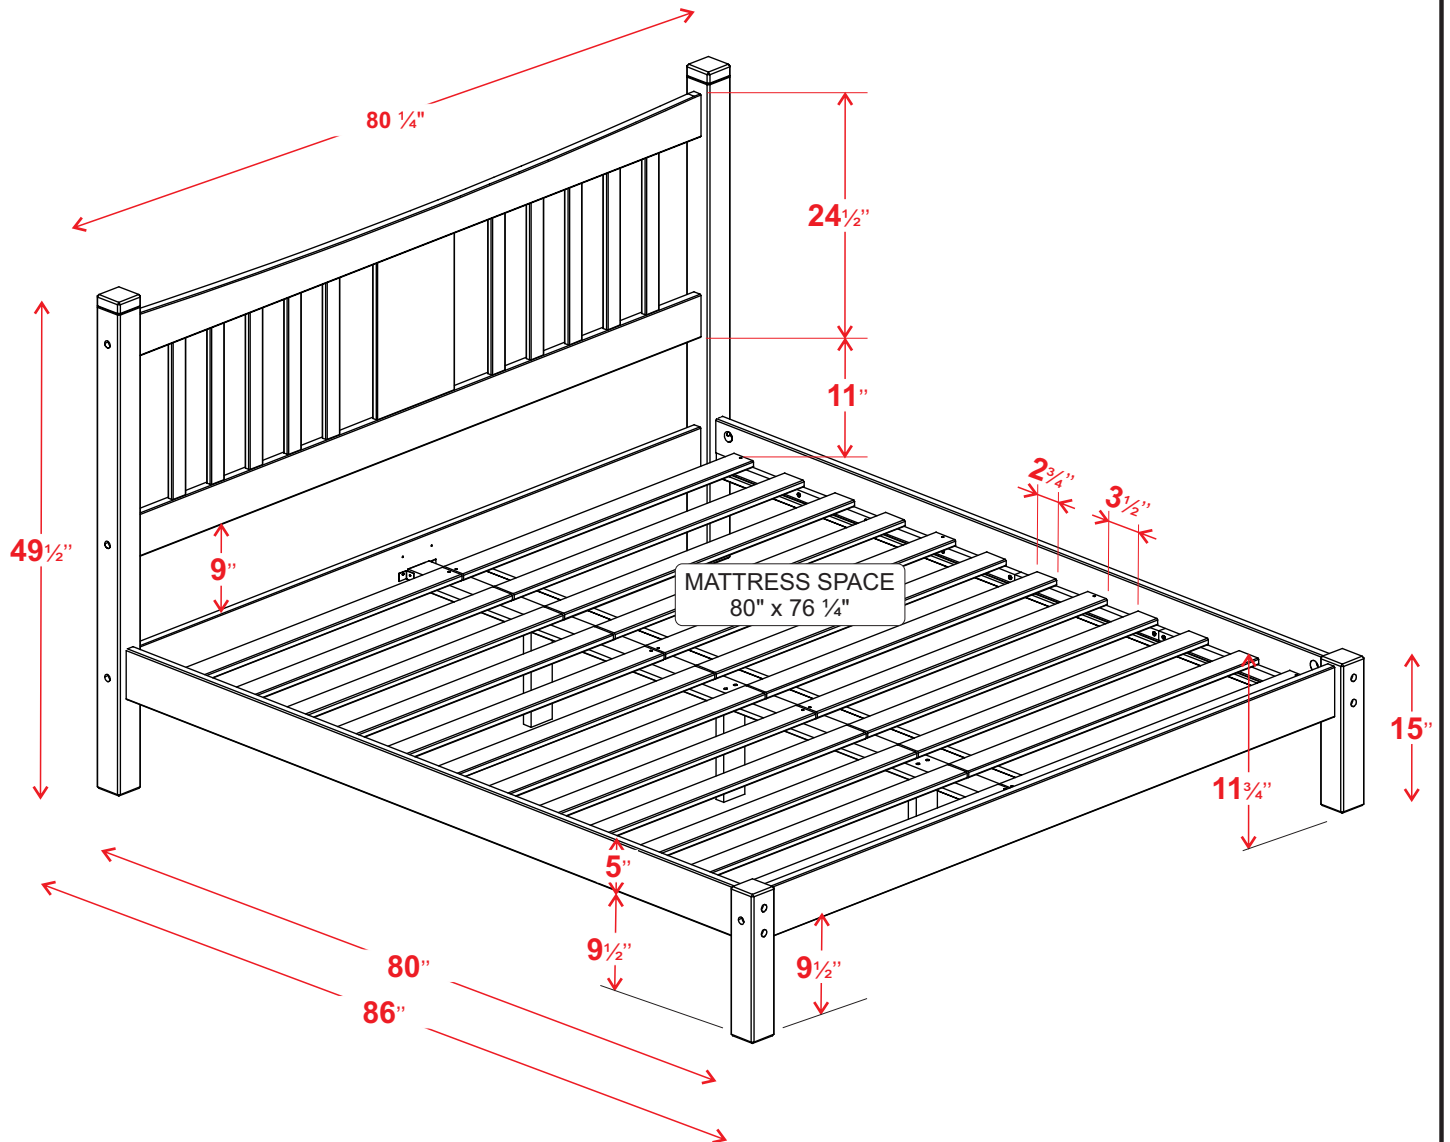

Product dimension sheet

Shaker Collection
King Slat Platform Bed

GrainWood
FURNITURE.COM