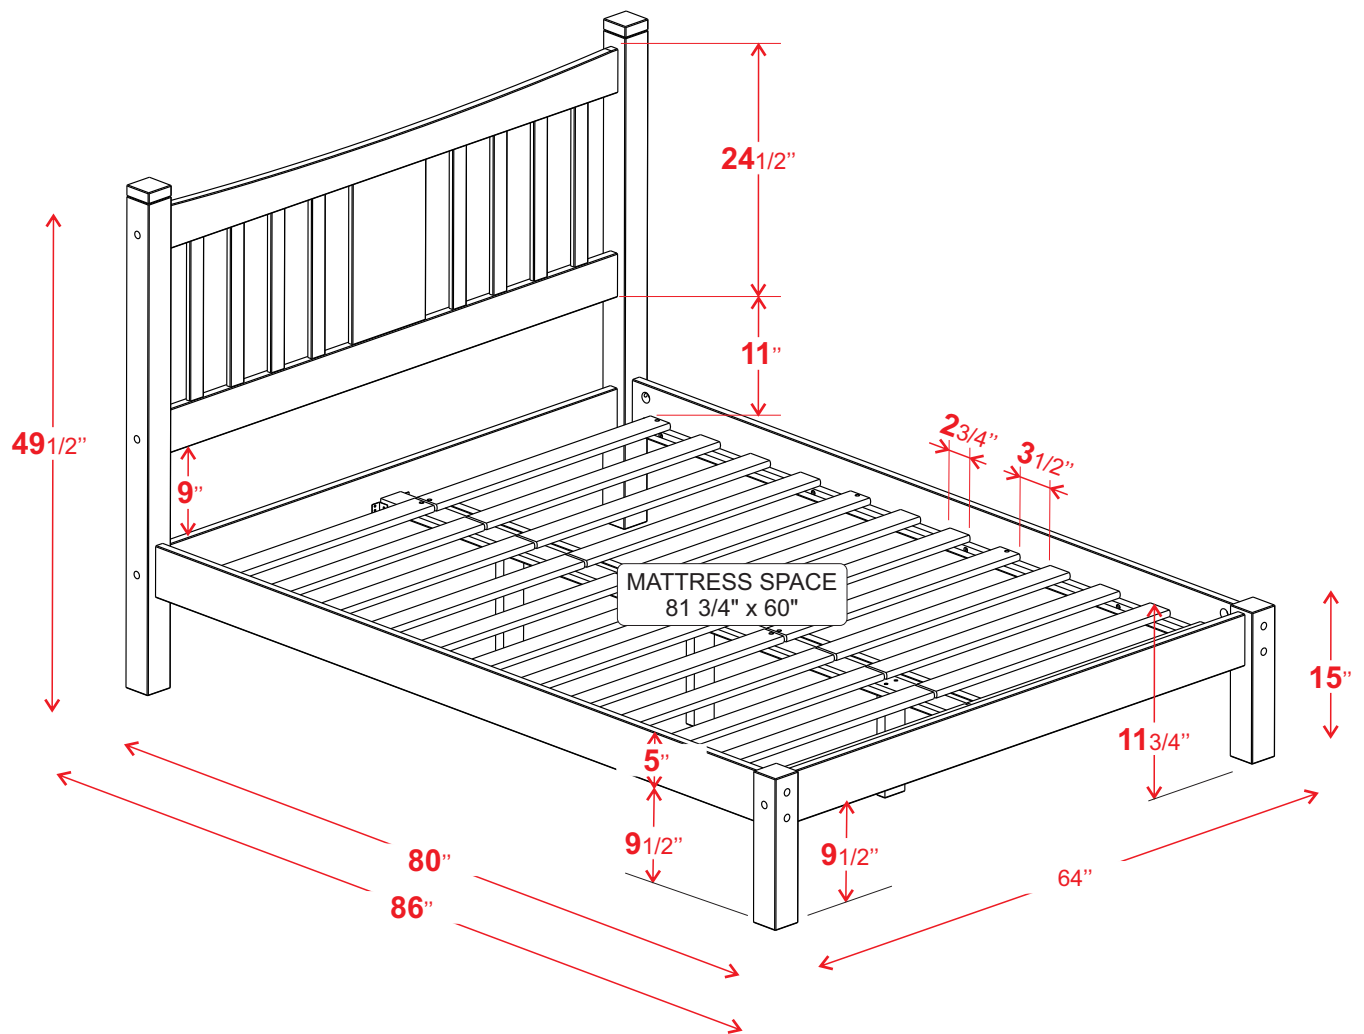

Product dimension sheet

Shaker Collection
Queen Slat Platform Bed

GrainWood
FURNITURE.COM