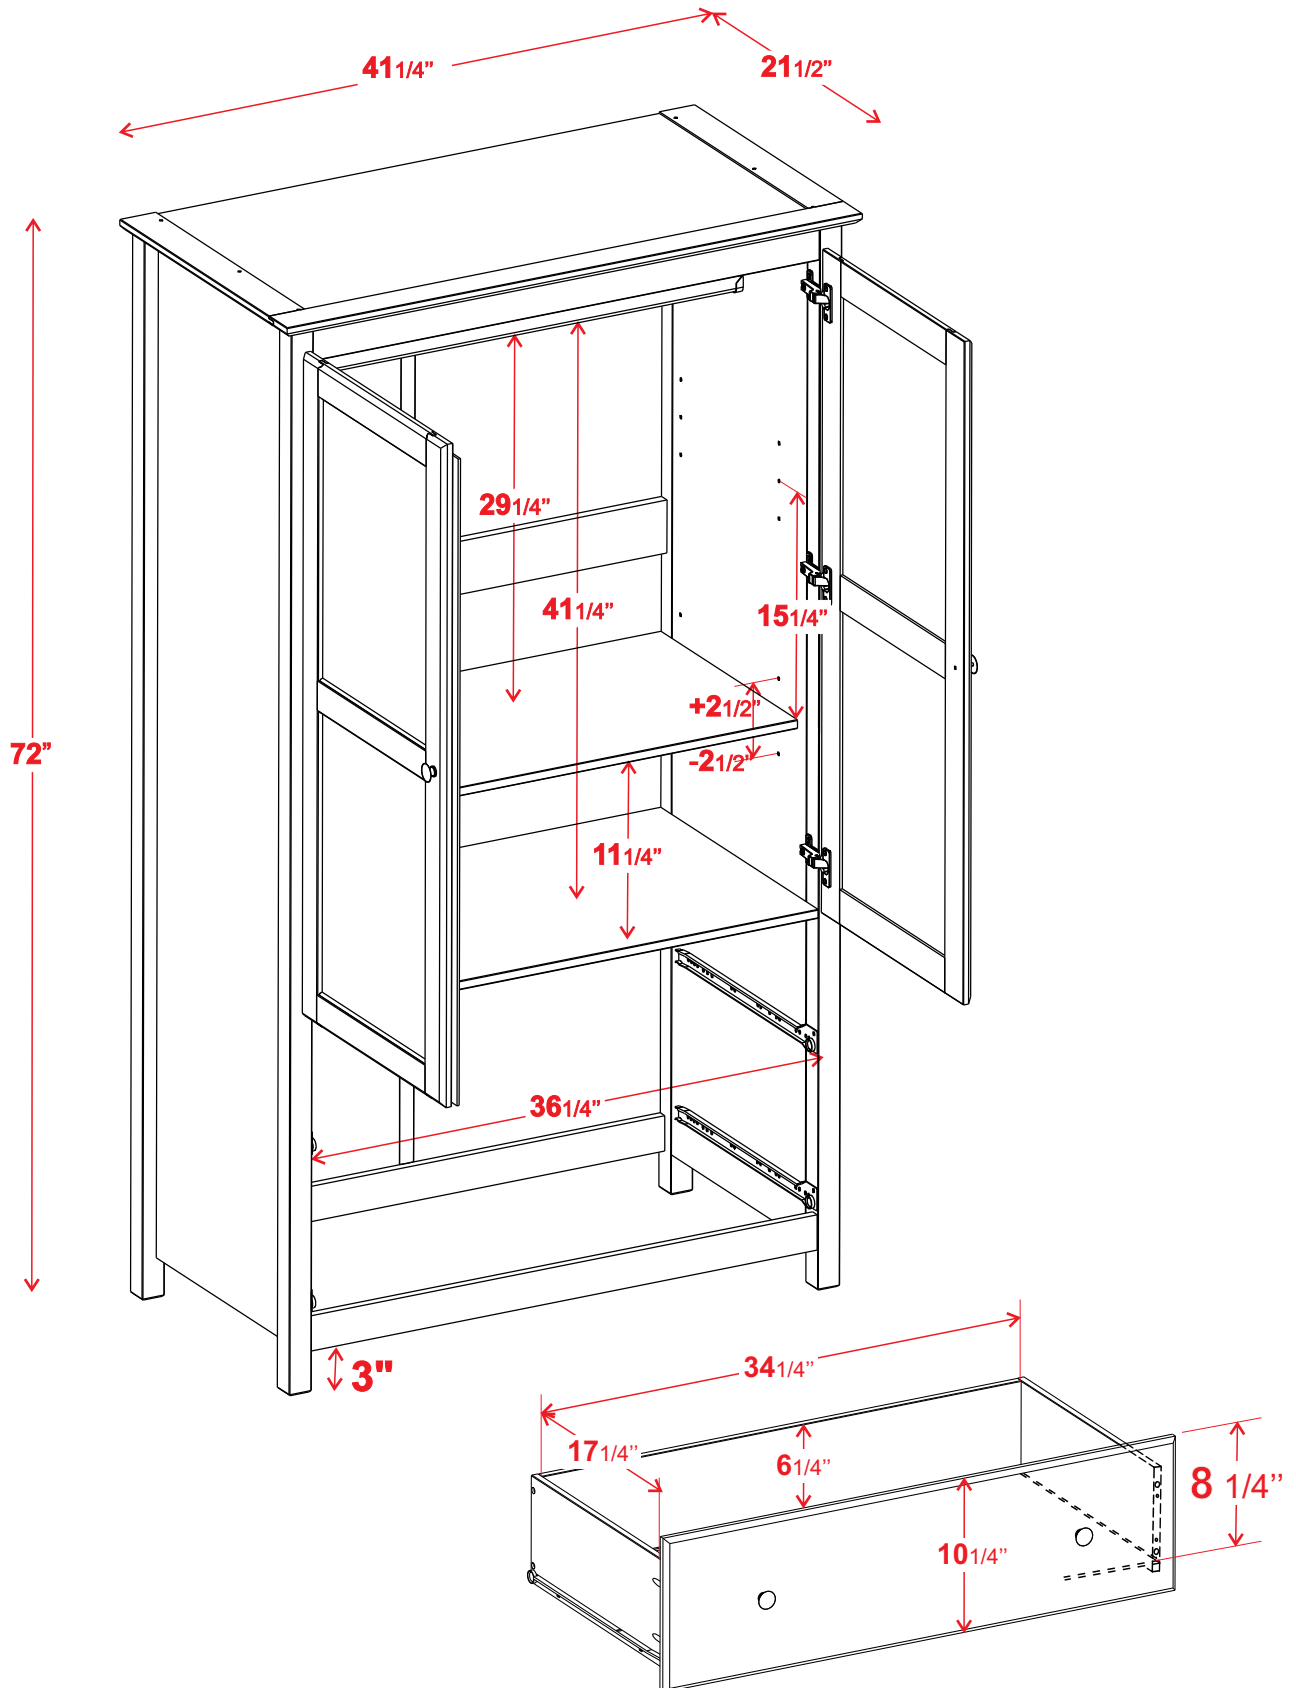

Product dimension sheet

**Shaker Collection
2-Door Wardrobe**

GrainWood
FURNITURE.COM