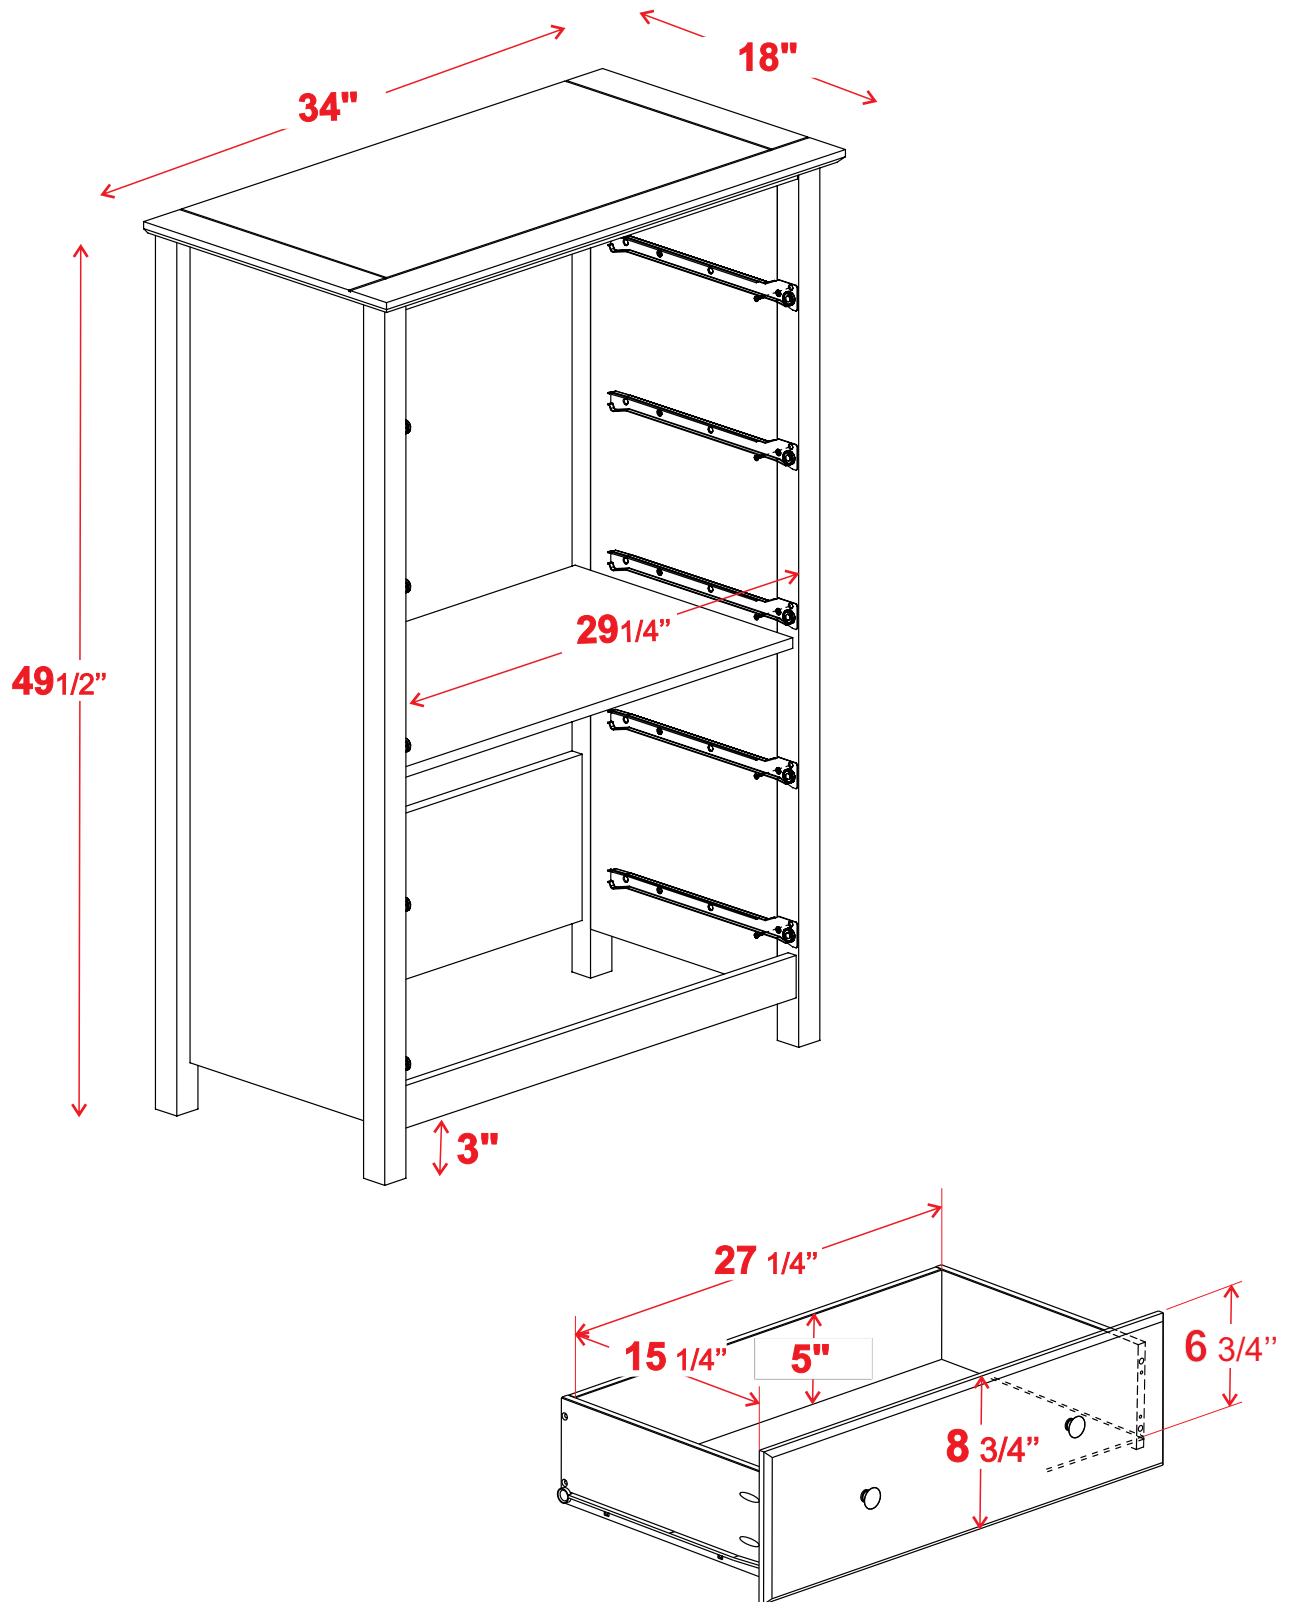

Product dimension sheet

**Shaker Collection
5-Drawer Chest**

GrainWood
FURNITURE.COM