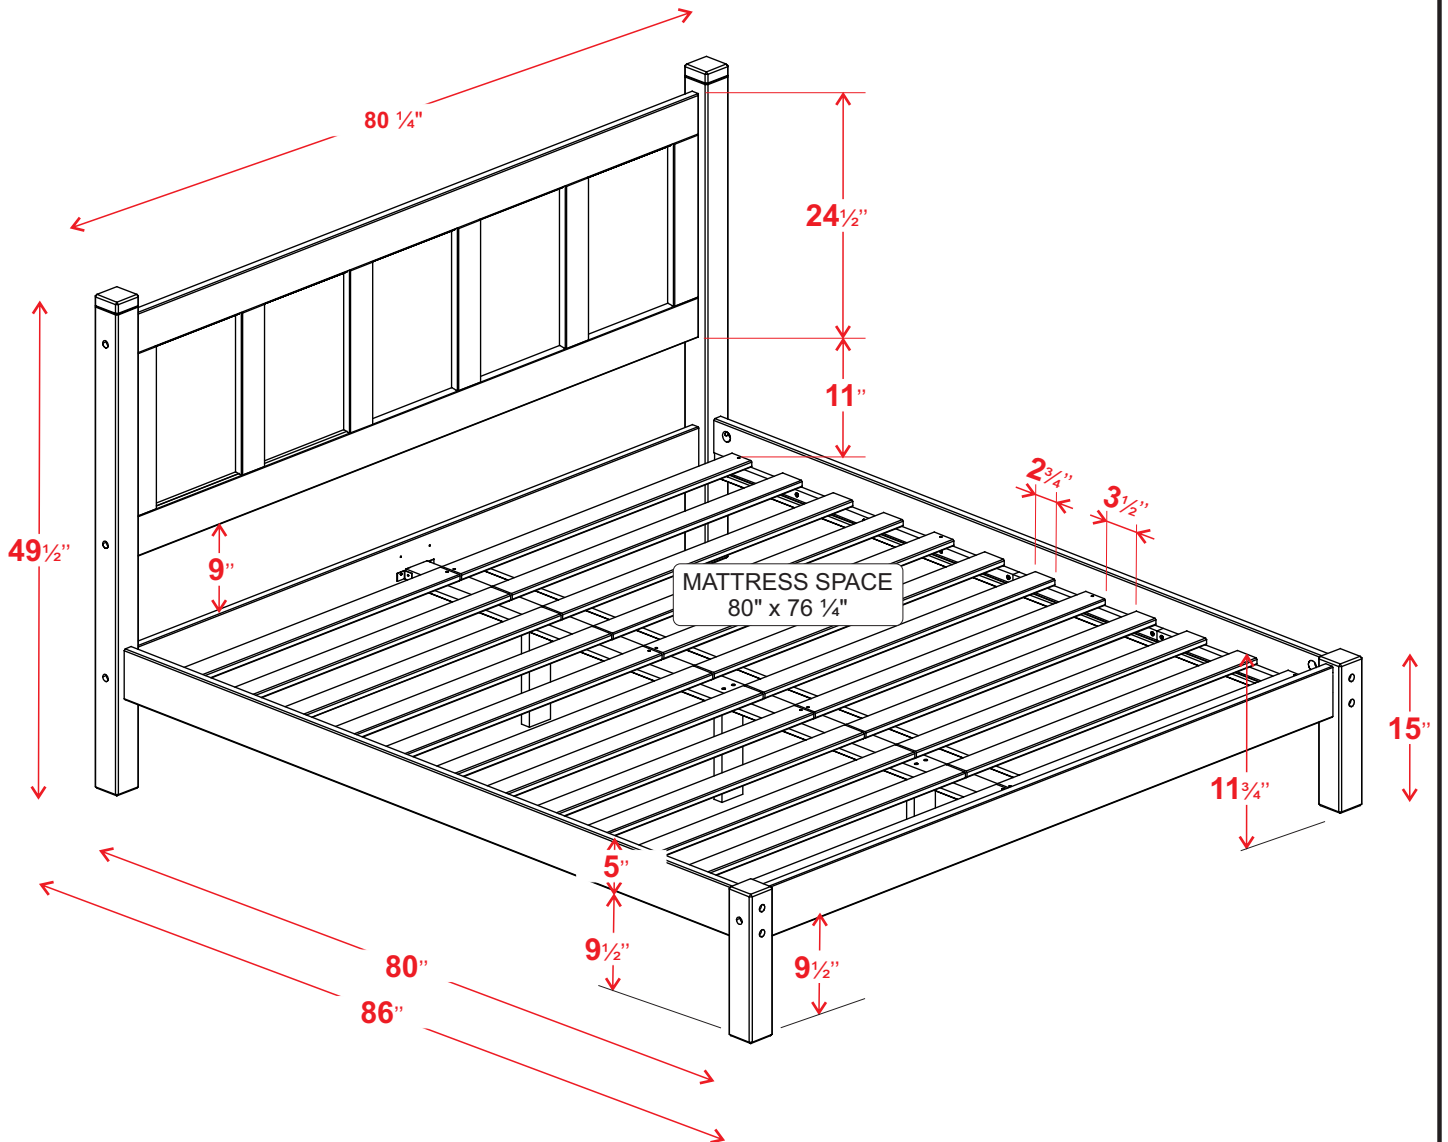

Product dimension sheet

Shaker Collection
King Panel Platform Bed

GrainWood
FURNITURE.COM