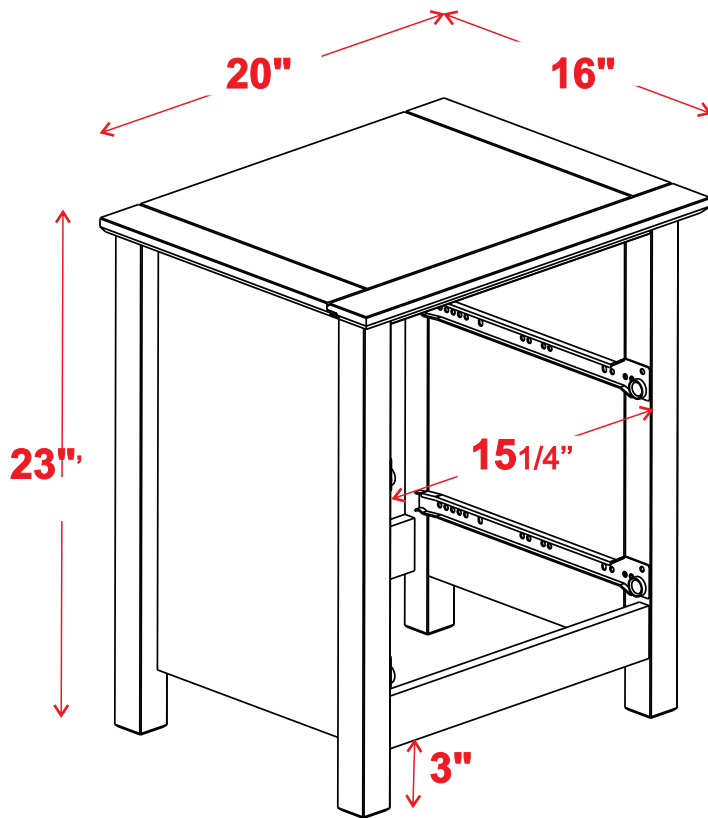

# Product dimension sheet

**Shaker Collection**  
**2-Drawer Nightstand**

**GrainWood**  
FURNITURE.COM