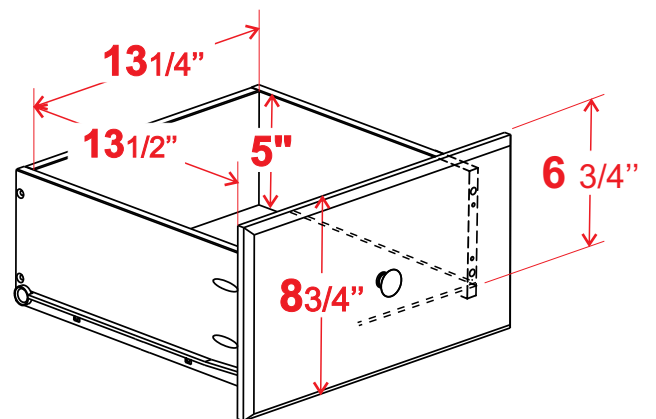

# Product dimension sheet

**Shaker Collection**  
**2-Drawer Nightstand**

**GrainWood**  
FURNITURE.COM