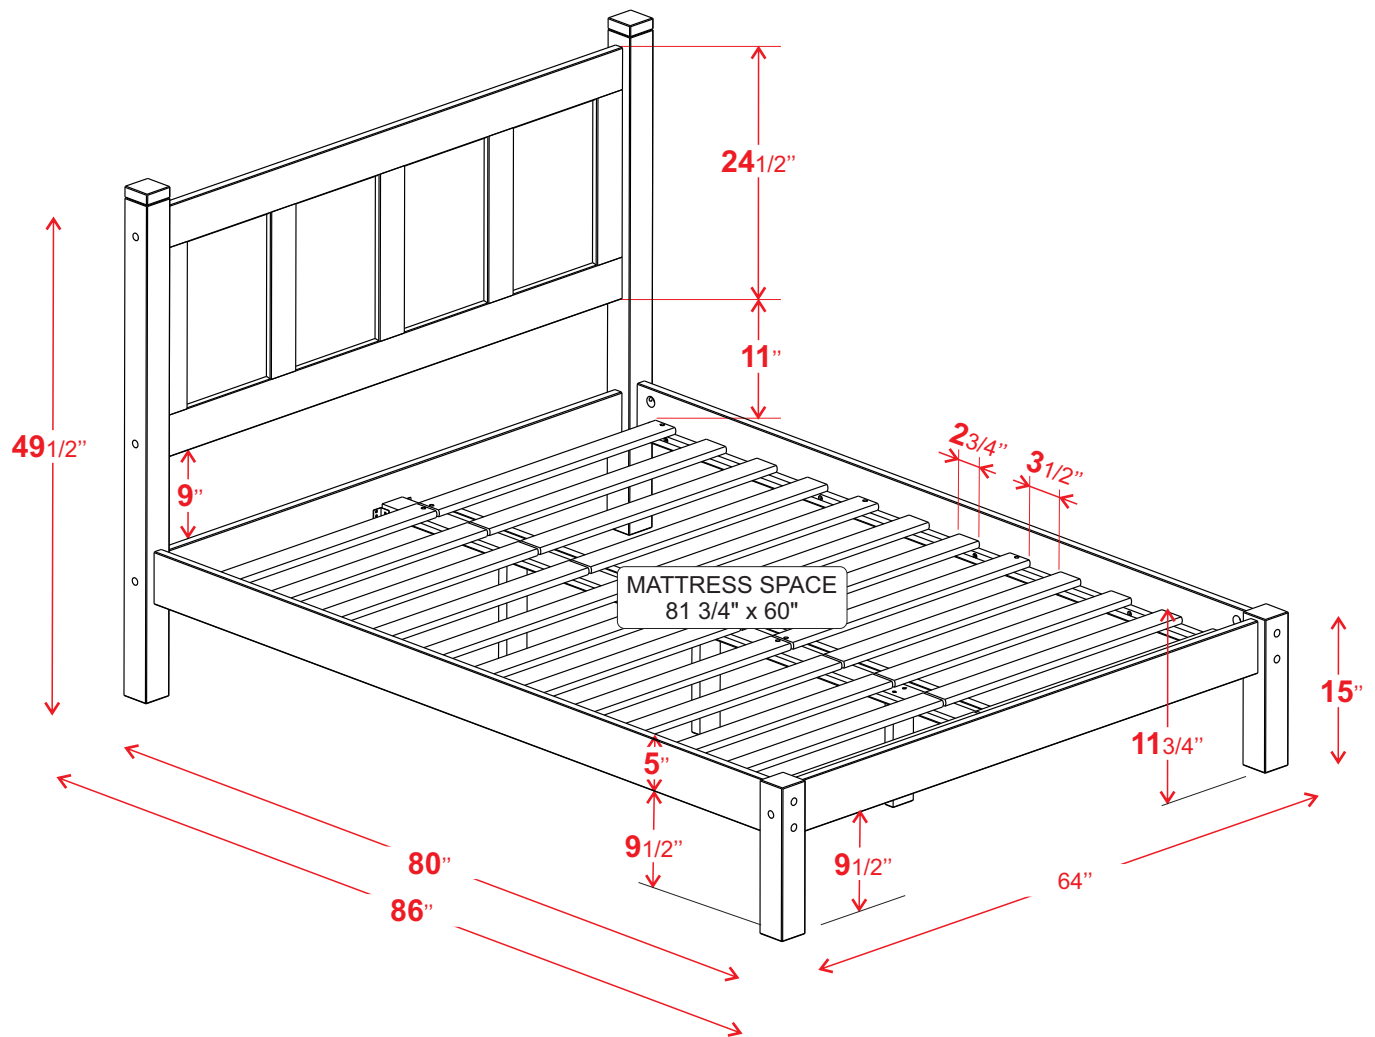

Product dimension sheet

Shaker Collection
Queen Panel Platform Bed

GrainWood
FURNITURE.COM