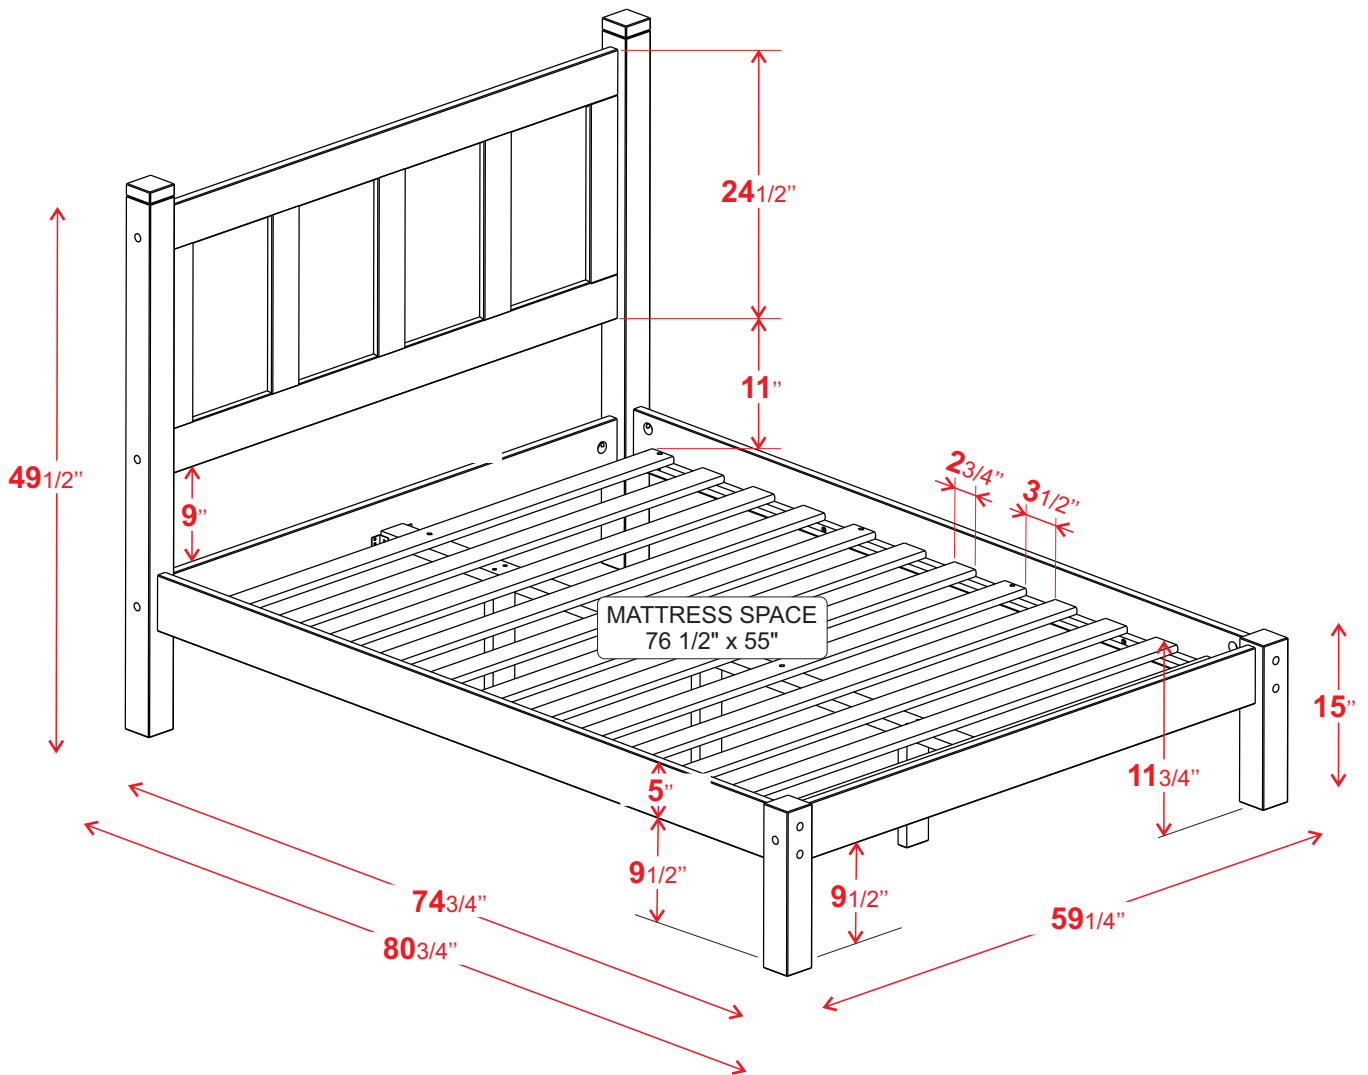

Product dimension sheet

Shaker Collection
Full Panel Platform Bed

GrainWood
FURNITURE.COM