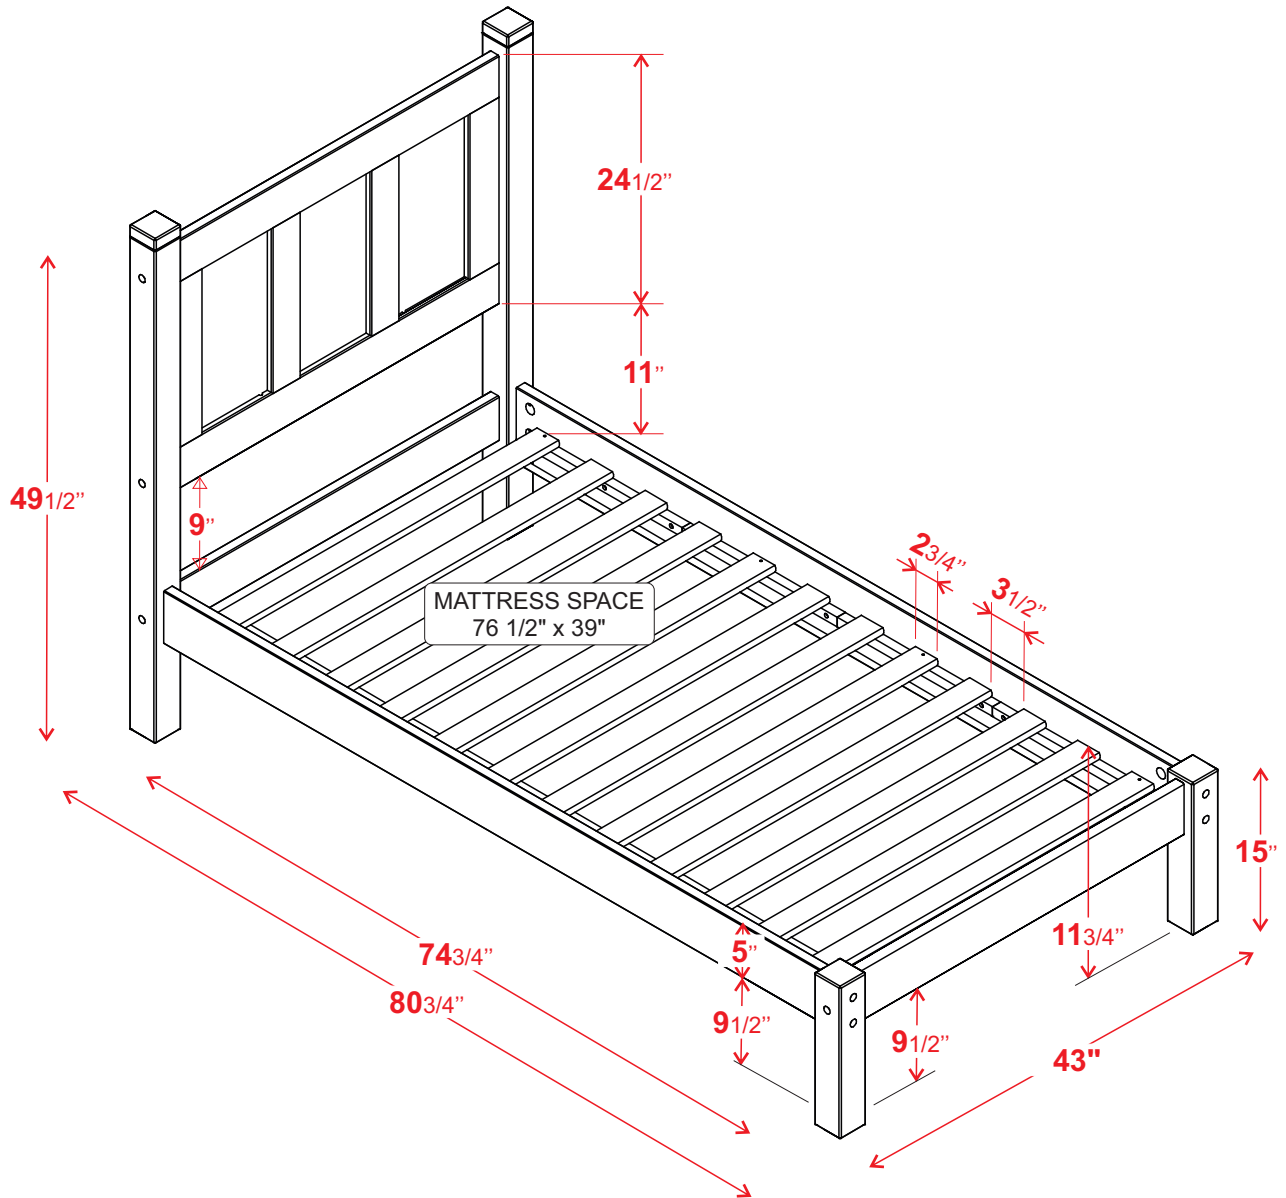

Product dimension sheet

Shaker Collection
Twin Panel Platform Bed

GrainWood
FURNITURE.COM