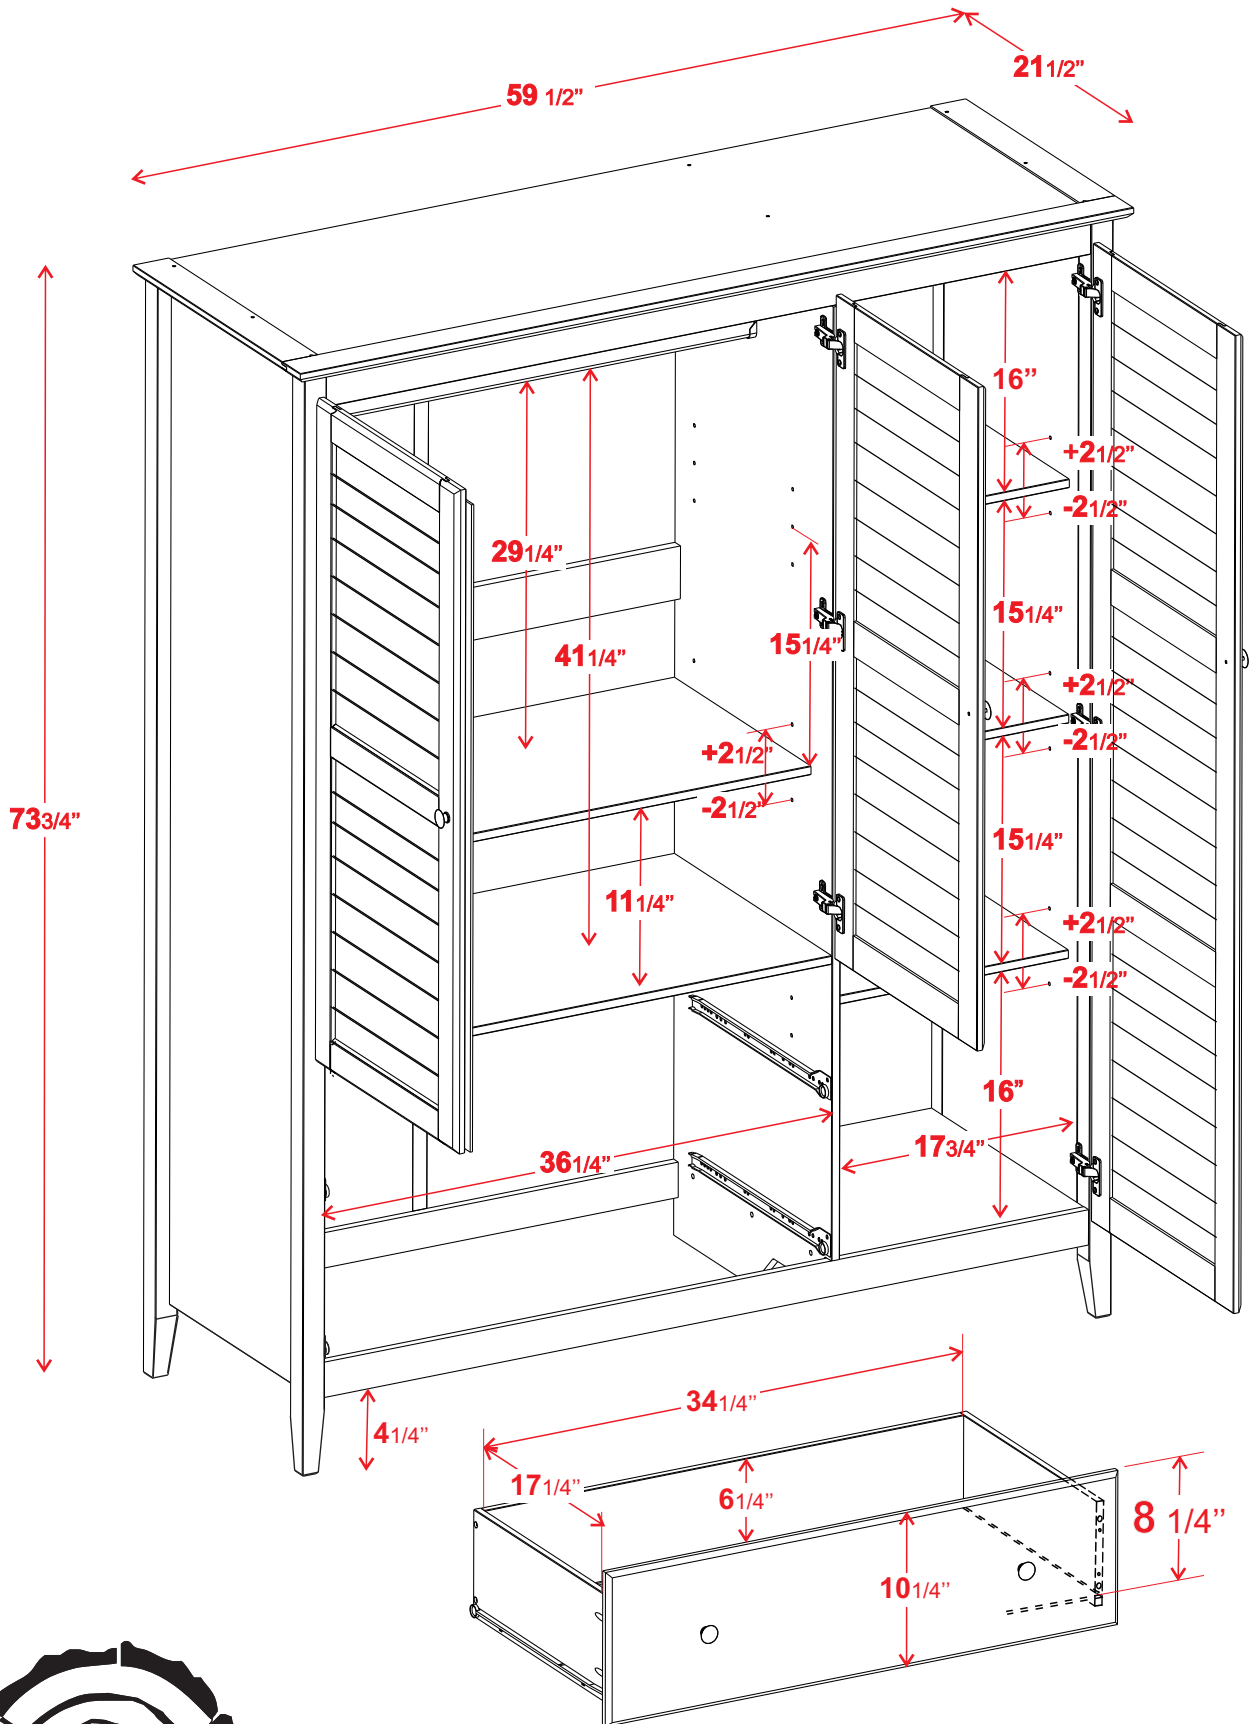

Product dimension sheet

Greenport 3 Door Armoire

GP0903 / GP0940