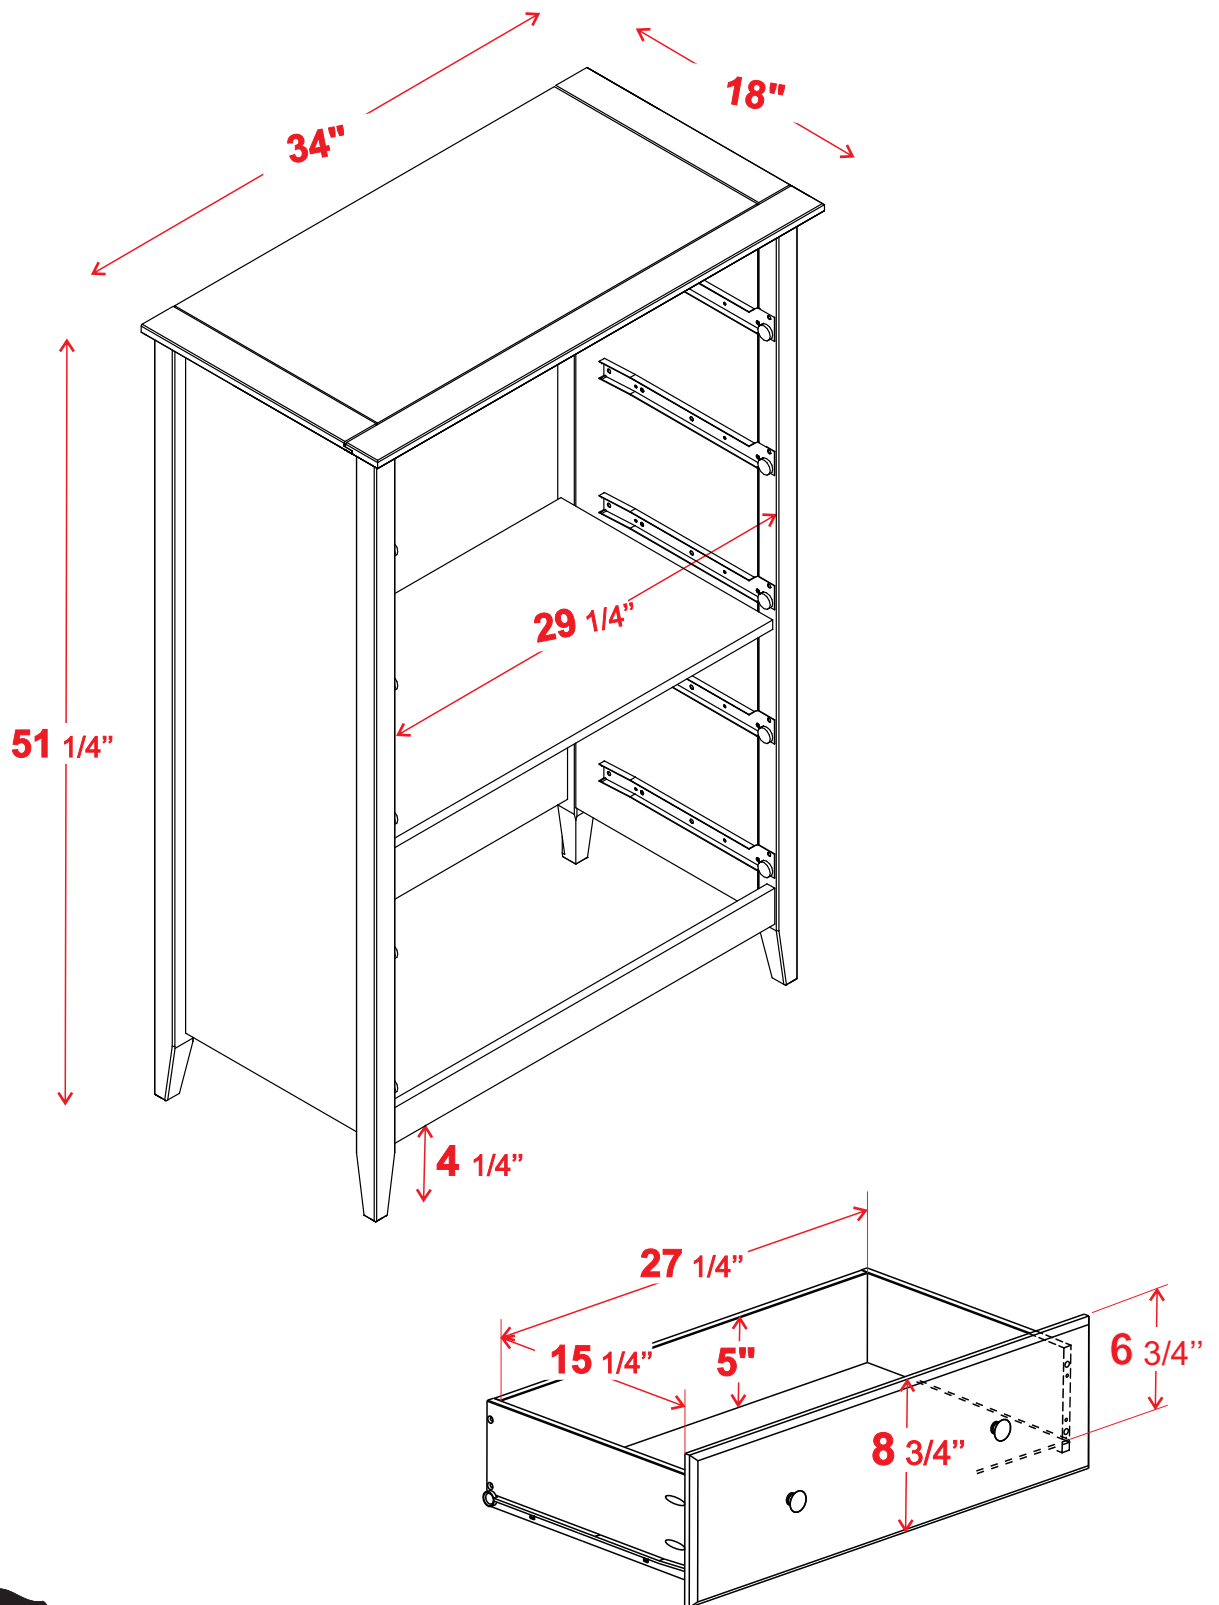

Product dimension sheet

Greenport 5 Drawer Chest

GP0703 / GP0740