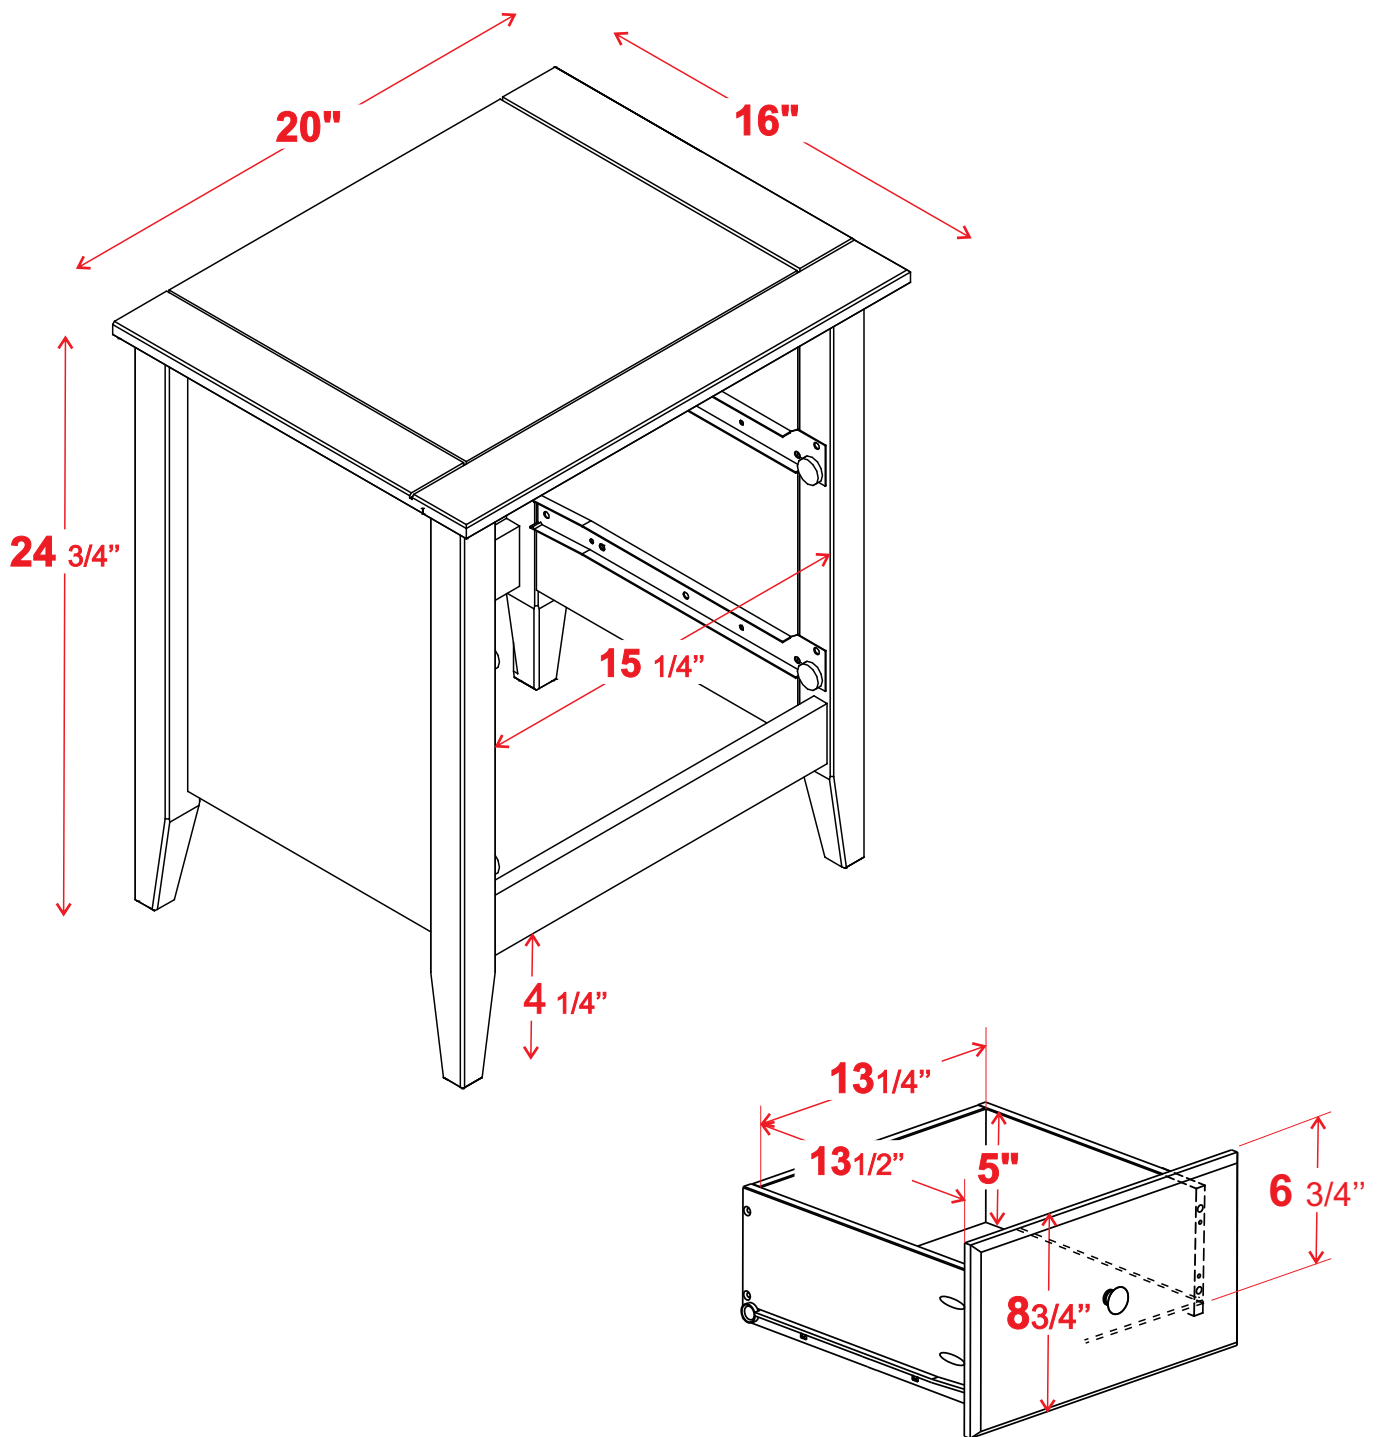

Product dimension sheet

Greenport Collection
2-Drawer Nightstand

GrainWood
FURNITURE.COM