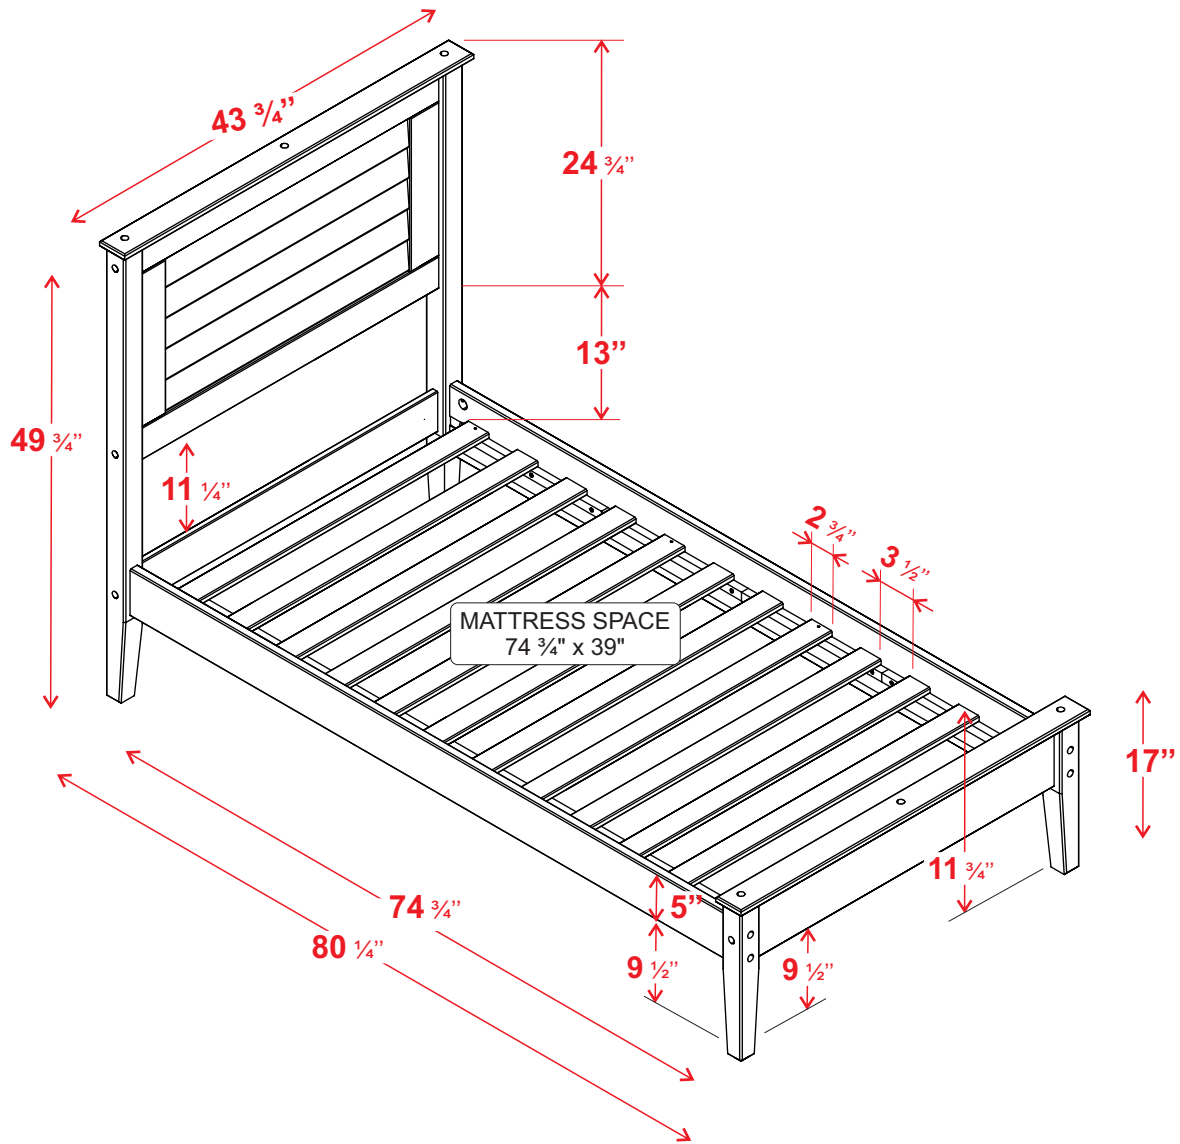

Product dimension sheet

Greenport Collection
Twin Bed

GrainWood
FURNITURE.COM