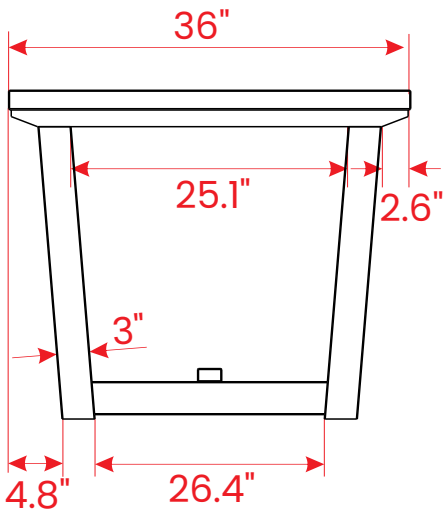

Product Dimension Sheet

Cascais 72" Dining Table
Industrial Base

GrainWood
FURNITURE.COM