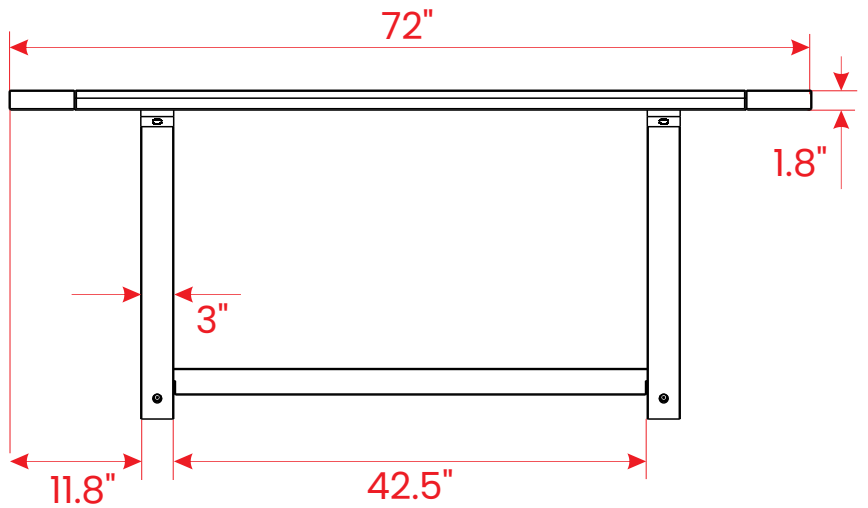

Product Dimension Sheet

Cascais 72" Dining Table
Industrial Base

GrainWood
FURNITURE.COM