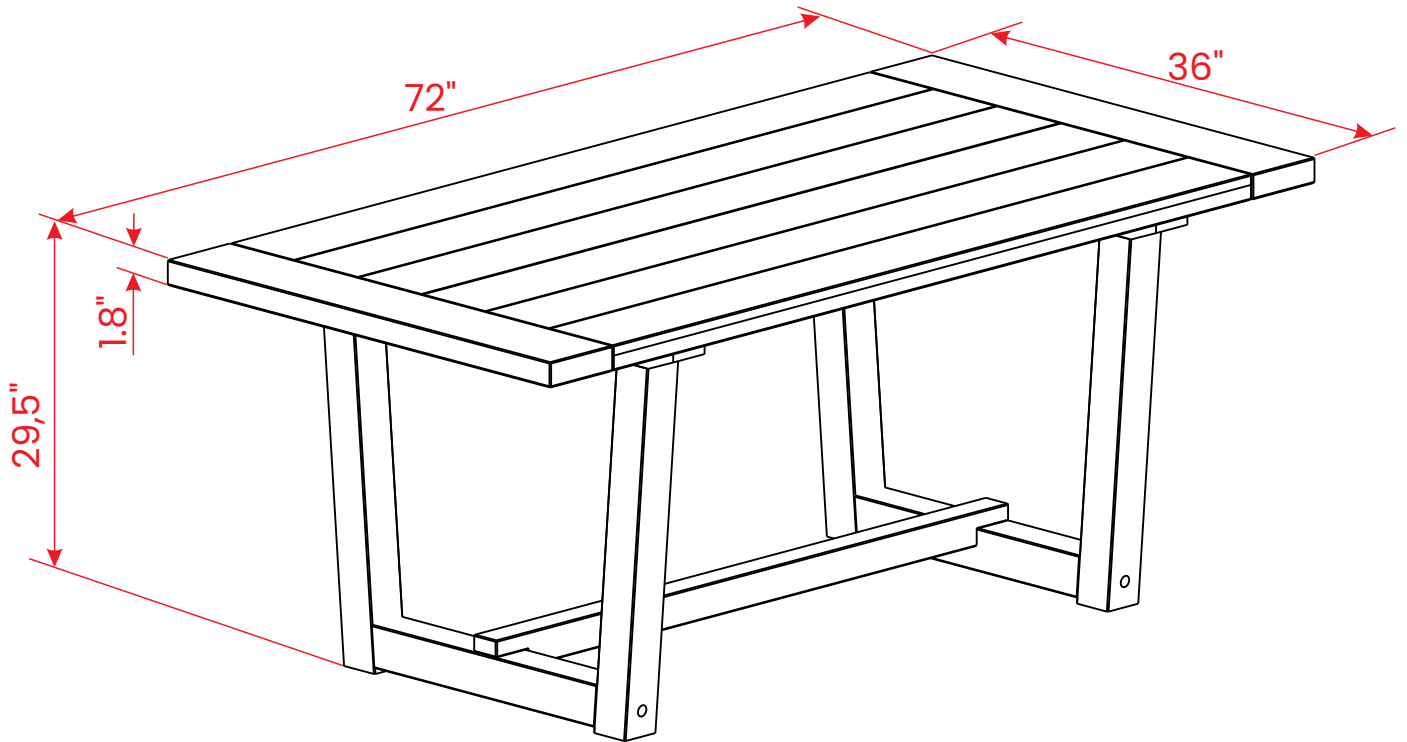

Product Dimension Sheet

Cascais 72" Dining Table
Industrial Base

GrainWood
FURNITURE.COM