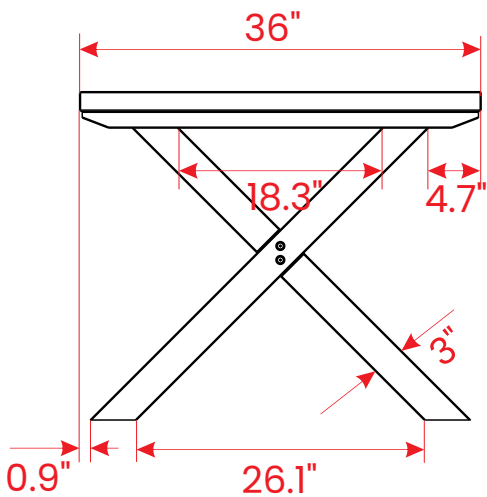

# Product Dimension Sheet

**Cascais 72" Dining Table**  
**Trestle Base**

**GrainWood**  
FURNITURE.COM