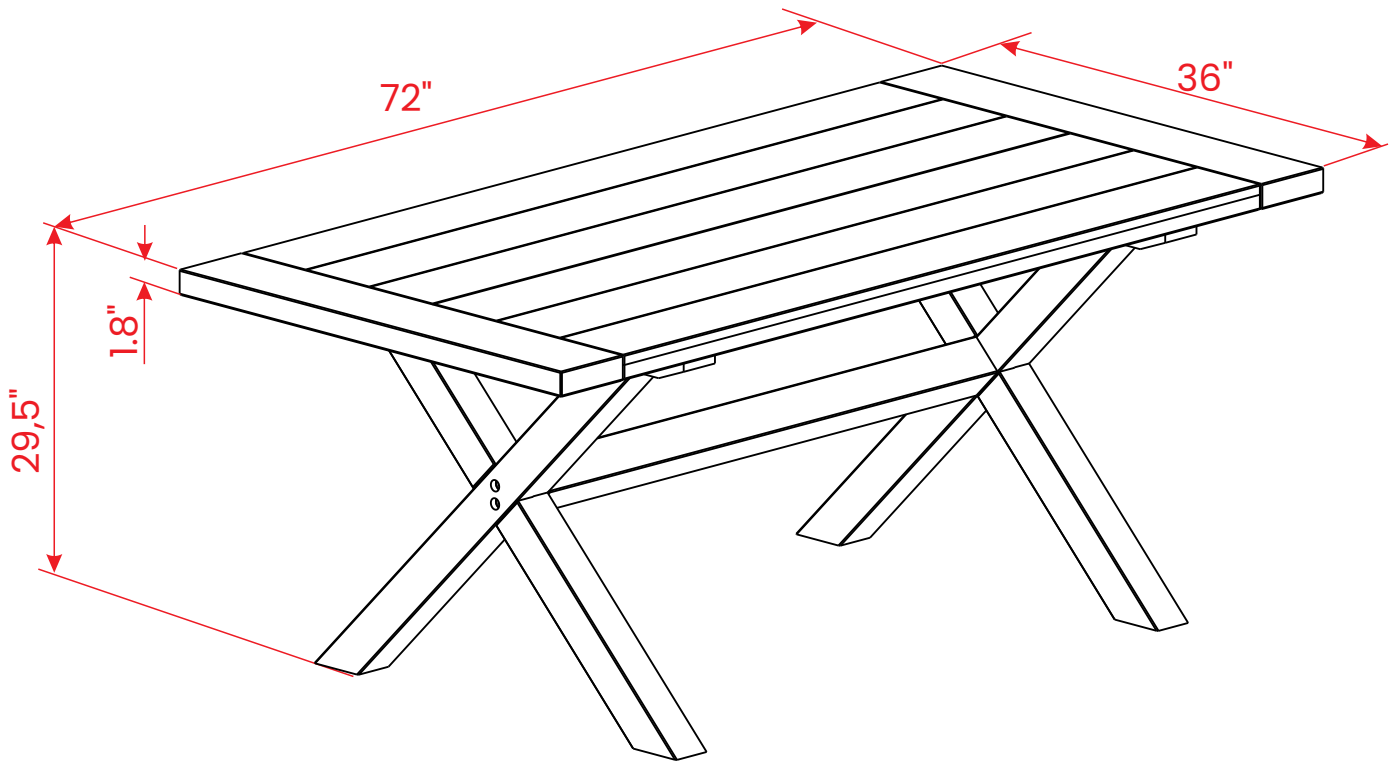

# Product Dimension Sheet

**Cascais 72" Dining Table**  
**Trestle Base**

**GrainWood**  
FURNITURE.COM