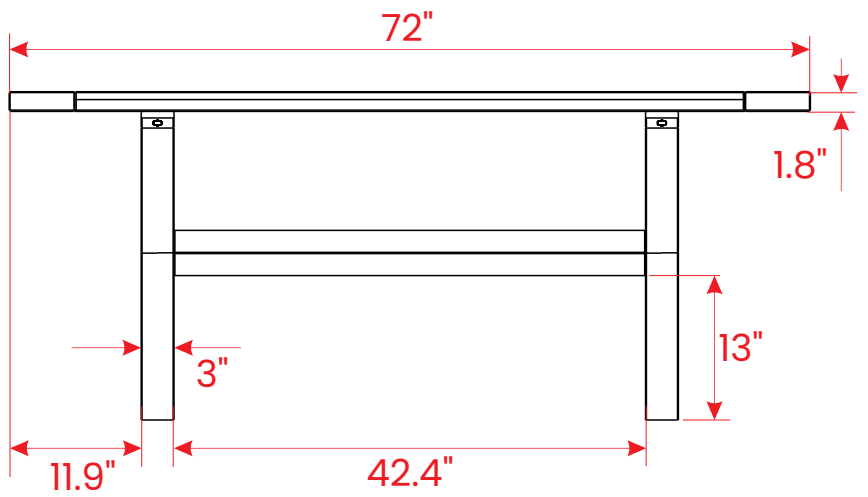

# Product Dimension Sheet

**Cascais 72" Dining Table**  
**Trestle Base**

**GrainWood**  
FURNITURE.COM