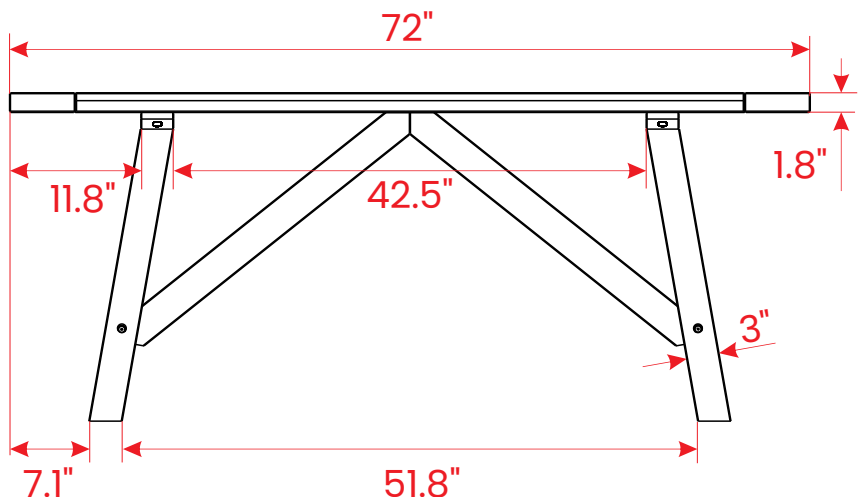

Product Dimension Sheet

**Cascais 72" Dining Table
Farmhouse Base**

GrainWood
FURNITURE.COM