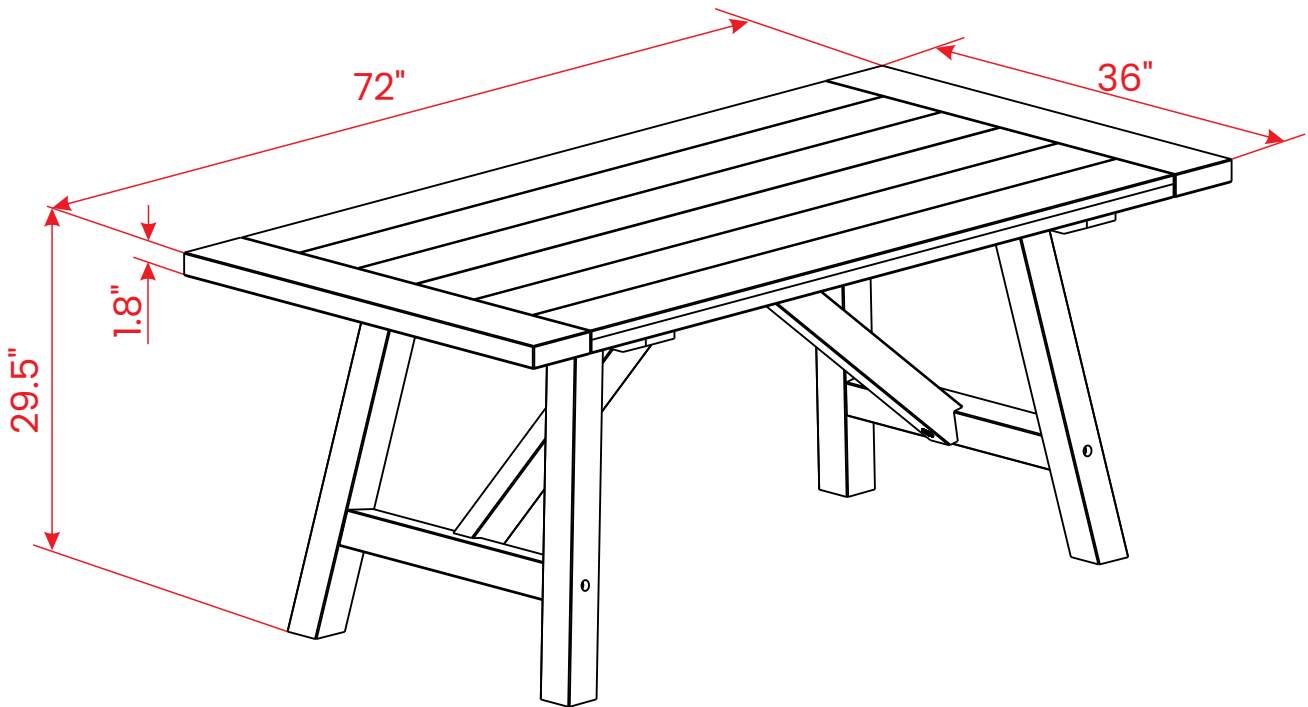

Product Dimension Sheet

**Cascais 72" Dining Table
Farmhouse Base**

GrainWood
FURNITURE.COM