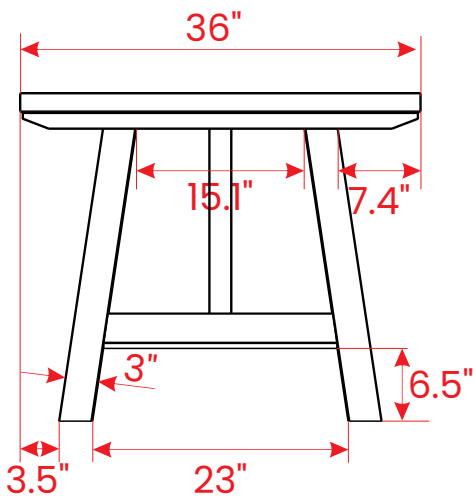

Product Dimension Sheet

**Cascais 72" Dining Table
Farmhouse Base**

GrainWood
FURNITURE.COM