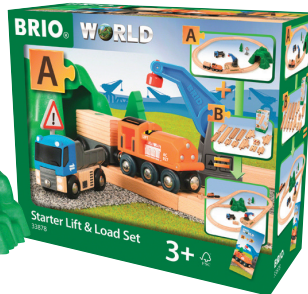

## BRIO®

Light up Construction Crane  
 w Lights 5 pieces

Lift & Load Warehouse Set  
 32 pieces

B/O Steaming Train  
 3 Pieces

Flexible Tunnel  
 3 pieces

Rechargeable Engine mini USB cable

Beginner Expansion Pack  
 11 pieces

Gantry Crane  
 4 pieces

Two-Way Battery Powered Engine

Starter Lift & Load Set A  
 19 pieces

Record & Play Train Platform

\*25% off these brands ONLY: BRIO – Sylvanian Families – Orchard Toys – Ravensburger – GraviTrax – Playmobil