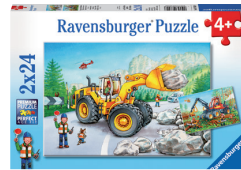

# 25% OFF SALE

SEE IN-STORE FOR FULL RANGE\*

Ravensburger

Swim with Sea Turtles Puzzle 100pc

Dragons 3 Puzzle 200pc

Land of the Lorikeet Puzzle 1000pc

Fun with Bluey 2x12pc

Police and Firefighters Puzzle 2x12pc

Diggers at Work Puzzle 2x24pc

Magical Forest 2x24pc

Minions 2 3x49pc

Primeval Ruler 3x49pc

Forest Zoo & Pets Puzzle 3x49pc

Ballet Rehearsal Puzzle 60pc

Construction Crowd Puzzle 60pc

Unicorn Grove 100pc