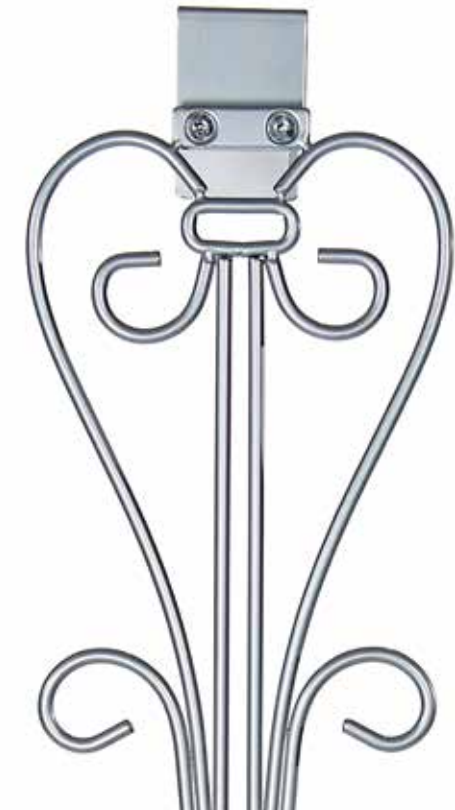

PRODUCT SPECS

- Hook adjusts 13" - 19" from the top of the door
- Huge variety of designs to choose from
- Effortlessly holds wreaths up to 20 lbs.
- Padded to protect your door from damage
- Made of durable decorative iron

SHOWCASE YOUR WREATH

Accent your door decor

VERTICAL ADJUSTABLE WREATH HANGER™

The same great quality, diversity, function and features you expect from our wreath hangers but with a new single hook design.

PRODUCT SPECS

- Hook adjusts 5" - 19" from the top of the door
- Huge variety of designs to choose from
- Effortlessly holds wreaths up to 20 lbs.
- Padded to protect your door from damage
- Made of durable decorative iron