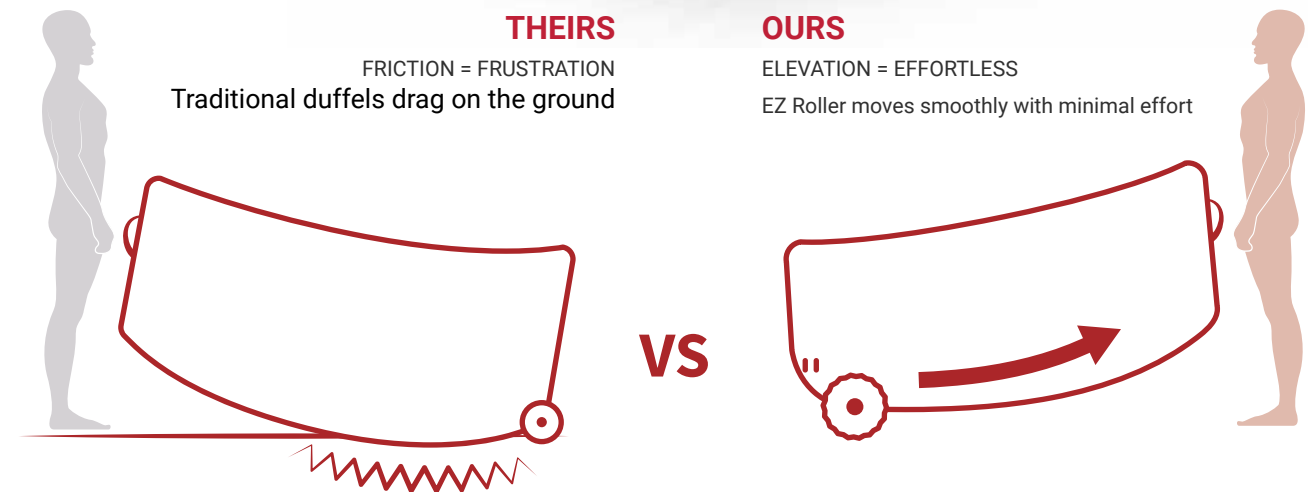

EXPANDABLE UPRIGHT ROLLING TREE DUFFEL

SB-10491-RS

FEATURES

- Dimensions: 60" L x 22" W x 22" H
- Fits Most 9 Ft. Christmas Trees
- Durable Steel Frame For Maximum Support
- Additional Wheels For Easy Maneuverability
- Inner Compression Straps Secures Your Tree

DUFFEL STORAGE

EZ ROLLER™ TREE BAG

SB-10237-RS

FEATURES

- Dimensions: 56" L x 28" W x 25½" H
- Fits Most 6 - 9 Ft. Christmas Trees
- Oversize Wheels And Axle System
- Elevates Your Bag For Easy Rolling
- Inner Compression Straps

STOP! THE BAG DRAG™