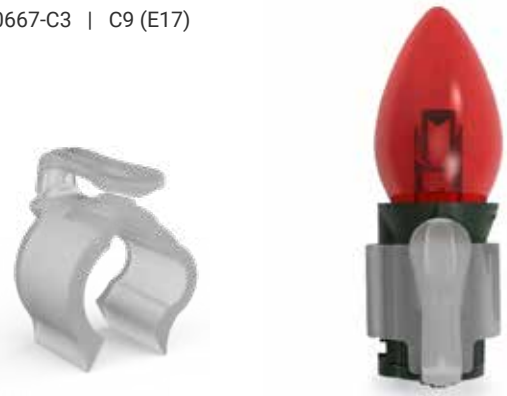

Aluminum shingle Tab
V-20700

Super C3™ Shingle Tab (C7/E12 Socket only)
V-20668

2-Way Magnetic Super C3™ Clip
V-20591-C3 | C7 (E12)
V-20665-C3 | C9 (E17)

Replacement Super C3™ Duckbill Clip
V-20590-C3 | C7 (E12)
V-20667-C3 | C9 (E17)

Shingle Clip
V-10163

All in One + Icicle
V-20618

Parapet Clip
V-10163B

Universal Clip
V-10250

- ① Clip to the Shingles
- ② Clip to the Gutter

Mini Light Adhesive Clips
V-10420

Universal Light Stake
V-10574 | 5 Inch
V-10415 | 14 Inch
Not Shown