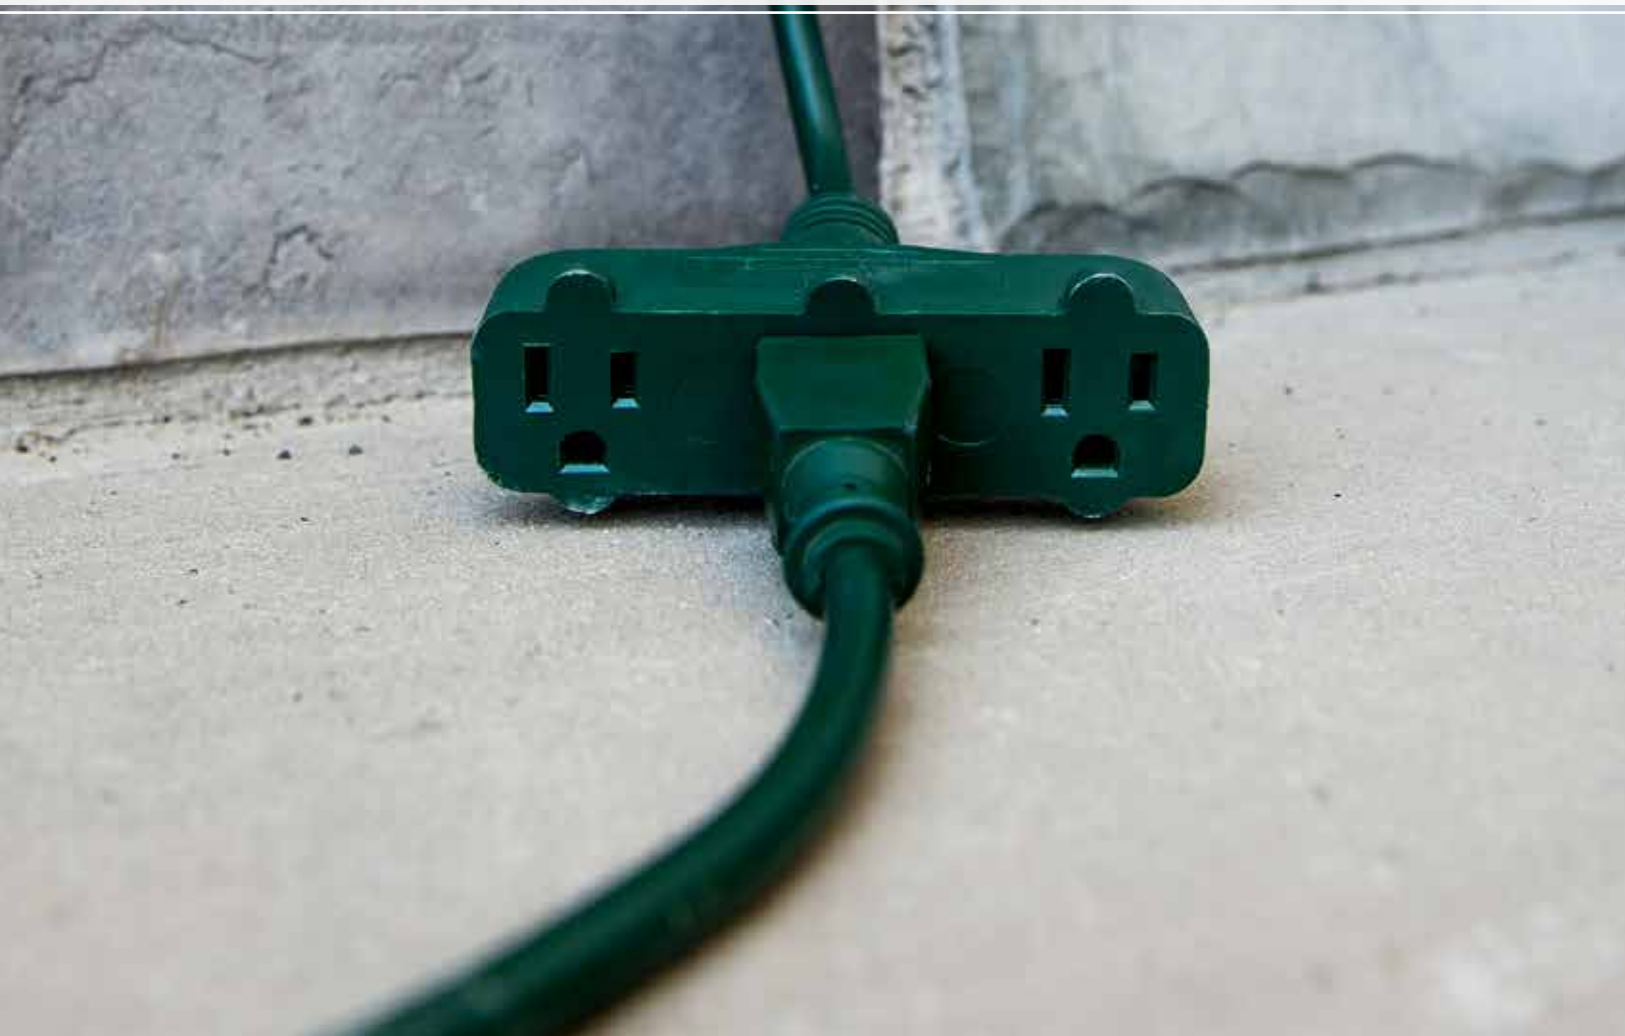

Clay Tile Clip
V-20621

All-In-One Omni Clip
V-20619

- ① Clip to the Shingles
- ② Clip to the Gutter

INSTALLATION ESSENTIALS

Everything you need to get the job done right, the first time

CREATE CUSTOM LIGHTING WIRE FAST & EASY