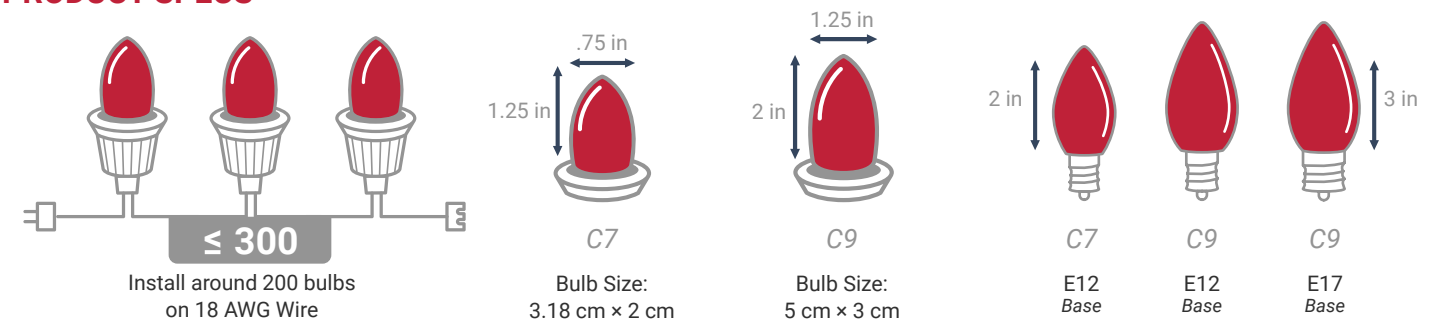

PRODUCT SPECS

ADVANCED SPECS

- UL listed
- Indoor / Outdoor rated
- Light Lifespan: 60,000hrs
(Based on seasonal use, 6hrs a day with proper electrical input)
- 158% more energy efficient, compared to incandescent
(Based on .6W for C7 LED and 5W for incandescent)
- Shell thickness: Transparent 1.1mm, Ceramic polycarbonate solid
- Base Material: Nickel
- Potted Construction (Glue is injected into the base to seal components)