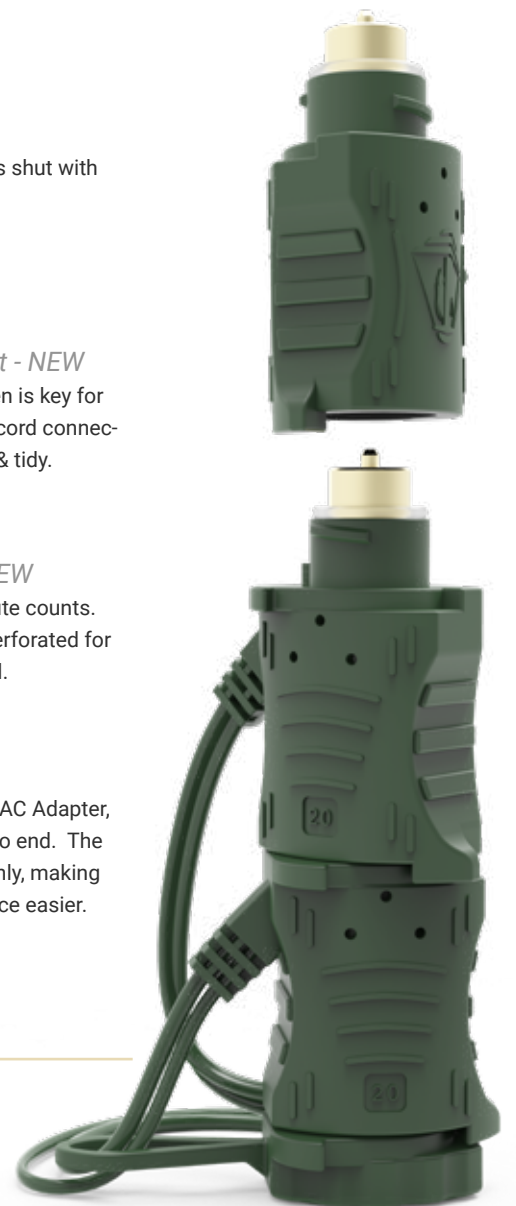

PRODUCT SPECS

- 50 lights | 6" spacing | 25' Total
- Plugs are linkable & stackable in design
- Fused A / C Adapter Plug Required (Sold Separately)
- Connect up to 48 sets per AC Adapter