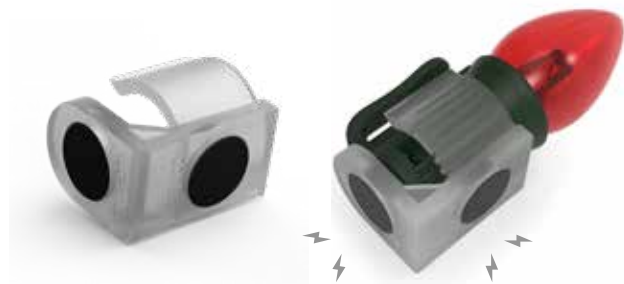

2-Way Magnetic Super C3™ Clip
V-20591-C3 | C7 (E12)
V-20665-C3 | C9 (E17)