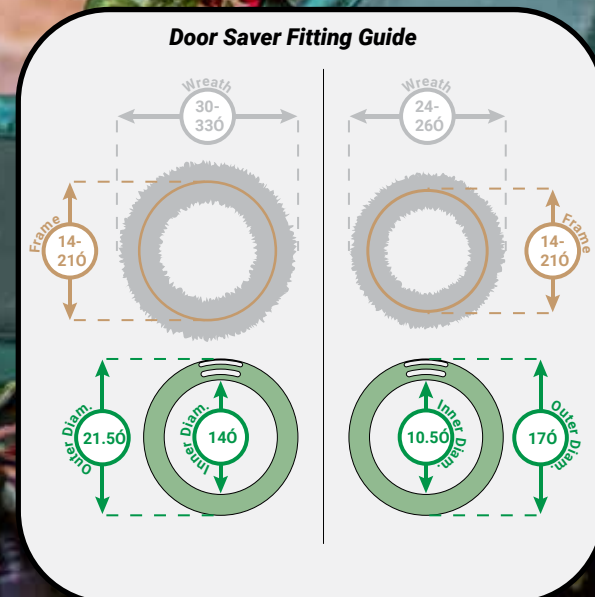

PROTECT YOUR DOORS AND WALLS

No nails. No damage. Easy to use

**EASY TO
INSTALL**