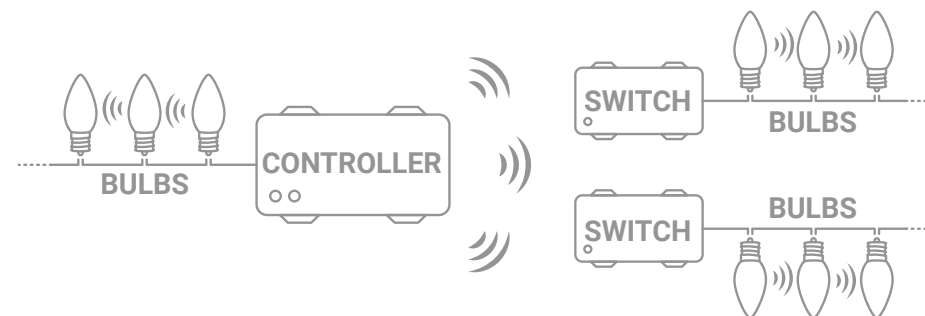

HOW TO INSTALL AND SET UP LIGHT STREAM™

1 *Install the bulbs in channel order*
 Each bulb is assigned a channel and is represented by a color band at the base. Repeat the pattern of channels as you install the bulbs onto wire.

2 *Connect each run of lights to a Light Stream™ Controller or Switch*
 Up to 100 lights per device

3 *Use the Light Stream™ App to Pair and Configure your Controller, Switches and Bulbs.**

**It's recommended to pair and test your complete system prior to installing onto your venue.*

LIGHT STREAM™ RECOMMENDED LAYOUT

ALL LIGHTS ON THIS SIDE OF HOUSE CONNECTED DIRECTLY TO A SWITCH*

ALL LIGHTS ON THIS SIDE OF HOUSE CONNECTED DIRECTLY TO A CONTROLLER*

**Maximum 100 bulbs per switch or controller*