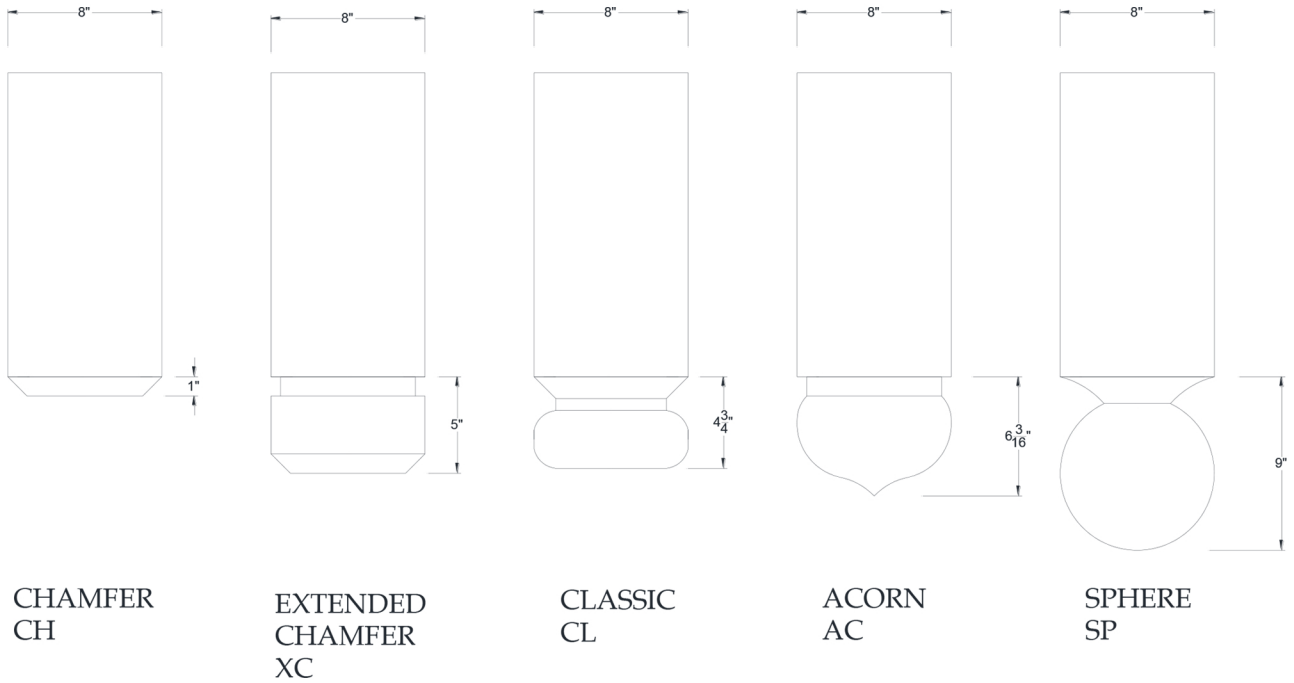

# HDF Finial Selection

Sizes available: 6" x 6" and 8" x 8"