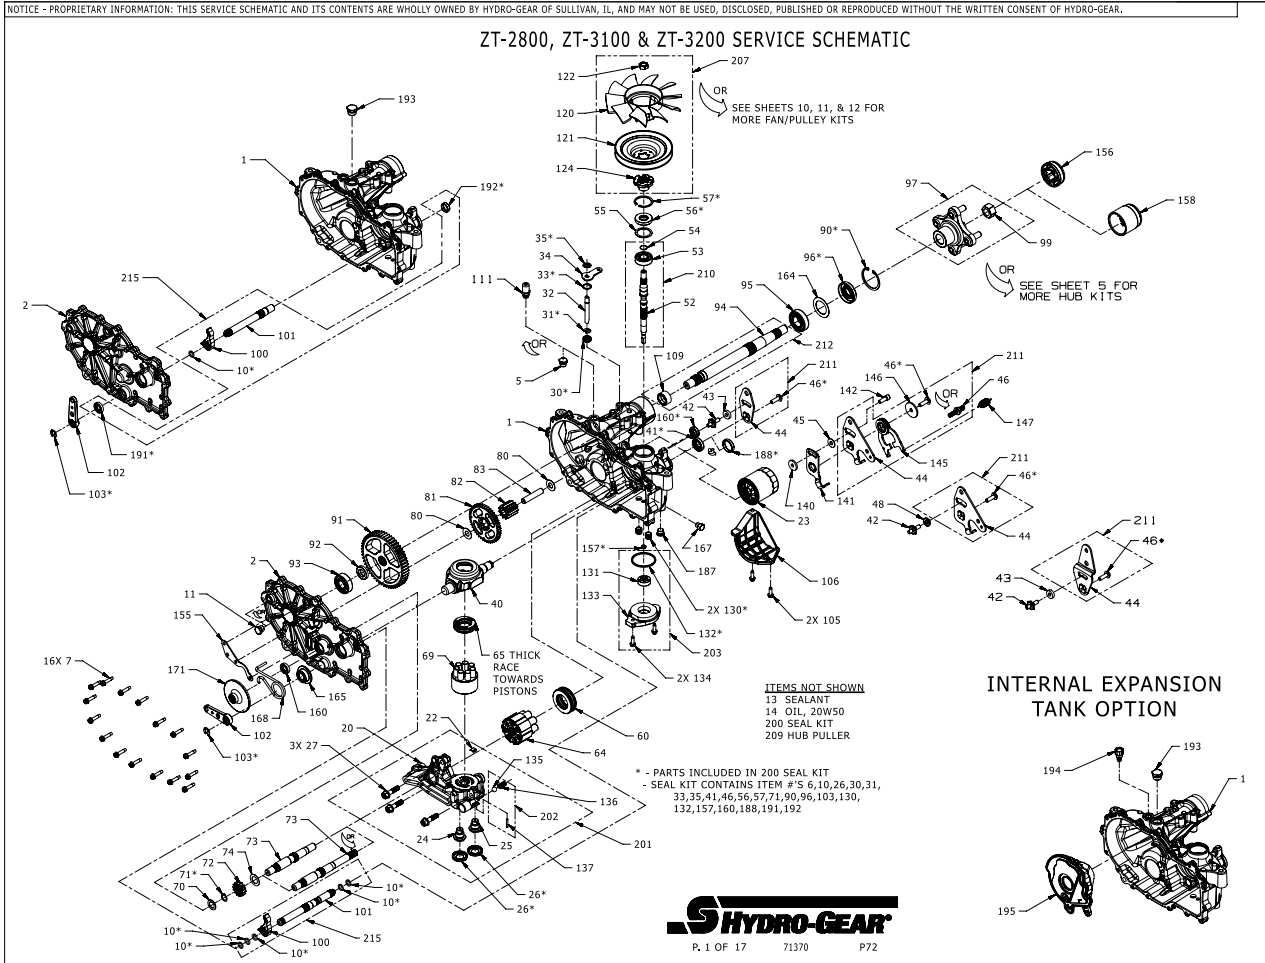

ZK-GHEF-1KKB-2LLX

Service Schematic

Service Schematic

#	PART #	DESCRIPTION	QTY	Note
1		PLEASE CONTACT YOUR DISTRIBUTION TO ORDER COMPLETE REPLACEMENT UNIT.		
2	71541	KIT, SIDE COVER, RH, PM GEAR	1	[1]
7	53246	SCREW 1/4-20 X 1.125 HEX WASHER	16	
11	54730	PLUG, EXTERNAL, HEX	1	
13	50928	SEALANT TUBE	1	
22	51448	PLATE, BYPASS	1	
23	52114	FILTER, OIL	1	
26	52162	SEAL 1.375 X .250 PLUG	2	
27	52137	SCREW 3/8-16 X 1.50 HFH	3	
30	55232	SEAL, LIP .375 X .75 X .25	1	
31	51628	RING RET 37 EXT KLIPRING	1	
32	52136	ROD BYPASS	1	
33	51627	RING RET 75 INT	1	
34	51910	ARM, BYPASS	1	
35	51630	RING RET 37 EXT PUSH	1	
40	51048	TRUNNION, SWASHPLATE	1	
45	44130	WASHER .34 X .88 X .06	1	
46	51812	SCREW 5/16-24 X 1.00 TWHCS PATCH	1	
55	50951	WASHER 1.23 X 1.57 X .04	1	
56	55486	SEAL, LIP 17 X 40 X 7 HNBR	1	
57	50329	RING RET 156 INT	1	
60	51462	BEARING 35X62X16 BALL THRUST	1	
64	72158	KIT, BLOCK 16CC CYLINDER, PR-SERIES	1	
65	50551	BEARING 30X52X13 BALL THRUST	1	
69	70723	ASSY, BLOCK 7 PISTON	1	
70	44371	WASHER .63 X 1.0 X .05 FLAT	1	
71	44145	RETAINING RING, MOTOR SHAFT	1	
72	52109	GEAR, 14T	1	
74	51069	WASHER .71 X 1.16 X .04 FLAT	1	
80	50132	WASHER .51 X 1.10 X .03 FLAT	2	
81	52110	GEAR, 45T	1	
82	71541	KIT, SIDE COVER, RH, PM GEAR	1	[1]
83	55710	JACK SHAFT (PIN)	1	
90	50859	RING, RETAINING 206 INTERNAL	1	
91	52108	GEAR, 54T	1	
92	53336	SPACER, .75 X 1.32 X .257	1	
93	72749	KIT, BEARING	1	
95	53656	BEARING 25.4X52X15 BALL 6205R-1	1	
96	53699	SEAL 1.0 X 2.06 X .38 LIP TC4	1	
97	71405	KIT, HUB, 4 BOLT	1	
99	53768	NUT 3/4-16 HEX LOCK	1	
105	50752	SCREW 1/4-20 X .75 HF	2	
106	73041	GUARD, FILTER, RH	1	
130	54501	TUBE CHARGE TRIPLE O-RING	2	
131	50273	GEROTOR TANGX1.15X.39 (1.9CC)	1	
132	55204	O-RING -137, 2.05 X .099 SQUARE	1