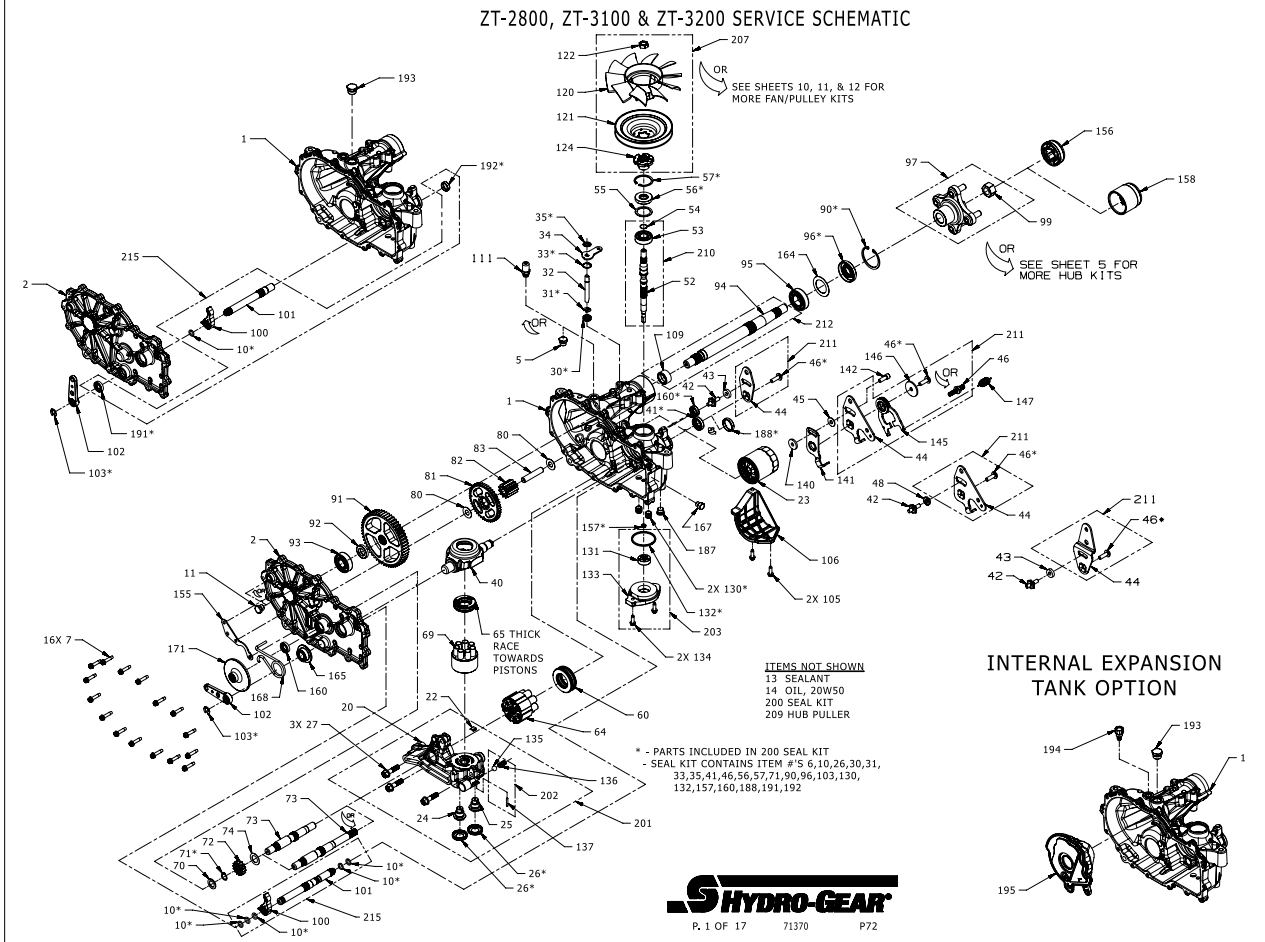

Service Schematic

Service Schematic

#	PART #	DESCRIPTION	QTY	Note
1		PLEASE CONTACT YOUR DISTRIBUTION TO ORDER COMPLETE REPLACEMENT UNIT.		
2		PLEASE CONTACT YOUR DISTRIBUTION TO ORDER COMPLETE REPLACEMENT UNIT.		
7	53246	SCREW 1/4-20 X 1.125 HEX WASHER	16	
10	51804	O-RING -111 .103 X .424	5	
11	54730	PLUG, EXTERNAL, HEX	1	
13	50928	SEALANT TUBE	1	
14		OIL, 20W50	70.3 oz	
22	51448	PLATE, BYPASS	1	
23	52114	FILTER, OIL	1	
26	52162	SEAL 1.375 X .250 PLUG	2	
27	52137	SCREW 3/8-16 X 1.50 HFH	3	
30	55232	SEAL, LIP .375 X .75 X .25	1	
31	51628	RING RET 37 EXT KLIPRING	1	
32	52136	ROD BYPASS	1	
33	51627	RING RET 75 INT	1	
34	51910	ARM, BYPASS	1	
35	51630	RING RET 37 EXT PUSH	1	
40	51048	TRUNNION, SWASHPLATE	1	
41	51140	SEAL 18 X 32 X 7 LIP	1	
45	44130	WASHER .34 X .88 X .06	1	
46	51812	SCREW 5/16-24 X 1.00 TWHCS PATCH	1	
55	50951	WASHER 1.23 X 1.57 X .04	1	
56	55486	SEAL, LIP 17 X 40 X 7 HNBR	1	
57	50329	RING RET 156 INT	1	
60	51462	BEARING 35X62X16 BALL THRUST	1	
64	72882	ASSY, CYLINDER BLOCK, 16cc	1	
65	50551	BEARING 30X52X13 BALL THRUST	1	
69	70723	ASSY, BLOCK 7 PISTON	1	
70	44371	WASHER .63 X 1.0 X .05 FLAT	1	
71	44145	RETAINING RING, MOTOR SHAFT	1	
72	52149	GEAR, 16T	1	
73	52150	SHAFT MOTOR	1	
74	51069	WASHER .71 X 1.16 X .04 FLAT	1	
80	50132	WASHER .51 X 1.10 X .03 FLAT	2	
81	52148	GEAR, 43T	1	
82	52583	GEAR, 11T	1	
83	55710	JACK SHAFT (PIN)	1	
90	50859	RING, RETAINING 206 INTERNAL	1	
91	52108	GEAR, 54T	1	
92	53336	SPACER, .75 X 1.32 X .257	1	
93	72749	KIT, BEARING	1	
95	53656	BEARING 25.4X52X15 BALL 6205R-1	1	
96	53699	SEAL 1.0 X 2.06 X .38 LIP TC4	1	
97	71405	KIT, HUB, 4 BOLT	1	
99	53768	NUT 3/4-16 HEX LOCK	1	

Service Schematic