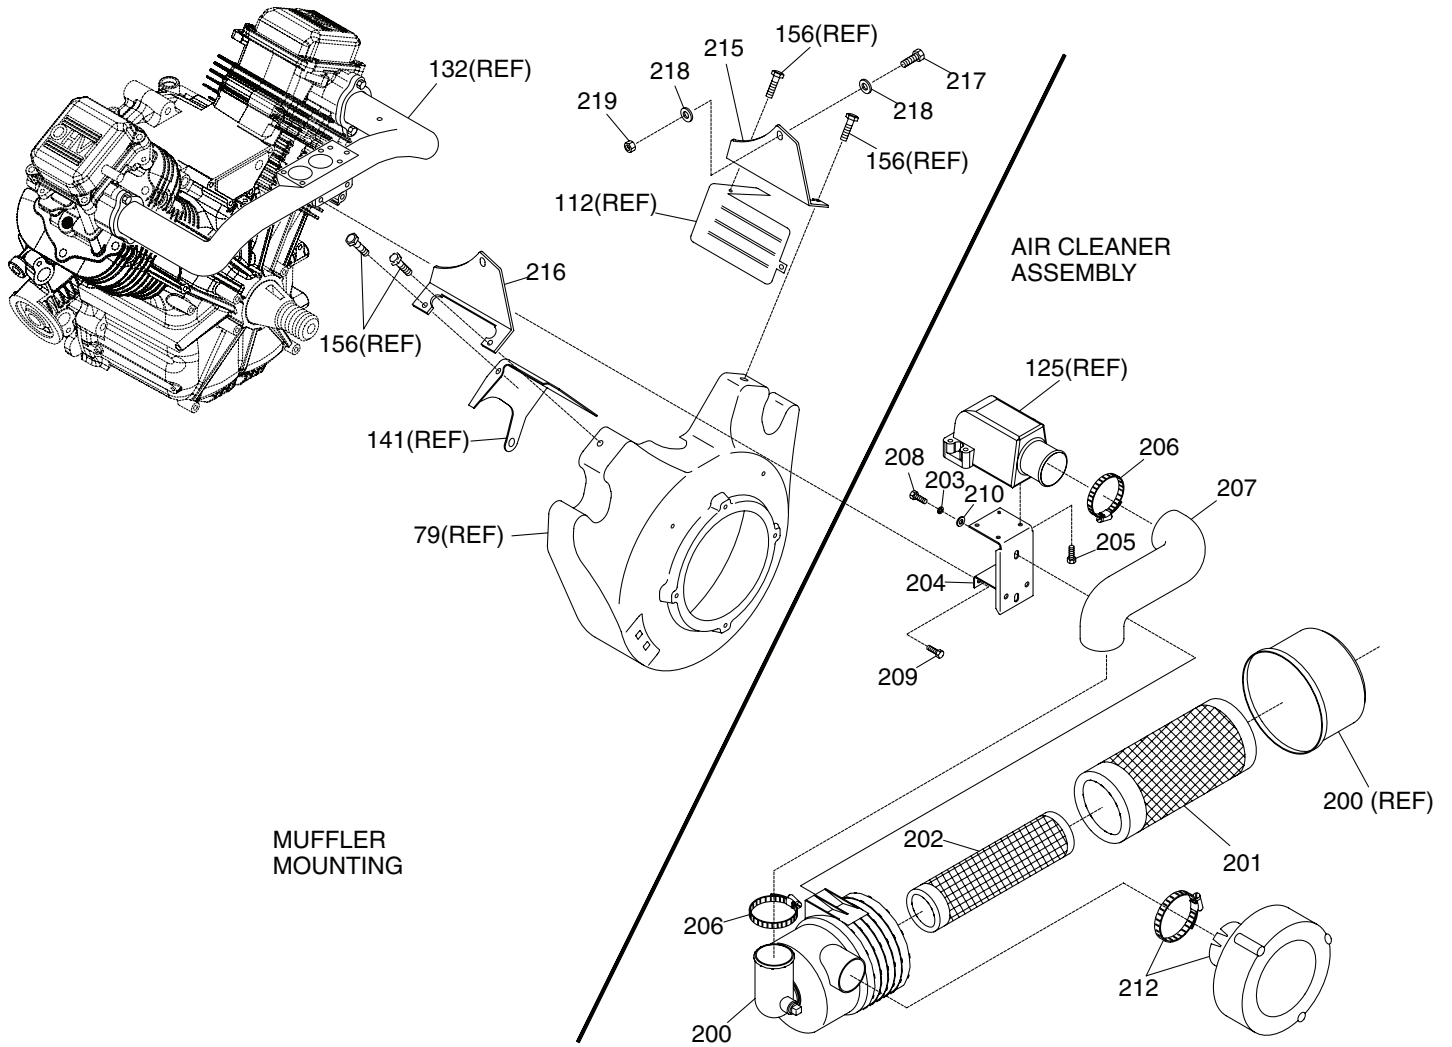

Air Intake and Exhaust

Drawing 0E4328-P

Air Intake and Exhaust

Drawing 0E4328-P

ITEM	PART NO.	QTY.	DESCRIPTION
AIR CLEANER ASSEMBLY			
200	0F7642	1	CLEANER, AIR W/MOUNTING BAND
201	0E3557	1	FILTER, AIR PRIMARY
202	0E3656	1	FILTER, AIR SAFETY
203	022129	2	WASHER LOCK M8-5/16
204	0E2990	1	BRKT, AIR CLEANER SUPPORT GTV
205	0E1644	4	SCREW BHSC M6-1.0 X 12 SS
206	0E1680	2	CLAMP HOSE #32 1.563-2.500
207	0E4326	1	HOSE AIR CLEANER GTV
208	042907	2	SCREW HHC M8-1.25 X 16 G8.8
209	0D6147	2	SCREW HHFC M6-1.0 X 10 G8.8
210	022145	2	WASHER FLAT 5/16-M8 ZINC
212	0E4714	1	PRECLEANER, AIR INTAKE GTV

ITEM	PART NO.	QTY.	DESCRIPTION
MUFFLER MOUNTING			
215	0E3502A	1	SUPPORT, MUFFLER RH
216	0E3502B	1	SUPPORT, MUFFLER LH
217	039253	2	SCREW HHC M8-1.25 X 20 G8.8
218	022145	4	WASHER FLAT 5/16-M8 ZINC
219	067989	2	NUT, LOCK FL M8-1.25 YEL CHR

CARBURETOR OVERHAUL KIT — 0F9124

PART NO.	QTY.	DESCRIPTION
0D4023	1	GASKET, MANIFOLD TO CARB GTH990
0D4026	1	GASKET, ARBX TO SPCR/CARB H990
0E5689	1	"O"RING, FLOAT BOWL DRAIN
0E5694	1	ASSY, NEEDLE VALVE
0E5695	1	SPRING, NEEDLE
0E5696	1	PIN, NEEDLE
0E5700	1	"O"RING, FLOAT BOWL
0E5701	1	GASKET, FLOAT BOWL

CARBURETOR BOWL GASKET KIT — 0F9125

PART NO.	QTY.	DESCRIPTION
0E5689	1	"O"RING, FLOAT BOWL DRAIN
0E5700	1	"O"RING, FLOAT BOWL
0E5701	1	GASKET, FLOAT BOWL

SOLENOID, FUEL SHUT OFF — 0E5551