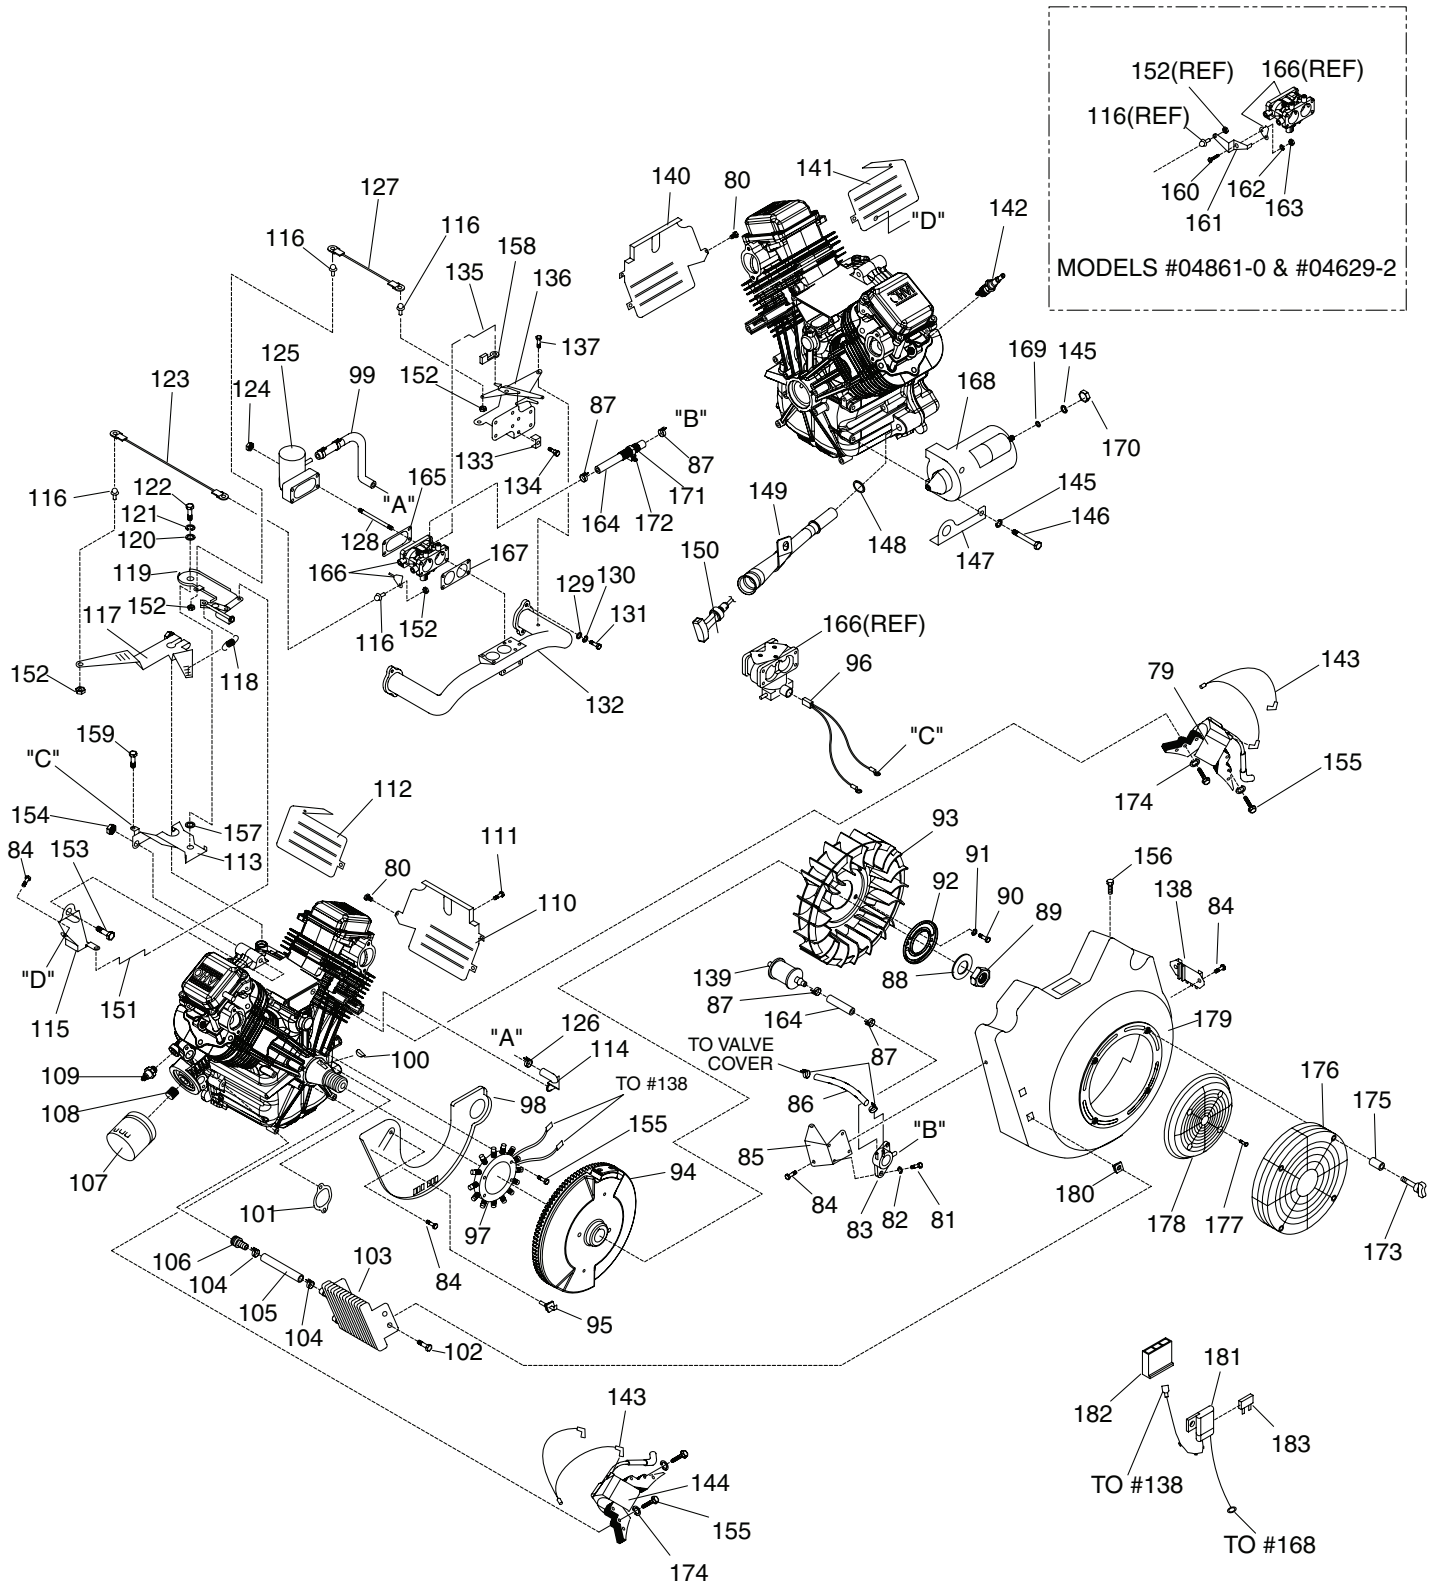

Long Block - Common

Drawing 0E4328-P

Long Block - Common

Drawing 0E4328-P

ITEM	PART NO.	QTY.	DESCRIPTION
149	0D6655	1	TUBE, DIPSTICK
150	0E7887A	1	ASSEMBLY, DIPSTICK W/ HANDLE
151	0D9863	1	ROD, IDLE ADJUSTMENT
152	0D9784	4	NUT, LOCK HEX M3-0.5
153	0E0486	1	SCREW, SHC M10-1.5 X 75 G10.9
154	0E5343	1	NUT, LOCK FL-SERRATED M10-1.5
155	0G3110	8	M6-1.0 X 20
156	0C8566	4	SCREW, HHHC M6-1.0 X 20
157	0E5113	1	WASHER NYLON 0.375" I.D.
158	0D1366	1	BUSHING, GOVERNOR ROD
159	066476	1	SCREW, HHSW M6-1.0 X 12
160	036933	1	SCREW, PPHM #10-32 X 3/8"
161	0D6311	1	BRACKET, THROTTLE
162	022152	1	WASHER, LOCK #10
163	022158	1	NUT, HEX #10-32
164	030340R	2	HOSE 1/4" ID X 9.5" LONG
165	0D4026	1	GASKET, AIRBOX TO SPCR/ CARB
166	0F9036	1	CARBURETOR
167	0G0510	1	GASKET, MANIFOLD TO CARB
168	0E42710ESV	1	STARTER
169	022145	1	WASHER, FLAT M8
170	045771	1	NUT, HEX M8-1.25 G8
171	086061G	1	SLEEVING, 1/2" ID X 2"LG
172	029333A	1	TIE WRAP, UL 7.4"X.19"BLK
173	0C5136	4	KNOB, AIR CLEANER
174	026850	4	WASHER, SHAKEPROOF, EXT 1/4 STL
175	0E3146	4	SPACER, ROTATING SCREEN GUARD
176	0D7815A	1	GUARD, ROTATING SCREEN
177	0D7115	4	SCREW, #10 SHEET METAL
178	0D9684A	1	SCREEN, ROTATING
179	0E4046E	1	HOUSING, BLOWER VERTICAL L&G
180	0C9763	4	NUT, GROMMET 1/4 PLUG
181	0F1155A	1	ASSY, FUSE WIRE W/ RING LUG
182	0F1150	1	HOUSING CONN PACKARD 56 SERIES
183	0E7237	1	30 AMP FUSE