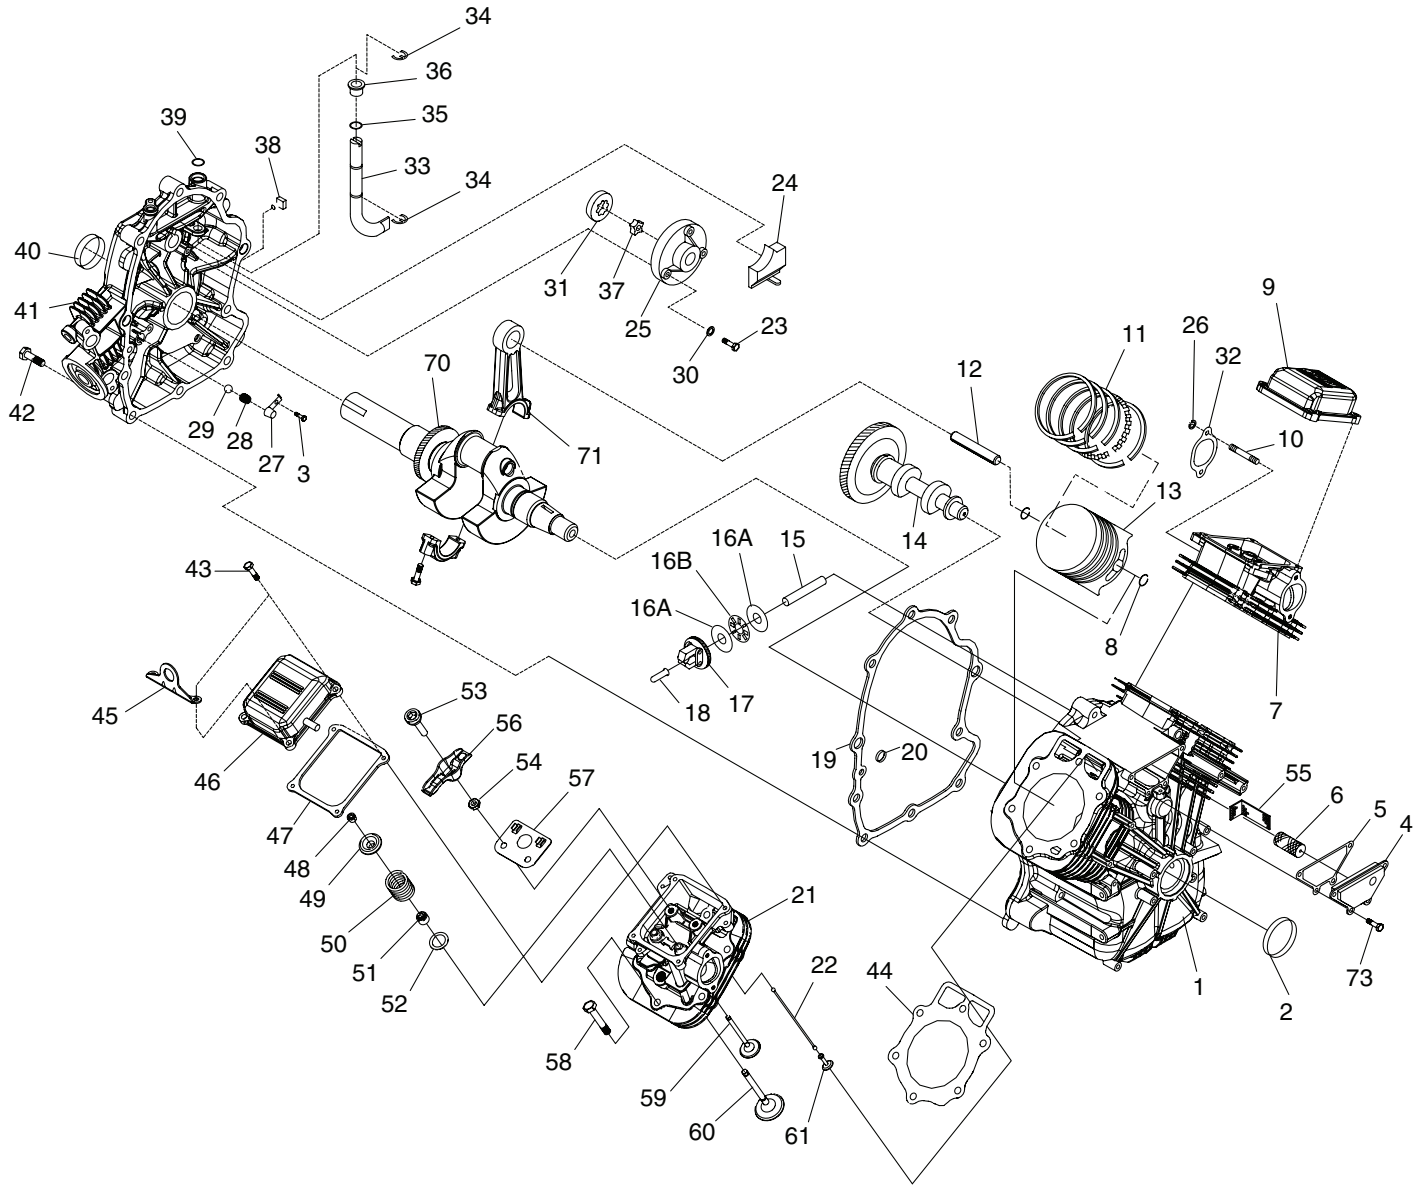

Long Block - Specific

Drawing 0E4328-P

Long Block - Specific

Drawing 0E4328-P

ITEM	PART NO.	QTY.	DESCRIPTION
1	0C5730BSRV	1	ASSY, CRANKCASE VS W/SLEEVE
2	0E9843A	1	SEAL, 38 I.D. CRANKSHAFT
3	090388	2	SCREW, HHTT M6-1.0 X 12 YC
4	0C5372	1	ASSEMBLY, BREATHER
5	0C3005	1	GASKET, BREATHER COVER
6	0E3372A	1	SEPARATOR, OIL BREATHER GTV
7	0D8067A	1	ASSEMBLY, HEAD #1
8	071983	4	RETAINER, PISTON PIN 20
9	0C2981C	1	ROCKER, COVER NO OIL FILL
10	045761A	4	STUD M8-1.25/10MM X 30 G5 ZINC
11	0G25650SRV	2	SET, PISTON RING 90MM
12	0E1466	2	PIN PISTON 20 DIA X 48 LONG
13	0G2752	2	PISTON, 8.5:1 90MM DIA (LOW COMP.)
14	0D40410SRV	1	ASSY, CAMSHAFT & GEAR
15	0C2983	1	SHAFT, GOVERNOR
16A	0C2985A	2	ROLLER BEARING, GOVERNOR PLATE
16B	0C2985B	1	ROLLER BEARING, GOVERNOR
17	0E2743	1	ASSEMBLY, GOVERNOR GEAR
18	0A7811	1	SPOOL, GOVERNOR MACHINED
19	0C2977	1	GASKET, CRANK CASE
20	0C5943	1	SEAL, OIL PASSAGE
21	0D8067B	1	ASSEMBLY, HEAD #2
22	0D9853D	4	PUSHROD, 147
23	021374	3	SCREW SHC M6-1.0 X 30 G8.8
24	0C2994	1	SCREEN, OIL PICKUP
25	0C2997	1	COVER, GEROTOR
26	0F0462	4	NUT W/TOOTH WSHR M8-1.25
27	0C3011	2	COVER, OIL RELIEF
28	0C3009	2	SPRING, OIL RELIEF
29	0C3010	2	BALL, 1/2D OIL RELIEF
30	093873	3	WASHER, LOCK RIB M6
31	0C2996	1	GEROTOR, OUTER

ITEM	PART NO.	QTY.	DESCRIPTION
32	0C4138	2	GASKET, EXHAUST
33	0D1667	1	ARM, GOVERNOR
34	0C2991	2	E-RING, GOVERNOR ARM
35	0C2988	1	THRUST WASHER, GOVERNOR
36	0C2992	1	BUSHING, GOVERNOR LOWER
37	0C2995	1	GEROTOR, INNER
38	0D4788	1	PLUG, DRAIN
39	0C2993	1	SEAL, GOVERNOR SHAFT
40	0E9842A	1	SEAL, 42 I.D. CRANKSHAFT
41	0C57320SRV	1	ASSY, SUMP WITH SLEEVE
42	0C3006	9	SCREW, HHFC M10-1.5 X 55
43	080318	8	SCREW HHFC M6-1.0 X 25
44	0C2978	2	GASKET, HEAD
45	0C8808	1	HOOK, LIFTING
46	0D7477A	1	ASSEMBLY, ROCKER COVER W/ BARB FOR PULSE
47	0C2979	2	GASKET, VALVE COVER
48	086515	8	KEEPER, VALVE SPRING
49	0D2274	4	RETAINER, VALVE SPRING
50	0D3867	4	SPRING, VALVE
51	078672	2	SEAL, VALVE STEM D7
52	0C5371	4	WASHER, VALVE SPRING
53	072694	4	STUD, ROCKER ARM PIVOT
54	0D3998	4	NUT, HEX M8-1.0 G8 YEL CHR
55	0E3273	1	SCREEN C'CASE BREATHER GTV
56	0D5313	4	ROCKER ARM
57	0D6024	2	PLATE, PUSH ROD GUIDE
58	0C2976	12	SCREW HHFC M8-1.25 X 65
59	086516	2	VALVE, EXHAUST
60	0C2229	2	VALVE, INTAKE
61	083897	4	TAPPET, SOLID
70	0E4357B	1	ASSY, C'SHFT & GEAR L&G
71	0E3223	2	CONROD
73	0D6147	4	SCREW, HHFC M6-1.0 X 10mm

* For a complete list of available kits, see pages 9-11 of this manual.