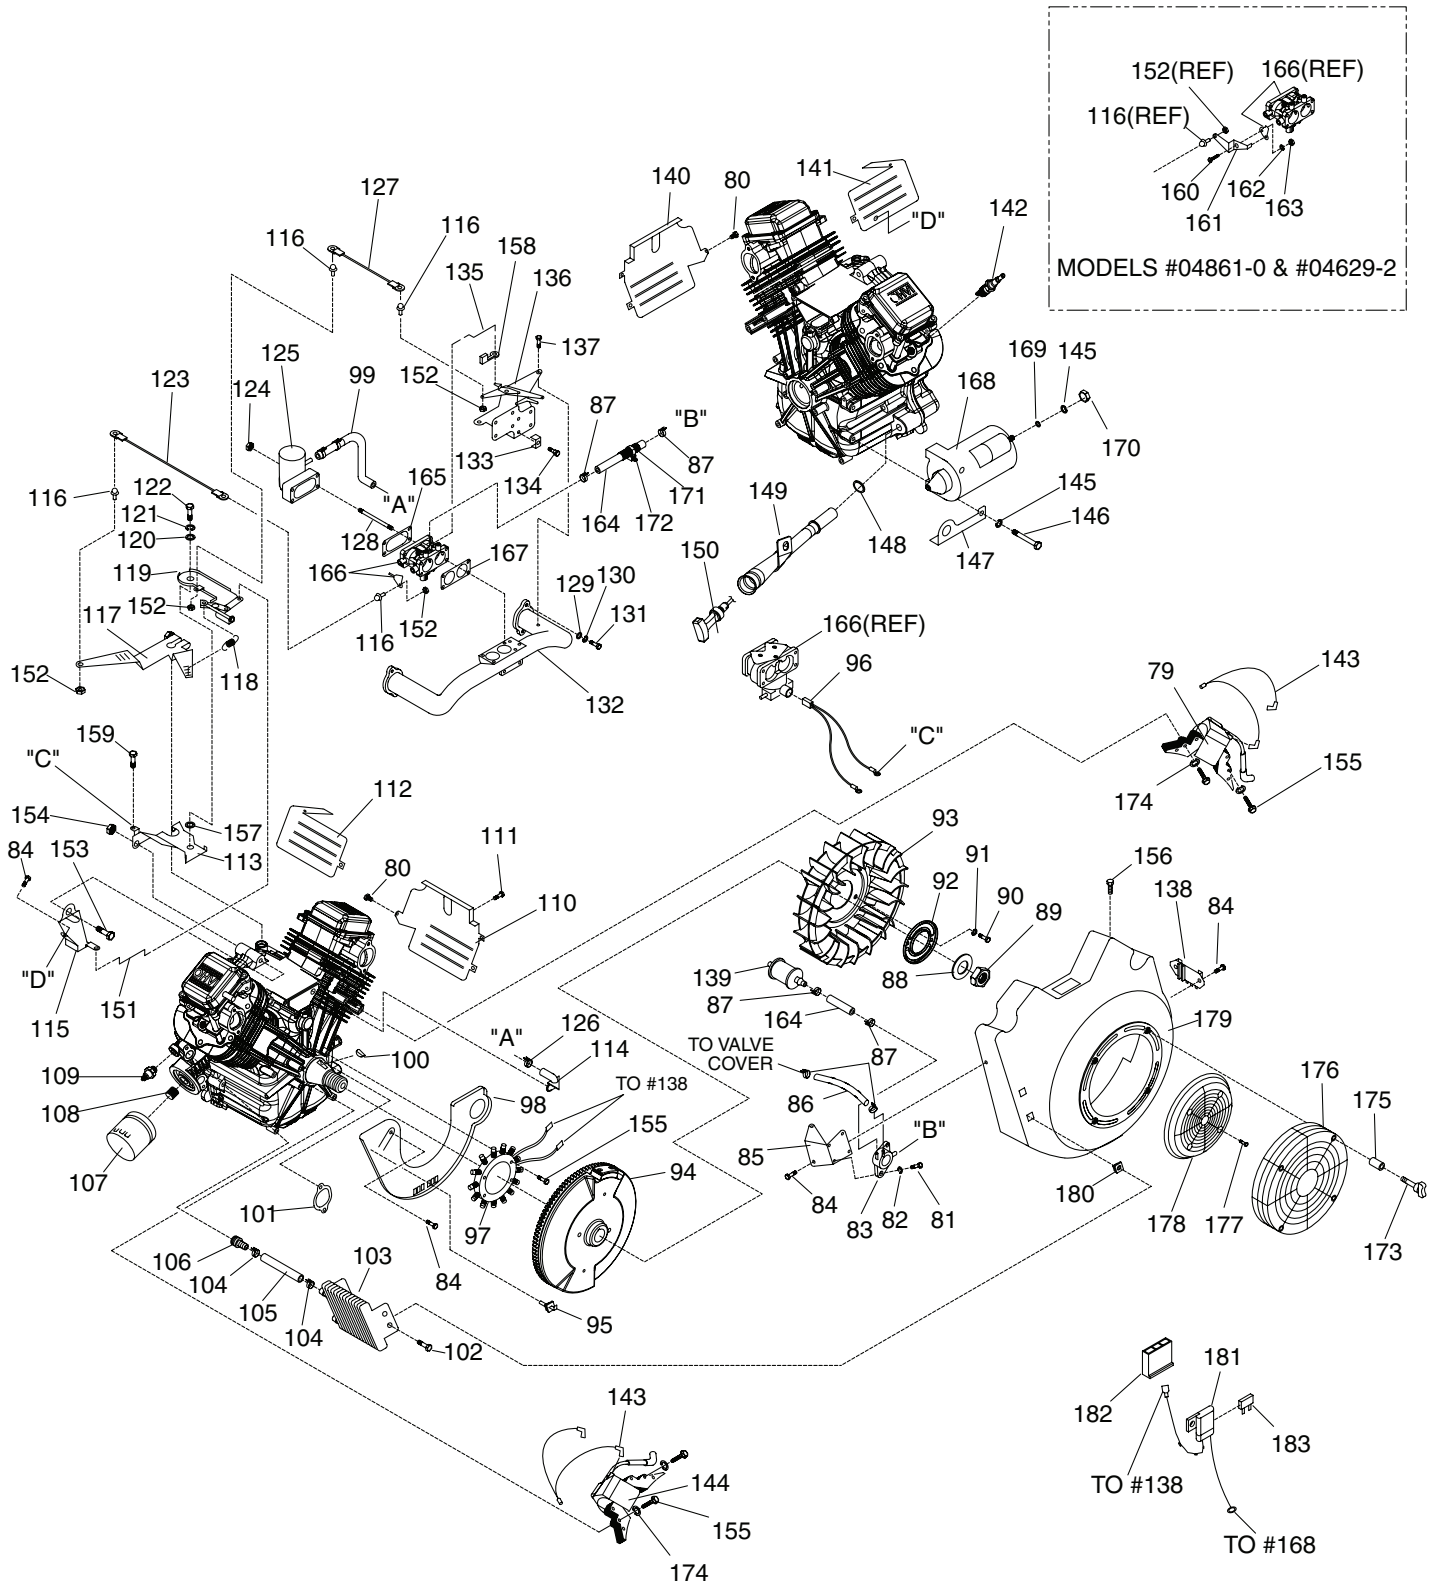

Long Block - Common

Drawing 0E4328-P

Long Block - Common

Drawing 0E4328-P

ITEM	PART NO.	QTY.	DESCRIPTION
79	0G3224ASRV	1	ASSY, IGN COIL W/DIODE NO ADV
80	0D6147	2	SCREW, HHFC M6-1.0 X 10mm
81	047411	2	SCREW, HHC M6-1.0 X 16
82	022097	2	WASHER, LOCK M6
83	See Note 1	1	PUMP, IMPULSE
84	045756	21	SCREW, HHTT M6-1.0X 10 YELLOW CHROME
85	0D6027	1	BRACKET, FUEL PUMP
86	030340P	1	HOSE, 1/4" ID X 7" LONG
87	048031C	6	CLAMP, HOSE BAND 1/4
88	0C3033	1	WASHER, M24
89	0C3034	1	NUT,HEX M24
90	048571	2	SCREW, HHC M8-1.25 X 10 G8.8
91	0A5992	2	WASHER, SHAKEPROOF INT M8 SS
92	0C3032	1	PLATE, FAN
93	0C3031	1	FAN, NYLON
94	0C91820SRV	1	FLYWHEEL, ASSEMBLY W/ L.C. MAGNETS
95	0E4997	1	CONNECTOR, GROUND WIRE
96	0E1325	1	WIRE HARNESS, FUEL SHUTOFF
97	0F1153B	1	STATOR, OUTLINE W/LUGS 14.25"
98	0C3016C	1	PLATE, BACKING GT990 WITH OIL COOL
99	0E4845	1	ASSY,BREATHER TUBE GTV
100	082774	1	KEY, WOODRUFF 4 X 19D
101	0C3043	2	GASKET, MANIFOLD / PORT
102	0C9764	4	PLASTITE, 1/4-15 X 3/4
103	0E9506	1	COOLER, OIL
104	0G3662	4	CLAMP, HOSE OETIKER 16.5mm
105	0G0286	2	HOSE, 3/8" I.D. X 6" LONG
106	035461	2	BARBED STR 1/4NPT X 3/8
107	070185D	1	FILTER, OIL BLACK 75mm LONG
108	0C7292	1	NIPPLE, 3/4"-16 UNF
109	0C3025	1	SWITCH, OIL PRESS
110	0C3019	1	WRAPPER, LOWER CYLINDER 1
111	0E5153	2	SCREW, THTT #10-24 X 3/8"
112	0C3018	1	WRAPPER, UPPER CYLINDER 1
113	0D3868	1	BRACKET, SUPPORT-GOVERNOR ADJUST
114	0E4804	1	HOSE, BLOWER HSG TO BREATHER

ITEM	PART NO.	QTY.	DESCRIPTION
115	0E05530SRV	1	ASSY, IDLE SPEED SUPPORT BRACKET
116	0D6342	4	STUD, BALL M3-0.5
117	0E0552	1	ASSY, GOVERNOR LEVER
118	0E1150	1	SPRING, GOVERNOR
119	0D9884	1	ASSY, IDLE SPEED ADJUST W/ GROMMET
120	0D3876	1	WASHER, FLAT M5
121	049226	1	WASHER, LOCK M5
122	045770	1	SCREW, HHC M5-0.8 X 10
123	0D6257	1	ROD, GOVERNOR
124	052857	4	NUT, LOCK FLANGE M6-1.0
125	0D3959A	1	ADAPTOR, CARB-AIRBOX,M6 BOSSES
126	048031N	1	HOSE CLAMP, BAND 12mm I.D.
127	0D9999	1	ASSEMBLY, IDLE SPEED ADJUSTMENT ROD
128	0D6021	4	STUD, METRIC
129	070008	4	WASHER, FLAT M8
130	070006	4	WASHER, LOCK M8
131	049821	4	SCREW, SHC M8-1.25 X 30
132	0E3052	1	MANIFOLD, INTAKE VERT 2BBL CARB
133	0E4190	4	CLAMP, 3/16" COATED CABLE
134	0F5579	4	SCREW, HHC W/SHLDR M5-0.8 X 20
135	0D8559	1	ROD, CHOKE
136	0D7237	1	ASSY, BELDEN BRACKET W/ BELLCRANK
137	0E5139	3	SCREW, HHFC M6-1.0 X 8mm
138	0A2702	1	REGULATOR, 20 AMP
139	0F0106	1	FILTER, FUEL
140	0D1142A	1	WRAPPER, LOWER CYLINDER 2
141	0D1143	1	WRAPPER, UPPER CYLINDER 2
142	0E6037A	2	SPARKPLUG
143	0F1177	1	ASSEMBLY, GROUND WIRE
144	0G3224BSRV	1	ASSY, IGN COIL W/DIODE NO ADV
145	022129	3	WASHER, LOCK M8-5/16
146	061906	2	SCREW, HHC M8-1.25 X 85 G8.8
147	0D6026	1	LIFT HOOK, STARTER
148	090072	1	O-RING, OIL CLR

Note 1: Round Body Fuel Pump - order p/n 0F6263
Square Body Fuel Pump - order p/n 0C4147