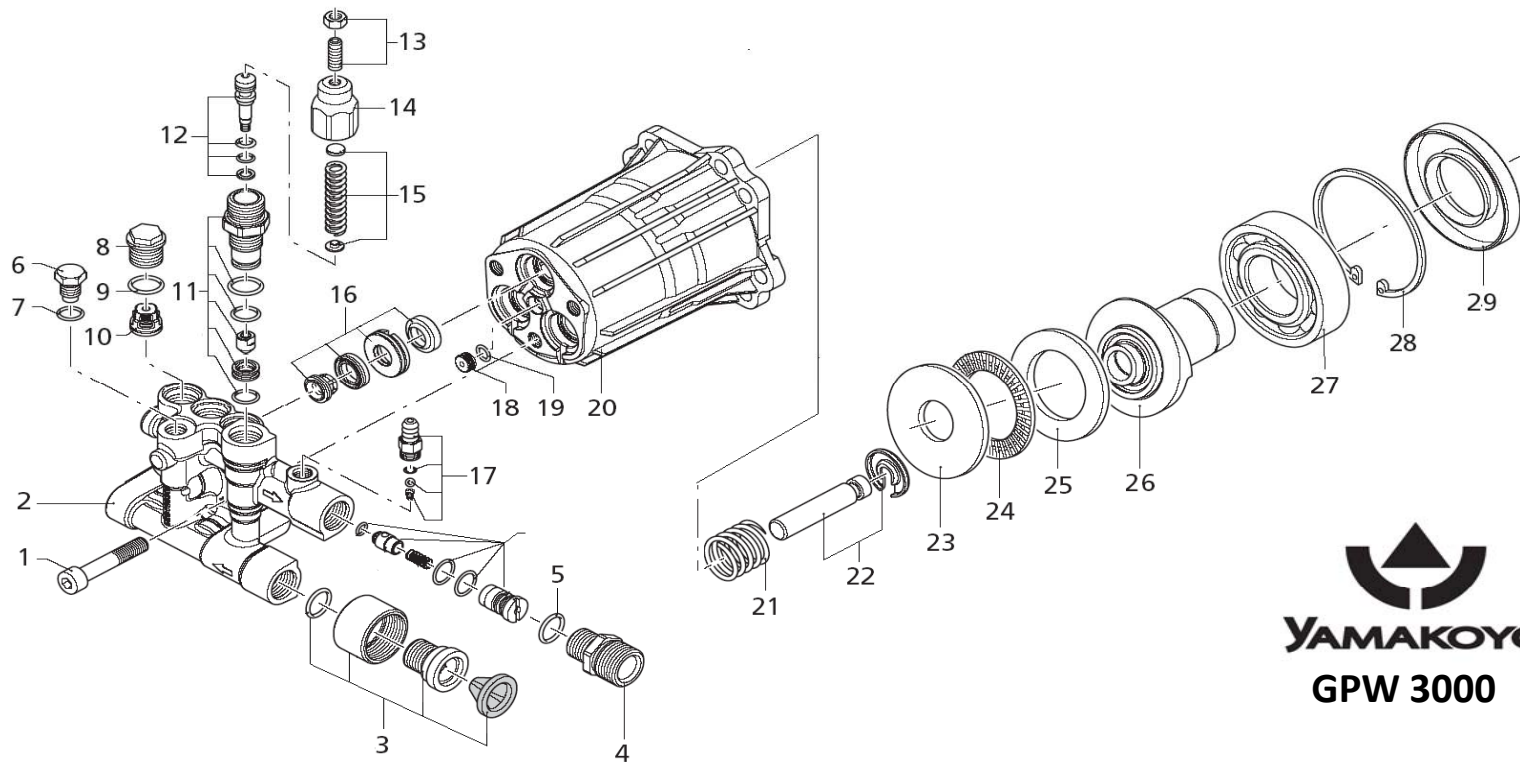

# GPW 3000

## GPW 3000

No.	P/N	Description	Qty	No.	P/N	Description	Qty	No.	P/N	Description	Qty
A	62-111	Frame Assy.	1	F	YK 650 Q	Yamakoyo Engine Assy.	1	I-3	62-449	Green 25 degrees	1
B	62-112	Shock Absorber	2	G	62-603	High Pressure Pump Assy.	1	I-4	62-450	White 40 degrees	1
C	62-100	High Pressure Hose	1	H	62-98	Gun & Wand Assy.	1	I-5	62-453	Black 60 degrees	1
D	62-113	Nut, Wheel	2	I-1	62-447	Nozzle Tip Red 0 degrees	1	J	62-114	Hose & Gun Holder	1
E	62-101	Wheel Assy.	2	I-2	62-448	Yellow 15 degees	1				

GPW 3000											
No.	P/N	Description	Qty	No.	P/N	Description	Qty	No.	P/N	Description	Qty
1	62-401	Head Bolt M8x45	3	13	62-413	Nut M6 & Screw	1	25	62-425	Thrust Washer	1
2	62-533	Pump Head	1	14	62-414	Handle Insert	1	26	62-445	Hollow Shaft	1
3	62-403	Suction Fitting Assy	1	15	62-415	Plate & Spring Set	1	27	62-427	Bearing	1
4	62-404	Outlet Fitting	1	16	62-443	Valve Kit	6	28	62-428	Circlip	1
5	62-405	O-Ring 14x2	1	17	62-417	Hose Niple Set	1	29	62-429	Seal	1
6	62-406	Plug	1	18	62-418	Oil Plug	1	30	62-434	Injector & Jet Kit	1
7	62-407	O-Ring 7.66x1.78	1	19	62-419	O-Ring 6.75x1.78	1		62-577	Manifold Assy	1
8	62-408	Plug	1	20	62-420	Pump Housing	1		62-431	Pump Body Assy	1
9	62-409	O-Ring 14x1.7	1	21	62-421	Spring	3		62-432	O-Ring Seal Kit	1
10	62-534	Complete Valve	6	22	62-535	Piston Kit	3		62-433	Thermal Valve Assy	1
11	62-411	Piston Guide Assy	1	23	62-423	Thrust Washer	1		62-511	Chemical Hose Assy	1
12	62-412	Piston Assy	1	24	62-424	Bushing	1				