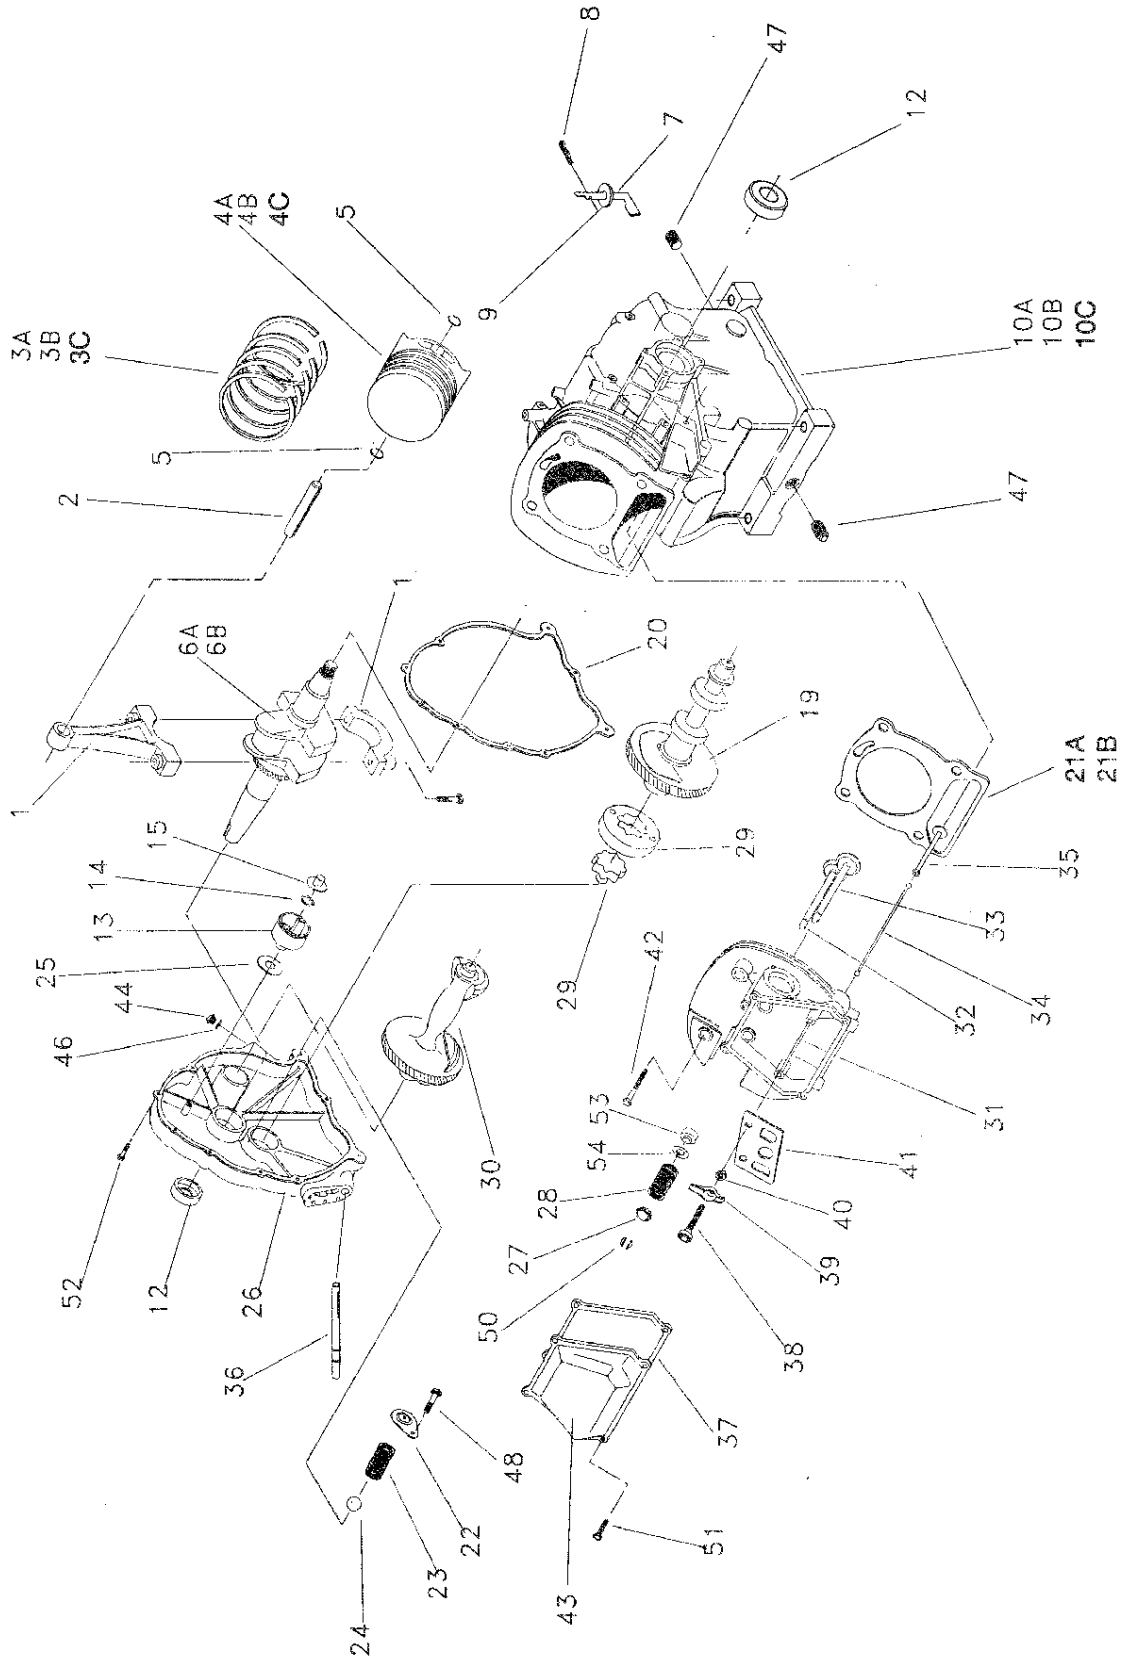

EXPLODED VIEW — LONG BLOCK (GN-320/360/410)

**REPAIR PARTS LIST — LONG BLOCK (GN-320/360/410)**

ITEM	PART NO.	QTY.	DESCRIPTION	ITEM	PART NO.	QTY.	DESCRIPTION
1	71978	1	Connecting Rod With Cap and Bolt	29	86025	1	Gerotor Set
2	71980	1	Piston Pin	30	84430	1	Balancer
3A	89291	1	Piston Ring Set 80 MM (320)	31	21714	1	Cylinder Head With Valve Seats & Guides
3B	71977	1	Piston Ring Set 85 MM (360)	32	86516	1	Exhaust Valve
3C	21533	1	Piston Ring Set 90 MM (410)	33	86517	1	Intake Valve
4A	89217	1	Piston 80 MM (320)	34	88396B	2	Push Rod
4B	76339	1	Piston (360)	35	83897	2	Tappet
4C	96699	1	Piston (410)	36	77158	1	Oil Pick-Up Assembly
5	71983	2	Piston Pin Retainer	37	71987	1	Rocker Cover Gasket
6A	78666A	1	Crankshaft Assembly With Gears (Small Taper)	38	72694	2	Pivot Ball Stud
6B	76378A	1	Crankshaft Assembly With Gears (Straight Shaft)	39	83907	2	Rocker Arm
7	A7628	1	Governor Arm	40	72696	2	Jam Nut (Rocker Arm)
8	78658	1	Governor Arm "R" Pin	41	78694	1	Push Rod Guide Plate
9	78659	2	Governor Arm Washer	42	21742	4	M10-1.5 x 105 Head Bolt
10A	88261D	1	Crankcase H.S. W/Taper Plugs (320)	43	83938	1	Rocker Cover Breather Assembly
10B	88261C	1	Crankcase H.S. W/Taper Plugs (360)	44	76329	1	Oil Fill Plug
10C	88261E	1	Crankcase H.S. W/Taper Plugs (410)	46	86254	1	O-Ring 17.8 I.D. x 2.4 THK.
12	72655	2	Crankshaft Seal	47	26925	2	3/8" NPT Pipe Plug
13	A8930	1	Gov. Gear Assembly	48	74908	1	M5-0.8 x 8MM Screw (Thread Forming)
14	78645	1	Governor Retainer ("C" Ring)	50	86515	4	Valve Spring Keeper
15	A7811	1	Governor Spool	51	78606	4	M6-1 x 12MM Pan Head Screw & Lockwasher
19	A9877	1	Camshaft Assembly	52	A1442	8	Hex Head Flange Bolt M8-1.25 x 42MM
20	76701	1	Crankcase Gasket	53	78672	1	Valve Stem Seal
21A	21713A	1	Cylinder Head Gasket (320-360)	54	89673	2	Valve Spring Washer
21B	21713B	1	Cylinder Head Gasket (410)	N/A	C2610	1	Long Block Assm. (320cc w/item 6A)
22	78691	1	Oil Pressure Relief Cover	N/A	C2611	1	Long Block Assm. (360cc w/item 6A)
23	A5771	1	Pressure Relief Spring	N/A	C2612	1	Long Block Assm. (360cc w/item 6B)
24	A5776	1	Pressure Relief Ball	N/A	C2613	1	Long Block Assm. (410cc w/item 6A)
25	76361	1	Thrust Washer	N/A	C2614	1	Long Block Assm. (410cc w/item 6B)
26	A8898B	1	Gear Cover				
27	86514	2	Valve Spring Retainer				
28	91308	2	Valve Spring				