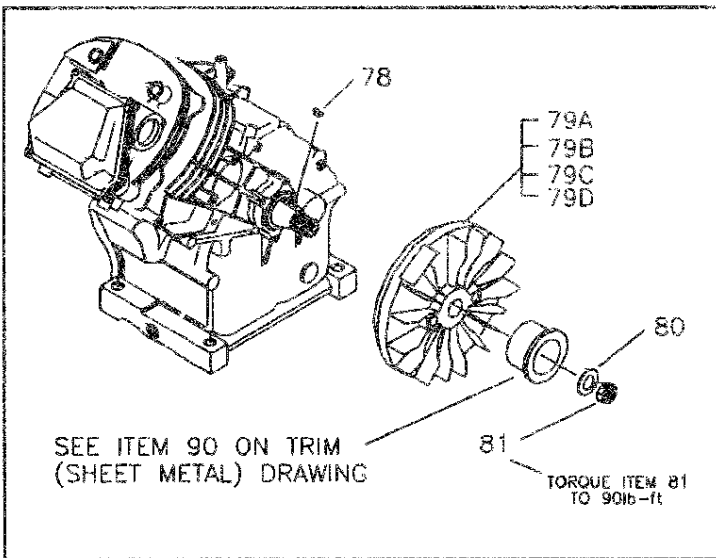

EXPLODED VIEW — STEPPER MOTOR, FLYWHEEL, RECOIL STARTER

ITEM	PART #	QTY.	DESCRIPTION
17	21544	1	Starter Motor Assm.
22	40976	2	SHCS M8 — 1.25 X 20
26	22129	2	Lock Washer M8
78	82774	1	Woodruff Key
79A	SRV77147A	1	360 Flywheel
79B	SRV91222B	1	320/360 Flywheel Ring Gear
79C	SRV91222C	1	410 Flywheel Ring Gear
79D	SRV21745G	1	410 Flywheel
80	67198N	1	Conical Washer

ITEM	PART #	QTY.	DESCRIPTION
81	67890	1	M20 Hex Nut
82	88433	1	Top Wrapper
83	45756	7	M6 X 10 Taptite
84	78609	2	Cover Bolts
85	73104B	1	Air Box Cover
86	92437	1	Blower Housing
87	88434	1	Lower Wrapper
88	66476	4	M6 X 12 HHCS
89	96195	1	Recoil Assembly
90	96196	1	Recoil Cup
91A	73116C	1	Backplate
91B	73116A	1	Backplate, E. SRT
92	81668	5	M6 X 10 HHCS
93	B2160	1	Rubber Spacer