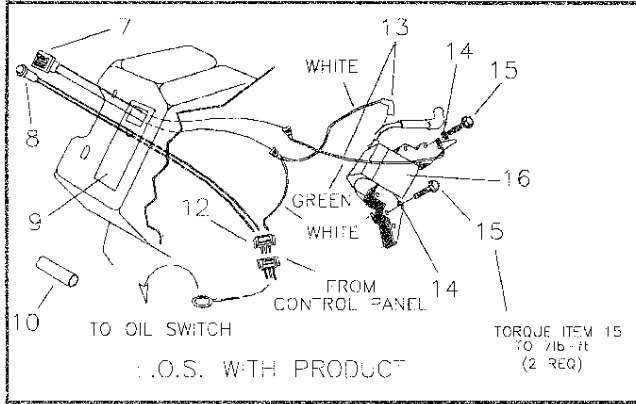

**EXPLODED VIEW — GAS TANK MOUNTING HARDWARE**

ITEM	PART #	QTY.	DESCRIPTION
22	40976	2	SHCS M8-1.25 X 20
26	22129	2	Lock Washer M8
94	B2348	1	Tank Cradle
95	52858	2	M8 Lock Nut
96	59012	2	M8 X 20 FLHCS
97	96083	1	Front Tank Bracket
98	96084	1	Rear Tank Bracket
99	89263	1	Dipstick ASM
100	A6558	1	Oil Fill/Check Tube

**EXPLODED VIEW — LOW OIL SHUTDOWN AND GOVERNOR**

ITEM	PART #	QTY.	DESCRIPTION
7	78653	1	Run/Stop Switch
8	85272	1	LED Assembly
9	93104	1	L.O.S. Decal
10	93611	1	Black Sleeving
12	84329	1	3 Pin Male HSG
13	92981	1	Wire Assembly
14	22097	2	M6 Lockwasher
15	92079	2	M6 X 30 Taptite
16	84542	1	Ignition Coil
18	87221B	1	L.O.S. Module
20	72347	1	Sparkplug