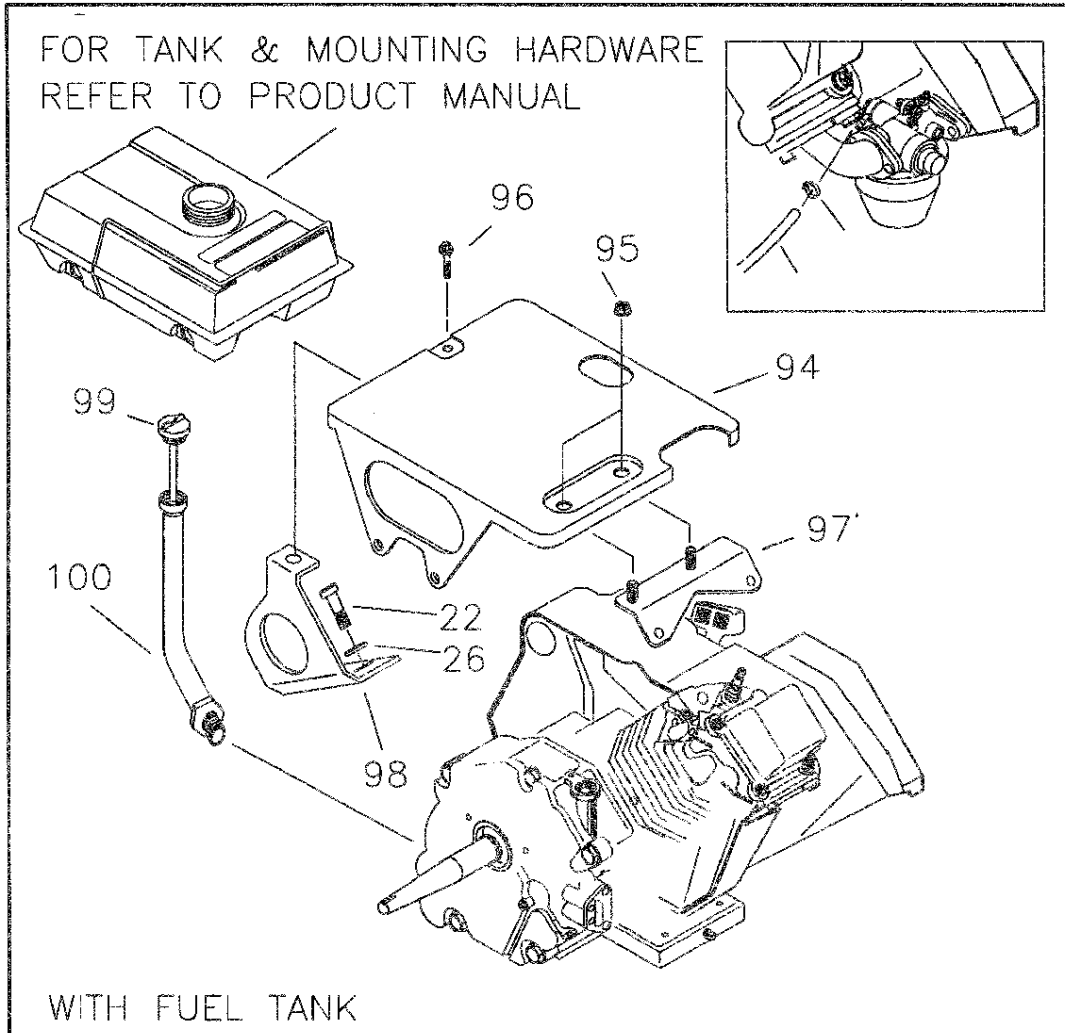

EXPLODED VIEW — GAS TANK MOUNTING HARDWARE

ITEM	PART #	QTY.	DESCRIPTION
22	40976	2	SHCS M8-1.25 X 20
26	22129	2	Lock Washer M8
94	B2348	1	Tank Cradle
95	52858	2	M8 Lock Nut
96	59012	2	M8 X 20 FLHCS
97	96083	1	Front Tank Bracket
98	96084	1	Rear Tank Bracket
99	89263	1	Dipstick ASM
100	A6558	1	Oil Fill/Check Tube