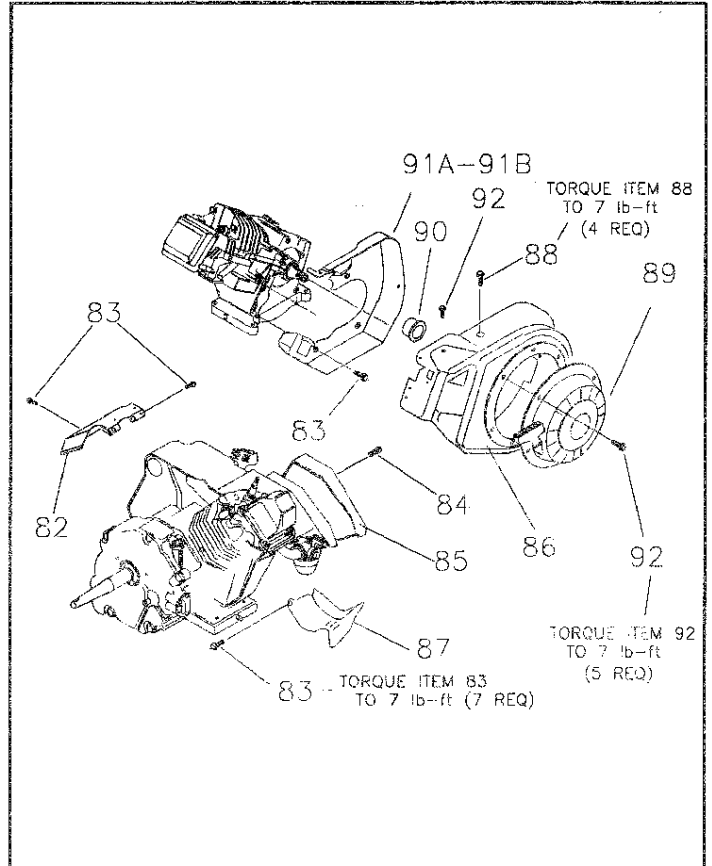

EXPLODED VIEW — STEPPER MOTOR, FLYWHEEL, RECOIL STARTER

ITEM	PART #	QTY.	DESCRIPTION
17	21544	1	Starter Motor Assm.
22	40976	2	SHCS M8 — 1.25 X 20
26	22129	2	Lock Washer M8
78	82774	1	Woodruff Key
79A	SRV77147A	1	360 Flywheel
79B	SRV91222B	1	320/360 Flywheel Ring Gear
79C	SRV91222C	1	410 Flywheel Ring Gear
79D	SRV21745G	1	410 Flywheel
80	67198N	1	Conical Washer

ITEM	PART #	QTY.	DESCRIPTION
81	67890	1	M20 Hex Nut
82	88433	1	Top Wrapper
83	45756	7	M6 X 10 Taptite
84	78609	2	Cover Bolts
85	73104B	1	Air Box Cover
86	92437	1	Blower Housing
87	88434	1	Lower Wrapper
88	66476	4	M6 X 12 HHCS
89	96195	1	Recoil Assembly
90	96196	1	Recoil Cup
91A	73116C	1	Backplate
91B	73116A	1	Backplate, E. SRT
92	81668	5	M6 X 10 HHCS
93	B2160	1	Rubber Spacer