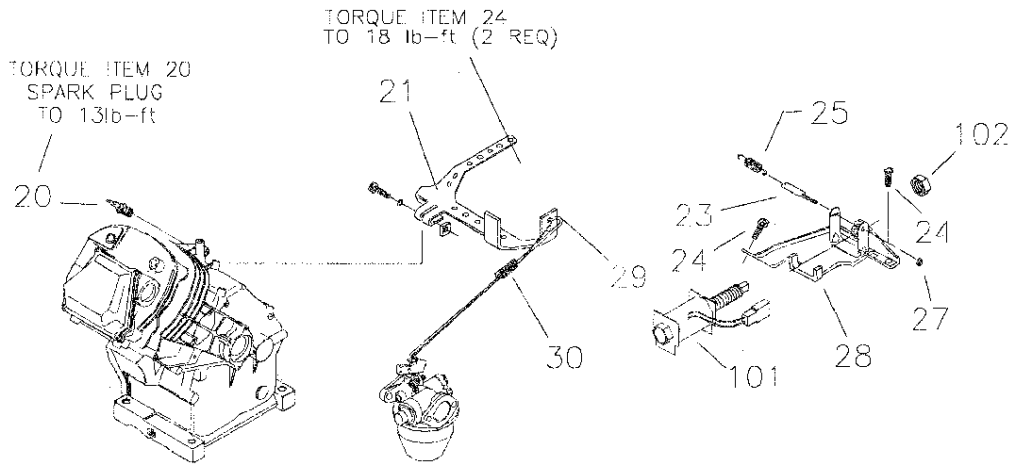

**EXPLODED VIEW — GAS TANK MOUNTING HARDWARE**

ITEM	PART #	QTY.	DESCRIPTION
22	40976	2	SHCS M8-1.25 X 20
26	22129	2	Lock Washer M8
94	B2348	1	Tank Cradle
95	52858	2	M8 Lock Nut
96	59012	2	M8 X 20 FLHCS
97	96083	1	Front Tank Bracket
98	96084	1	Rear Tank Bracket
99	89263	1	Dipstick ASM
100	A6558	1	Oil Fill/Check Tube

**EXPLODED VIEW — OIL FILTER AND OPTIONAL OIL FILL TUBE**

ITEM	PART #	QTY.	DESCRIPTION
2	86999	1	Oil Filter Gasket
3A	72709	1	Oil Blockoff
3B	94683	1	Oil Filter Adapter
4	49821	2	M8 X 30 SHCS
5	99236	1	Oil Press Switch
6	70185	1	Oil Filter

**EXPLODED VIEW — LOW OIL SHUTDOWN AND GOVERNOR**

ITEM	PART #	QTY.	DESCRIPTION
7	78653	1	Run/Stop Switch
8	85272	1	LED Assembly
9	93104	1	L.O.S. Decal
10	93611	1	Black Sleeving
12	84329	1	3 Pin Male HSG
13	92981	1	Wire Assembly
14	22097	2	M6 Lockwasher
15	92079	2	M6 X 30 Taptite
16	84542	1	Ignition Coil
18	87221B	1	L.O.S. Module
20	72347	1	Sparkplug