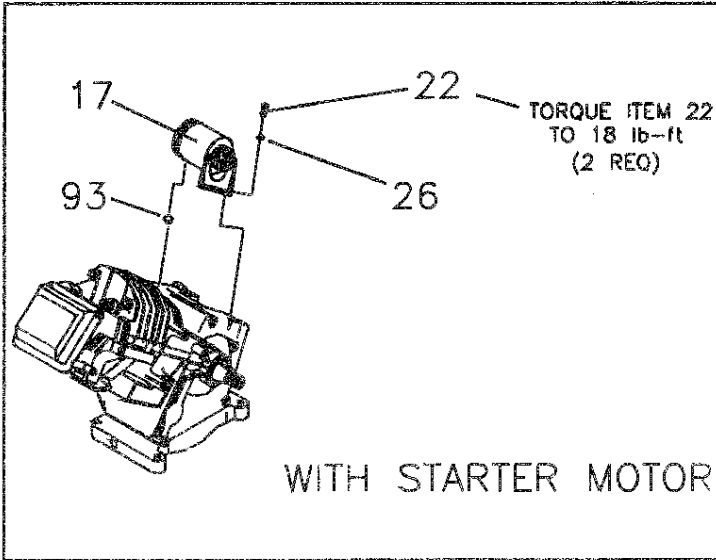

EXPLODED VIEW — STEPPER MOTOR, FLYWHEEL, RECOIL STARTER

ITEM	PART #	QTY.	DESCRIPTION
17	21544	1	Starter Motor Assm.
22	40976	2	SHCS M8 — 1.25 X 20
26	22129	2	Lock Washer M8
78	82774	1	Woodruff Key
79A	SRV77147A	1	360 Flywheel
79B	SRV91222B	1	320/360 Flywheel Ring Gear
79C	SRV91222C	1	410 Flywheel Ring Gear
79D	SRV21745G	1	410 Flywheel
80	67198N	1	Conical Washer

ITEM	PART #	QTY.	DESCRIPTION
81	67890	1	M20 Hex Nut
82	88433	1	Top Wrapper
83	45756	7	M6 X 10 Taptite
84	78609	2	Cover Bolts
85	73104B	1	Air Box Cover
86	92437	1	Blower Housing
87	88434	1	Lower Wrapper
88	66476	4	M6 X 12 HHCS
89	96195	1	Recoil Assembly
90	96196	1	Recoil Cup
91A	73116C	1	Backplate
91B	73116A	1	Backplate, E. SRT
92	81668	5	M6 X 10 HHCS
93	B2160	1	Rubber Spacer