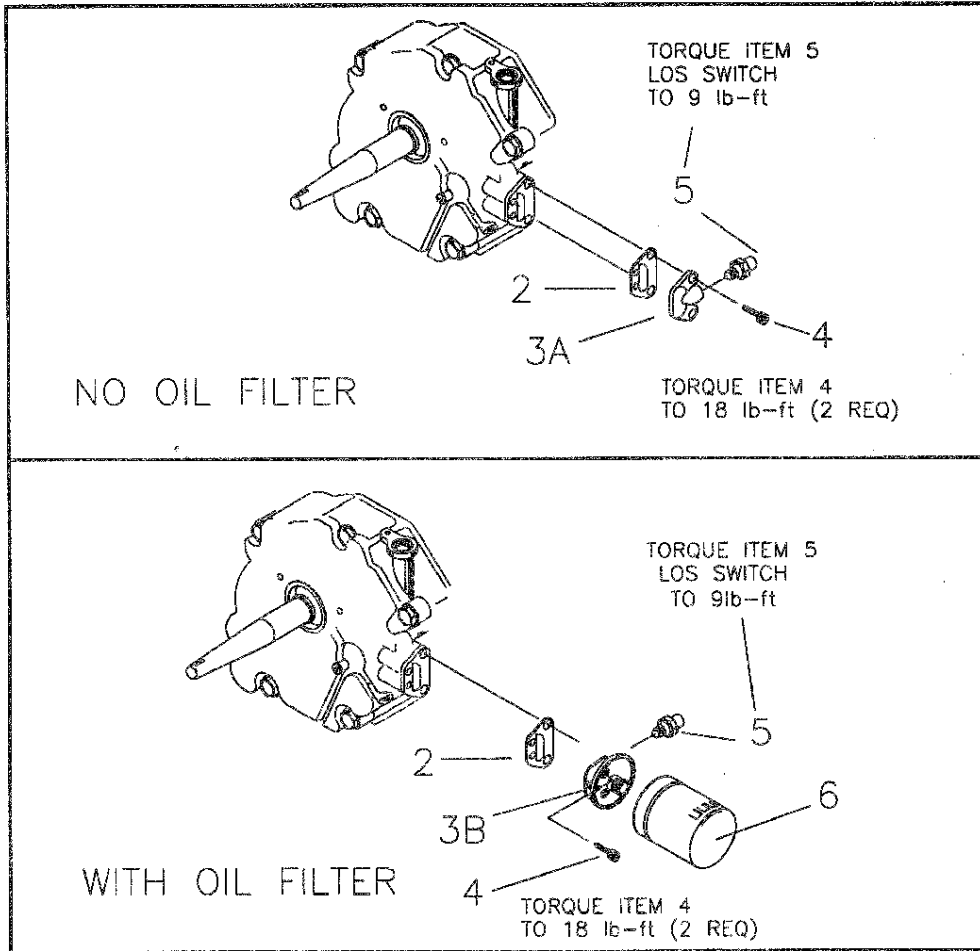

EXPLODED VIEW — OIL FILTER AND OPTIONAL OIL FILL TUBE

ITEM	PART #	QTY.	DESCRIPTION
2	86999	1	Oil Filter Gasket
3A	72709	1	Oil Blockoff
3B	94683	1	Oil Filter Adapter
4	49821	2	M8 X 30 SHCS
5	99236	1	Oil Press Switch
6	70185	1	Oil Filter