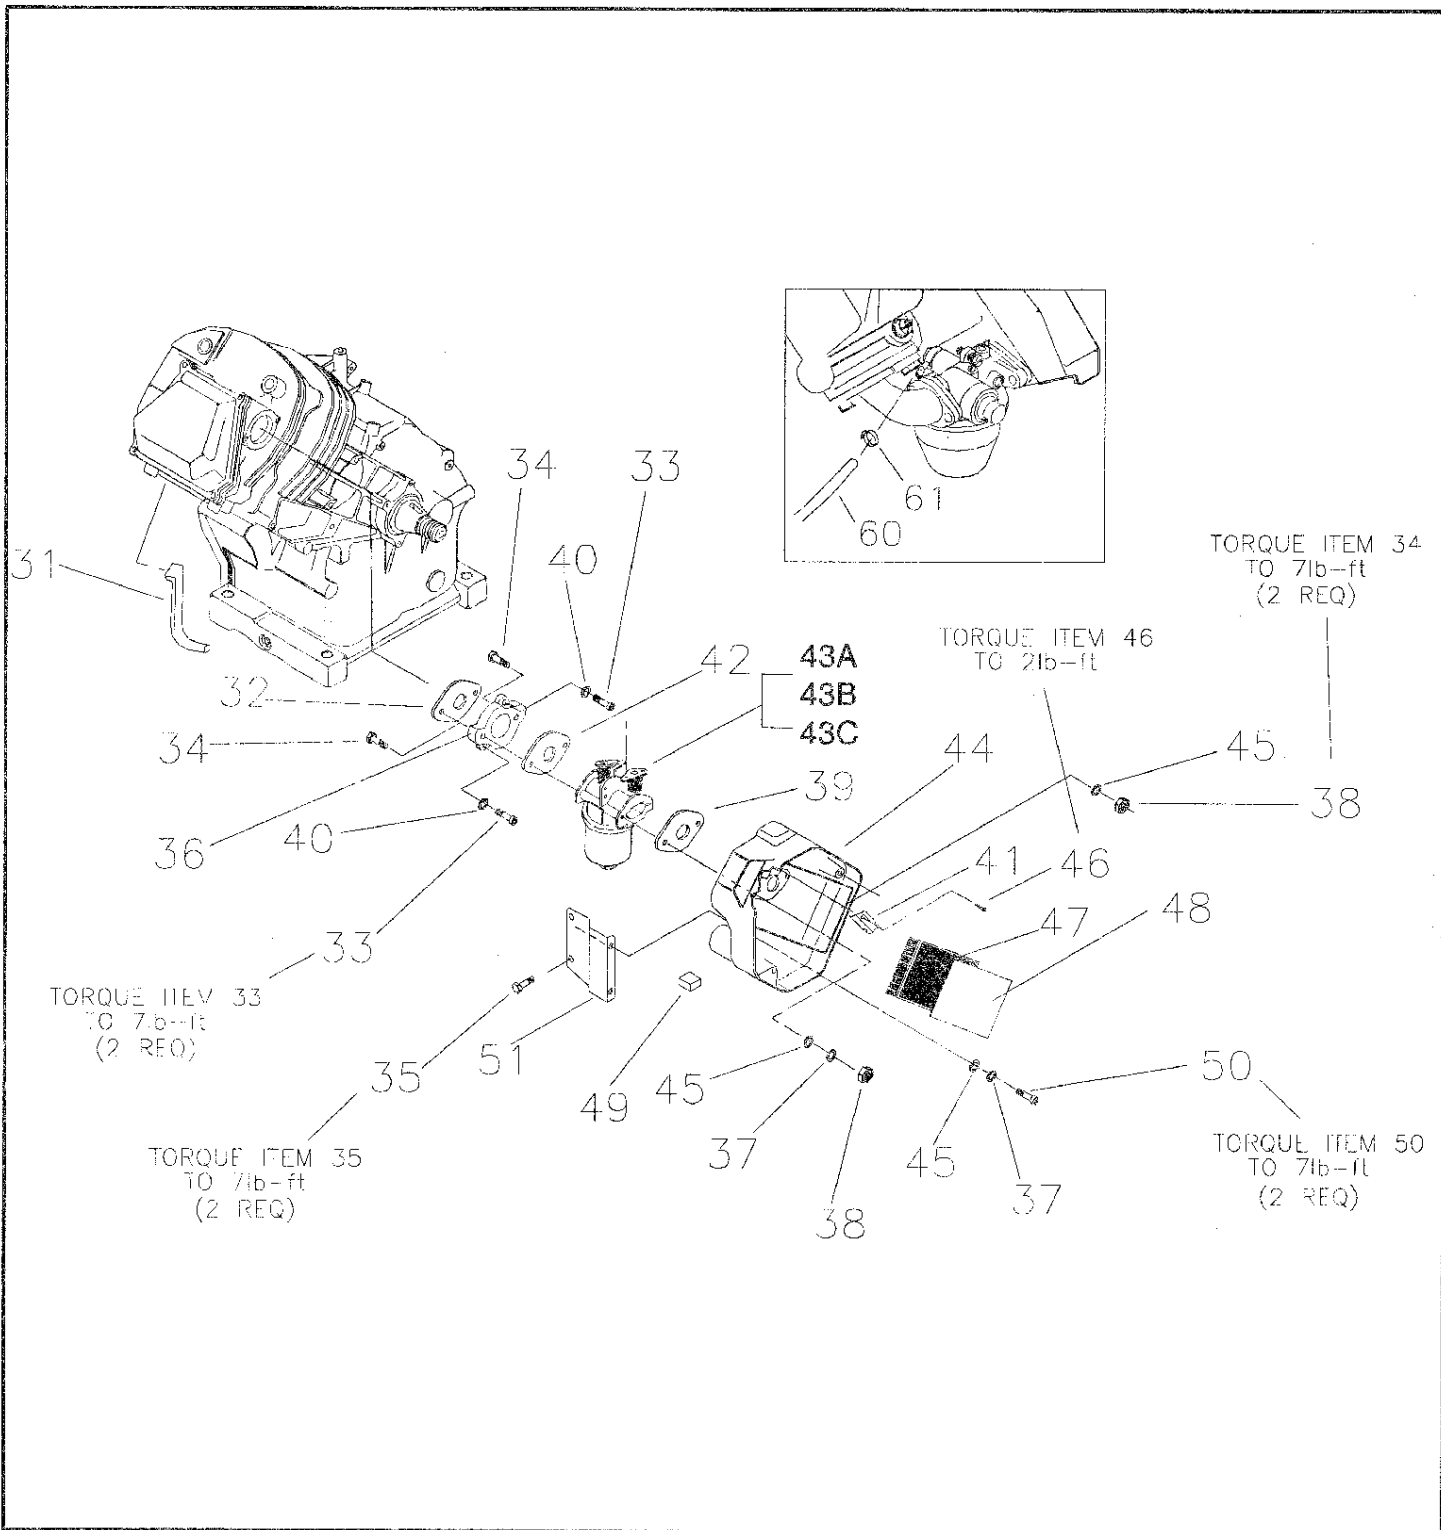

EXPLODED VIEW — AIR CLEANER AND CARBURETOR

Generac GN-320/360/410 Engine

AIR CLEANER AND CARBURETOR

ITEM	DESCRIPTION	PART NO.	QTY.	ITEM	DESCRIPTION	PART NO.	QTY.
31	Breather Hose	72745	1	44	Air Cleaner Base	73108A	1
32	Manifold Head Gasket	91039	1	45	M6 Flatwasher	49811	4
33	M6 x 20 SHCS	40945	2	46	#8 x 3/8" Plastite Screw	59635	1
34	Carburetor Bolt	81647	2	47	Air Filter	73111	1
35	M6 x 12 HHCS	66476	2	48	Precleaner	81646	1
36	K Adapter	91028	1	49	Choke Knob	83504	1
37	M6 Lock Washer	22097	3	50	M6 x 16 HHCS	47411	2
38	M6 Hex Nut	49813	2	51	Bracket Air Box	90827	1
39	Carburetor/Air Box Gasket	90970	1	60	1/4" ID Hose	30340	12"
40	M6 Ribbed Lock-washer	93873	2	61	Hose Clamp	48031C	1
41	Spitback Plate	91204	1				
42	Carburetor/Manifold Gasket	89228	1				
43A	320 Nikki Carburetor	93302A	1				
43B	360 Nikki Carburetor	91187A	1				
43C	410 Nikki Carburetor	A4600	1