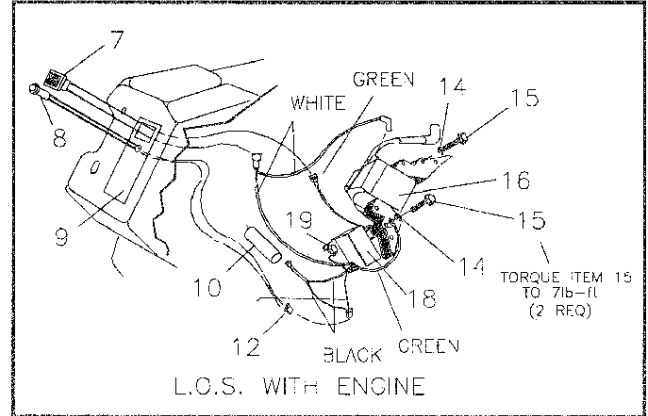

**EXPLODED VIEW — GAS TANK MOUNTING HARDWARE**

ITEM	PART #	QTY.	DESCRIPTION
22	40976	2	SHCS M8-1.25 X 20
26	22129	2	Lock Washer M8
94	B2348	1	Tank Cradle
95	52858	2	M8 Lock Nut
96	59012	2	M8 X 20 FLHCS
97	96083	1	Front Tank Bracket
98	96084	1	Rear Tank Bracket
99	89263	1	Dipstick ASM
100	A6558	1	Oil Fill/Check Tube

**EXPLODED VIEW — OIL FILTER AND OPTIONAL OIL FILL TUBE**

ITEM	PART #	QTY.	DESCRIPTION
2	86999	1	Oil Filter Gasket
3A	72709	1	Oil Blockoff
3B	94683	1	Oil Filter Adapter
4	49821	2	M8 X 30 SHCS
5	99236	1	Oil Press Switch
6	70185	1	Oil Filter

**EXPLODED VIEW — LOW OIL SHUTDOWN AND GOVERNOR**

ITEM	PART #	QTY.	DESCRIPTION
7	78653	1	Run/Stop Switch
8	85272	1	LED Assembly
9	93104	1	L.O.S. Decal
10	93611	1	Black Sleeving
12	84329	1	3 Pin Male HSG
13	92981	1	Wire Assembly
14	22097	2	M6 Lockwasher
15	92079	2	M6 X 30 Taptite
16	84542	1	Ignition Coil
18	87221B	1	L.O.S. Module
20	72347	1	Sparkplug