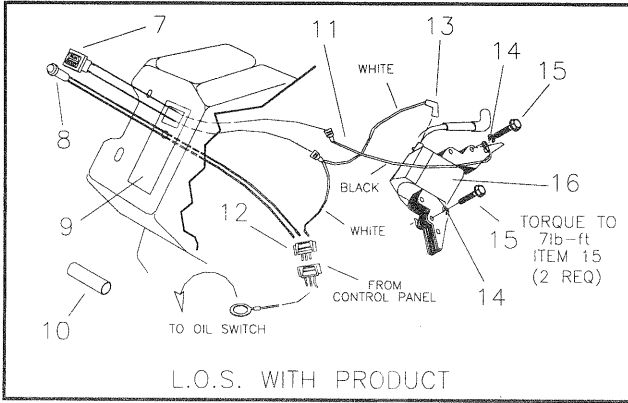

**EXPLODED VIEW — OIL FILTER AND OPTIONAL OIL FILL TUBE**

ITEM	PART #	QTY.	DESCRIPTION
1	94820	1	Expansion Plug
2	91848	1	Oil Filter Gasket
3A	88758	1	Oil Blockoff
3B	84982	1	Oil Filter Adapter
4	92978	2	M6 X 18 Taptite
5	99236	1	Oil Press Switch
6	70185	1	Oil Filter

**EXPLODED VIEW — LOW OIL SHUTDOWN AND GOVERNOR**

ITEM	PART #	QTY.	DESCRIPTION
7	78653	1	Run/Stop Switch
8	85272	1	LED Assembly
8A	86753	1	LED Assembly
9	84195	1	L.O.S. Decal
10	85620	1	Black Sleeving
11	00285271	1	Black Wire Assembly
12	84329	1	3 Pin Male HSG
13	00185271	1	White Wire Assembly
14	22097	2	M6 Lockwasher
15	82981	2	M6 X 30 Taptite
16	81675	1	Ignition Coil
17	84274	1	Tinnerman Clamp
18	87221A	1	L.O.S. Module
19	45756	1	M6 x 10mm Screw
20	72347	1	Sparkplug