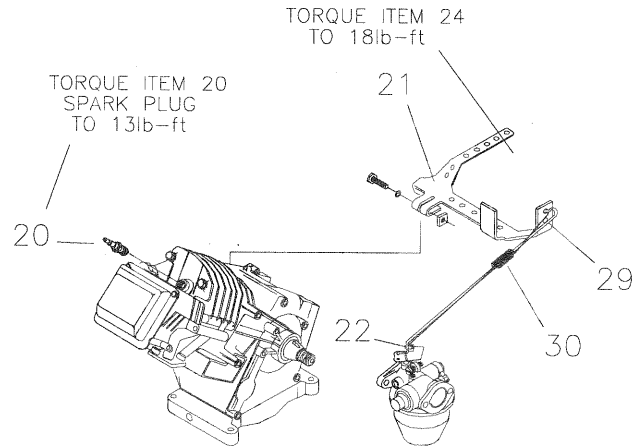

EXPLODED VIEW — LOW OIL SHUTDOWN AND GOVERNOR

ITEM	PART #	QTY.	DESCRIPTION
7	78653	1	Run/Stop Switch
8	85272	1	LED Assembly
8A	86753	1	LED Assembly
9	84195	1	L.O.S. Decal
10	85620	1	Black Sleeving
11	00285271	1	Black Wire Assembly
12	84329	1	3 Pin Male HSG
13	00185271	1	White Wire Assembly
14	22097	2	M6 Lockwasher
15	82981	2	M6 X 30 Taptite
16	81675	1	Ignition Coil
17	84274	1	Tinnerman Clamp
18	87221A	1	L.O.S. Module
19	45756	1	M6 x 10mm Screw
20	72347	1	Sparkplug

ITEM	PART #	QTY.	DESCRIPTION
21	86962	1	Governor Lever
22	85953	1	Wear Washer
23	83502	1	Adjust Screw
24	83512	1	M8 X 15 Taptite
25A	78604	1	60Hz Gov. Spring
25B	86643	1	50Hz Gov. Spring
26	66476	1	M6 X 12 HHCS
27	83503	1	M5 Lock Nut
28	83781	1	Governor Brkt.
29	86384	1	Governor Rod
30	86037	1	Anti-Lash Spring
100	83782	1	Idle Coil ASM
101	66311	1	M8 — 1.25 Jam Nut