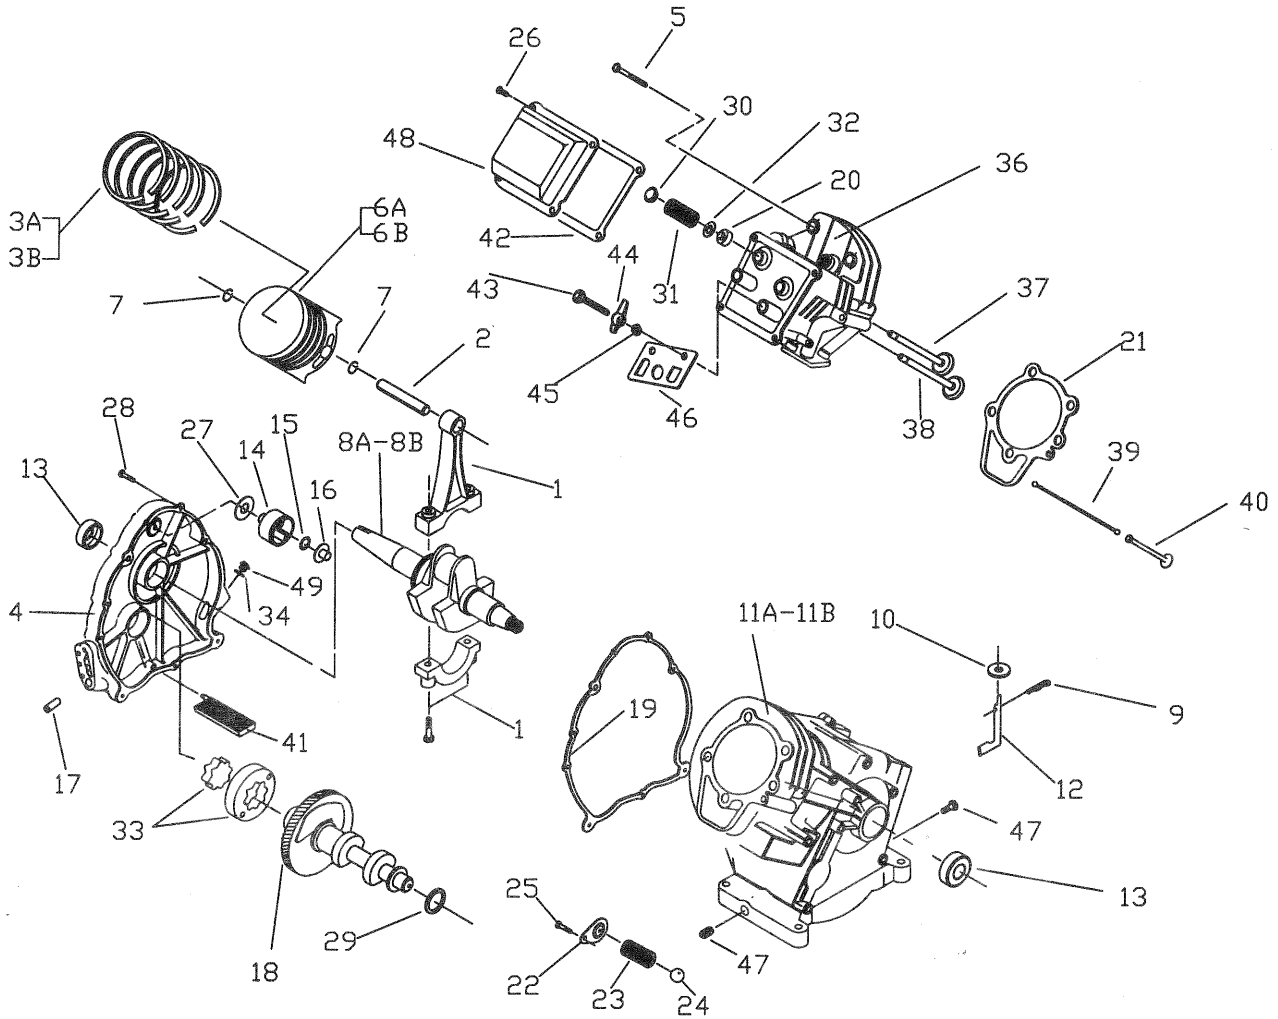

**EXPLODED VIEW — LONG BLOCK**

**LONG BLOCK**

<u>ITEM</u>	<u>DESCRIPTION</u>	<u>PART NO.</u>	<u>QTY.</u>	<u>ITEM</u>	<u>DESCRIPTION</u>	<u>PART NO.</u>	<u>QTY.</u>
N/A	Long Block Assembly (190cc used with Item 8A)	C2605	1	28	M8-1.25 x 35mm Screw	89230	6
	Long Block Assembly (190cc used with Item 8B)	C2606	1	29	Spring Washer	99922	1
	Long Block Assembly (220cc used with Item 8A)	C2607	1	30	Valve Spring Retainer	A1720	2
	Long Block Assembly (220cc used with Item 8B)	C2608	1	31	Valve Spring	88401	2
1	Connecting Rod Assembly	78621	1	32	Valve Spring Wear Washer	84186	2
2	Piston Pin	76389	1	33	Geroter Set	83192	1
3A	Piston Ring Set [190cc]	78660	1	34	"O" Ring	86254	1
3B	Piston Ring Set [220cc]	88411	1	36	Cylinder Head Assembly	21705B	1
4	Gear Cover Assembly (Customer also must order Part No. 94820 - Expansion Plug)	A8897A	1	37	Exhaust Valve	90082	1
5	M8 x 56mm Head Bolt	77168	5	38	Intake Valve	90081	1
6A	Piston [190cc]	90325	1	39	Push Rod	88396A	2
6B	Piston [220cc]	88057	1	40	Tappet	83235	2
7	Pin Retainer Ring	76390	2	41	Oil Pick-up Assembly	80336	1
8A	Tapered Crankshaft Assm.	83337	1	42	Rocker Cover Gasket	96362	1
8B	Straight Crankshaft Assm.	83338	1	43	Pivot Ball Stud	77161	2
9	Governor "R" Pin	78658	1	44	GN-190/220 Rocker Arm	77160	2
10	Gov. Arm Thrust Washer	78659	1	45	Rocker Arm Jam Nut	76307	2
11A	Crankcase Assm. [190cc]	89213K	1	46	Push Rod Guide Plate	88403	1
11B	Crankcase Assm. [220cc]	89213J	1	47	1/4" NPT Pipe Plug	72657	2
12	Governor Arm	A7637	1	48	Rocker Cover Assembly	88412	1
13	Oil Seal	81695	2	49	Plastic Oil Fill Plug	76329	1
14	Governor Gear Assembly	A8929	1				
15	Governor Gear C-Ring	78645	1				
16	Governor Spool	A7811	1				
17	1/8" NPT Pipe Plug	72683	1				
18	Camshaft Assembly	A9878	1				
19	Crankcase Gasket	89096	1				
20	Valve Stem Seal	88156	1				
21	Cylinder Head Gasket	A8822	1				
22	Oil Pressure Relief Cover	78691	1				
23	Oil Pressure Spring	A5772	1				
24	11/32" Ball	A5776	1				
25	Taptite, M5-0.8 x 10	74908	1				
26	M6-1.0 x 12mm Screw	78606	4				
27	Gov. Gear Thrust Washer	76361	1				