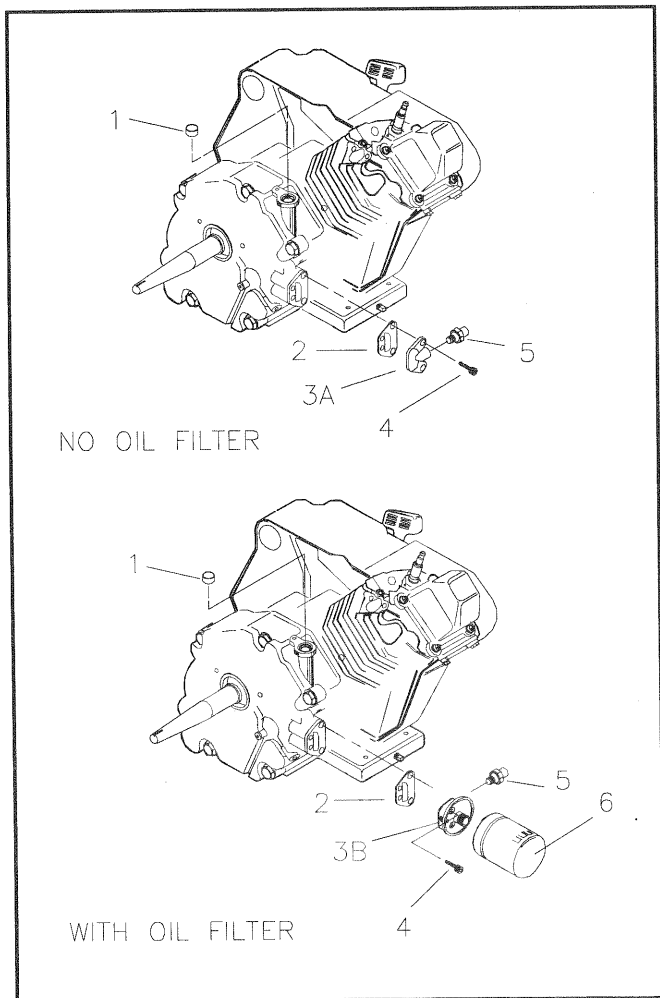

EXPLODED VIEW — OIL FILTER AND OPTIONAL OIL FILL TUBE

ITEM	PART #	QTY.	DESCRIPTION
1	94820	1	Expansion Plug
2	91848	1	Oil Filter Gasket
3A	88758	1	Oil Blockoff
3B	84982	1	Oil Filter Adapter
4	92978	2	M6 X 18 Taptite
5	99236	1	Oil Press Switch
6	70185	1	Oil Filter

ITEM	PART #	QTY.	DESCRIPTION
64	74908	2	M5 X 12 Taptite
65	91475	1	Dipstick ASM
66	90388	1	M6 X 12 Taptite
67	22473	1	M6 Flat Washer
68	47411	1	M6 X 16 HHCS
69	91230	1	Rubber Washer
70	91041	1	Fill Tube
71	95997	1	Oil Fill Brkt
72	77395	1	M6 Flange Nut