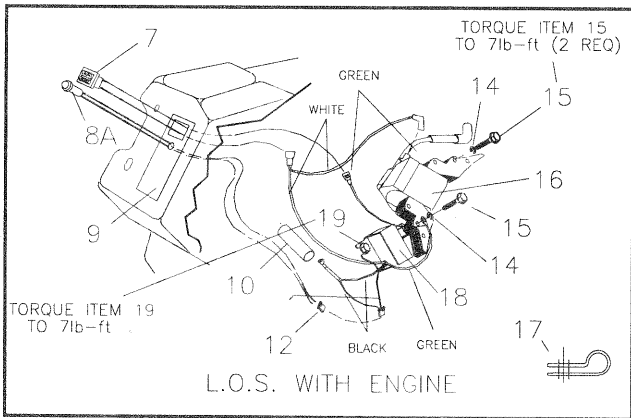

**EXPLODED VIEW — OIL FILTER AND OPTIONAL OIL FILL TUBE**

ITEM	PART #	QTY.	DESCRIPTION
1	94820	1	Expansion Plug
2	91848	1	Oil Filter Gasket
3A	88758	1	Oil Blockoff
3B	84982	1	Oil Filter Adapter
4	92978	2	M6 X 18 Taptite
5	99236	1	Oil Press Switch
6	70185	1	Oil Filter

**EXPLODED VIEW — LOW OIL SHUTDOWN AND GOVERNOR**

ITEM	PART #	QTY.	DESCRIPTION
7	78653	1	Run/Stop Switch
8	85272	1	LED Assembly
8A	86753	1	LED Assembly
9	84195	1	L.O.S. Decal
10	85620	1	Black Sleeving
11	00285271	1	Black Wire Assembly
12	84329	1	3 Pin Male HSG
13	00185271	1	White Wire Assembly
14	22097	2	M6 Lockwasher
15	82981	2	M6 X 30 Taptite
16	81675	1	Ignition Coil
17	84274	1	Tinnerman Clamp
18	87221A	1	L.O.S. Module
19	45756	1	M6 x 10mm Screw
20	72347	1	Sparkplug