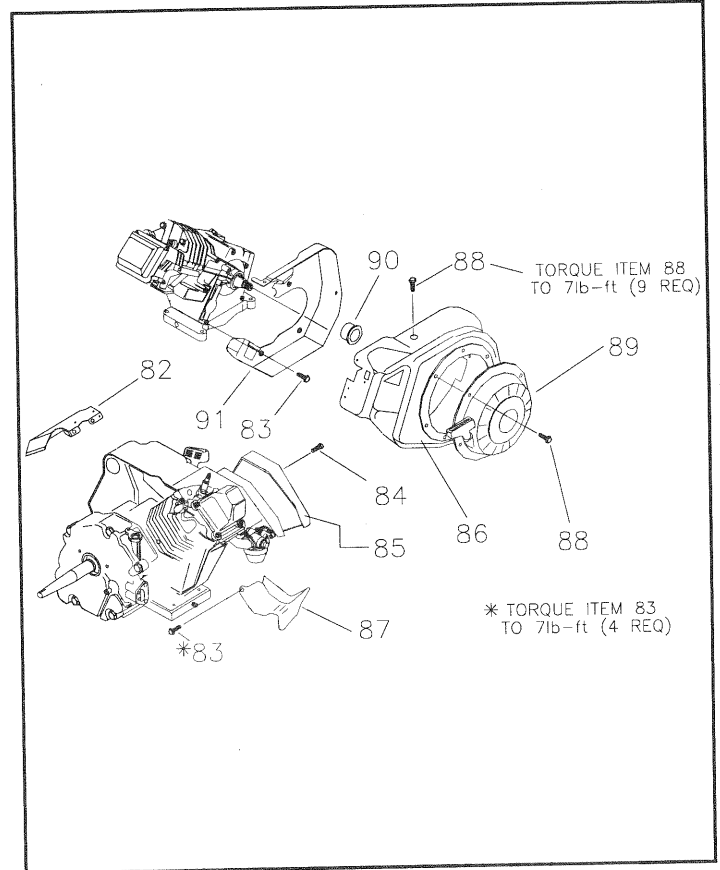

EXPLODED VIEW — STEPPER MOTOR, FLYWHEEL, RECOIL STARTER

ITEM	PART #	QTY.	DESCRIPTION
55	83512	2	M8 X 15 Taptite
78	82774	1	Woodruff Key
79A	SRV77182T	1	191 Flywheel
79B	SRV77182E	1	220 Flywheel
80	83312	1	Conical Washer
81	81810	1	M16 Hex Nut
82	92984	1	Top Wrapper
83	45756	4	M6 X 10 Taptite
84	78609	2	Cover Bolts

ITEM	PART #	QTY.	DESCRIPTION
85	78608A	1	Air Box Cover
86	90695A	1	Blower Housing
87	89739	1	Lower Wrapper
88	66476	9	M6 X 12 HHCS
89	A2799	1	Recoil Assembly
90	A2842	1	Recoil Cup
91	78651C	1	Backplate
92	59636	1	#4 X 3.37 Long
93	86296	1	Governor Rod
94	88905	1	Extension Spring
95	89477	1	Spring Clip
96	89478	1	Snap Button
97	40976	1	SHCS M8—1.25 X 20
98	90192	1	Carb Wear Washer
99	92059	1	Stepper Motor