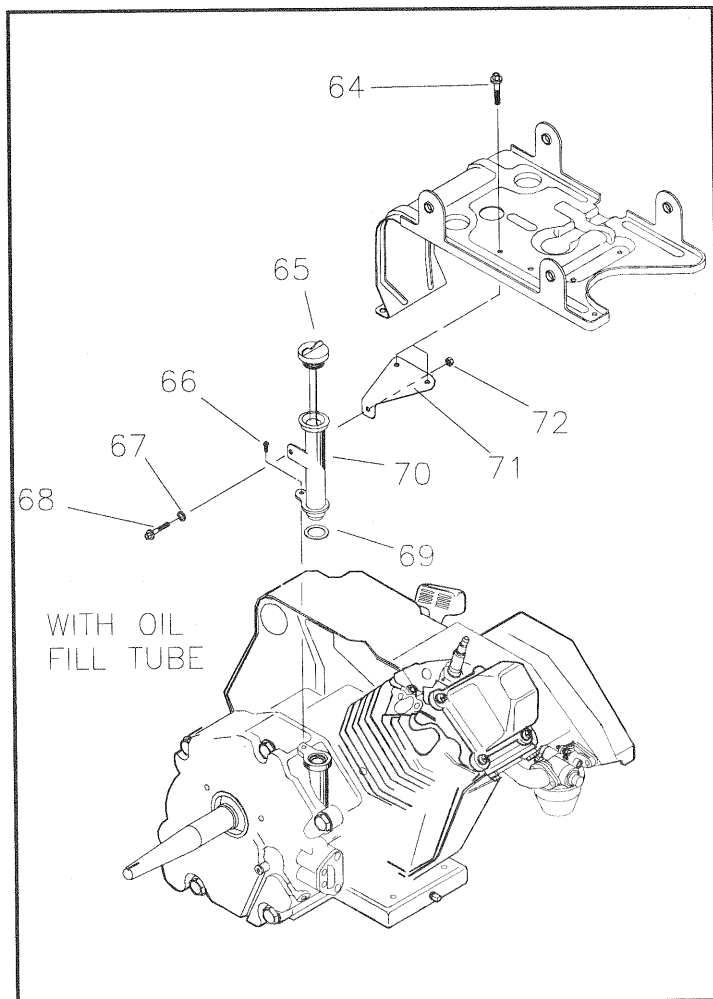

EXPLODED VIEW — OIL FILTER AND OPTIONAL OIL FILL TUBE

ITEM	PART #	QTY.	DESCRIPTION
1	94820	1	Expansion Plug
2	91848	1	Oil Filter Gasket
3A	88758	1	Oil Blockoff
3B	84982	1	Oil Filter Adapter
4	92978	2	M6 X 18 Taptite
5	99236	1	Oil Press Switch
6	70185	1	Oil Filter

ITEM	PART #	QTY.	DESCRIPTION
64	74908	2	M5 X 12 Taptite
65	91475	1	Dipstick ASM
66	90388	1	M6 X 12 Taptite
67	22473	1	M6 Flat Washer
68	47411	1	M6 X 16 HHCS
69	91230	1	Rubber Washer
70	91041	1	Fill Tube
71	95997	1	Oil Fill Brkt
72	77395	1	M6 Flange Nut