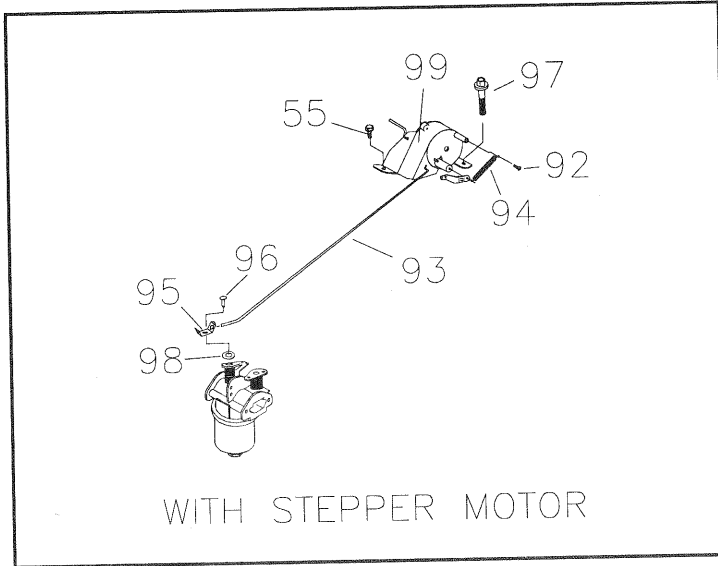

EXPLODED VIEW — STEPPER MOTOR, FLYWHEEL, RECOIL STARTER

ITEM	PART #	QTY.	DESCRIPTION
55	83512	2	M8 X 15 Taptite
78	82774	1	Woodruff Key
79A	SRV77182T	1	191 Flywheel
79B	SRV77182E	1	220 Flywheel
80	83312	1	Conical Washer
81	81810	1	M16 Hex Nut
82	92984	1	Top Wrapper
83	45756	4	M6 X 10 Taptite
84	78609	2	Cover Bolts

ITEM	PART #	QTY.	DESCRIPTION
85	78608A	1	Air Box Cover
86	90695A	1	Blower Housing
87	89739	1	Lower Wrapper
88	66476	9	M6 X 12 HHCS
89	A2799	1	Recoil Assembly
90	A2842	1	Recoil Cup
91	78651C	1	Backplate
92	59636	1	#4 X 3.37 Long
93	86296	1	Governor Rod
94	88905	1	Extension Spring
95	89477	1	Spring Clip
96	89478	1	Snap Button
97	40976	1	SHCS M8—1.25 X 20
98	90192	1	Carb Wear Washer
99	92059	1	Stepper Motor