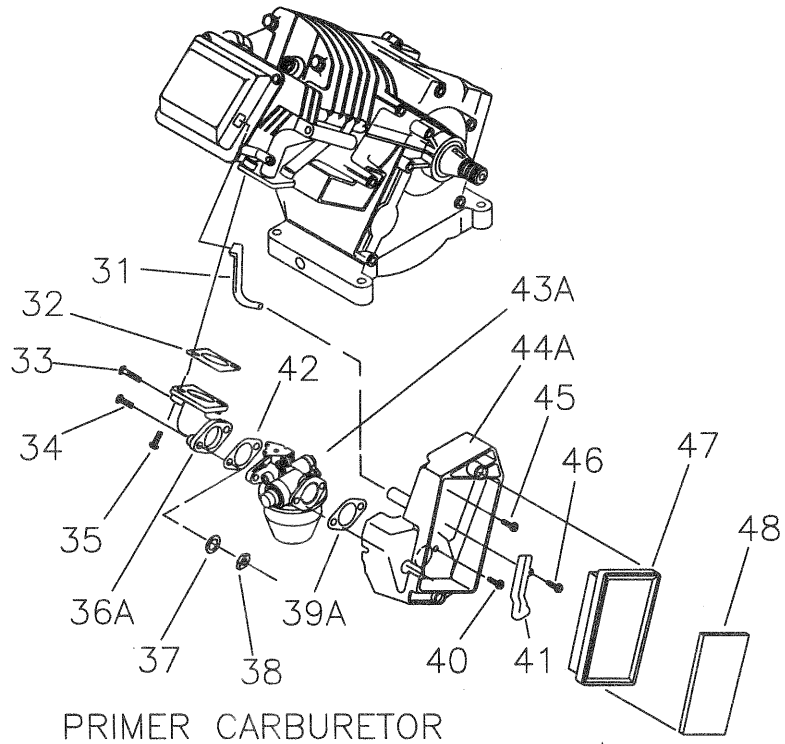

EXPLODED VIEW — AIR CLEANER AND CARBURETOR

ITEM	DESCRIPTION	PART NO.	QTY.
31	Breather Hose	90947	1
32	Manifold Head Gasket	90051	1
33	M6 x 55mm Capscrew	57058	1
34	M6 x 25mm Capscrew	80318	1
35	M6 x 30mm Screw	80316	2
36A	Intake Manifold	20136	1
37	M6 Lock Washer	22097	2
38	M6 Hex Nut	49813	2
39A	Carburetor/Air Box Gasket	21202	1
40	#10-32 x 3/4" Screw	36935	2
41	Canal Cover	80303	1
42	Carburetor/Manifold Gasket	21201	1
43A	Dellorto Carburetor	21203	1
44A	Air Cleaner Base	21200	1
45	M6 x 12mm Capscrew	66476	1
46	#8 x 3/8" Plastite Screw	59635	1
47	Air Filter	78601	1
48	Precleaner	78602	1