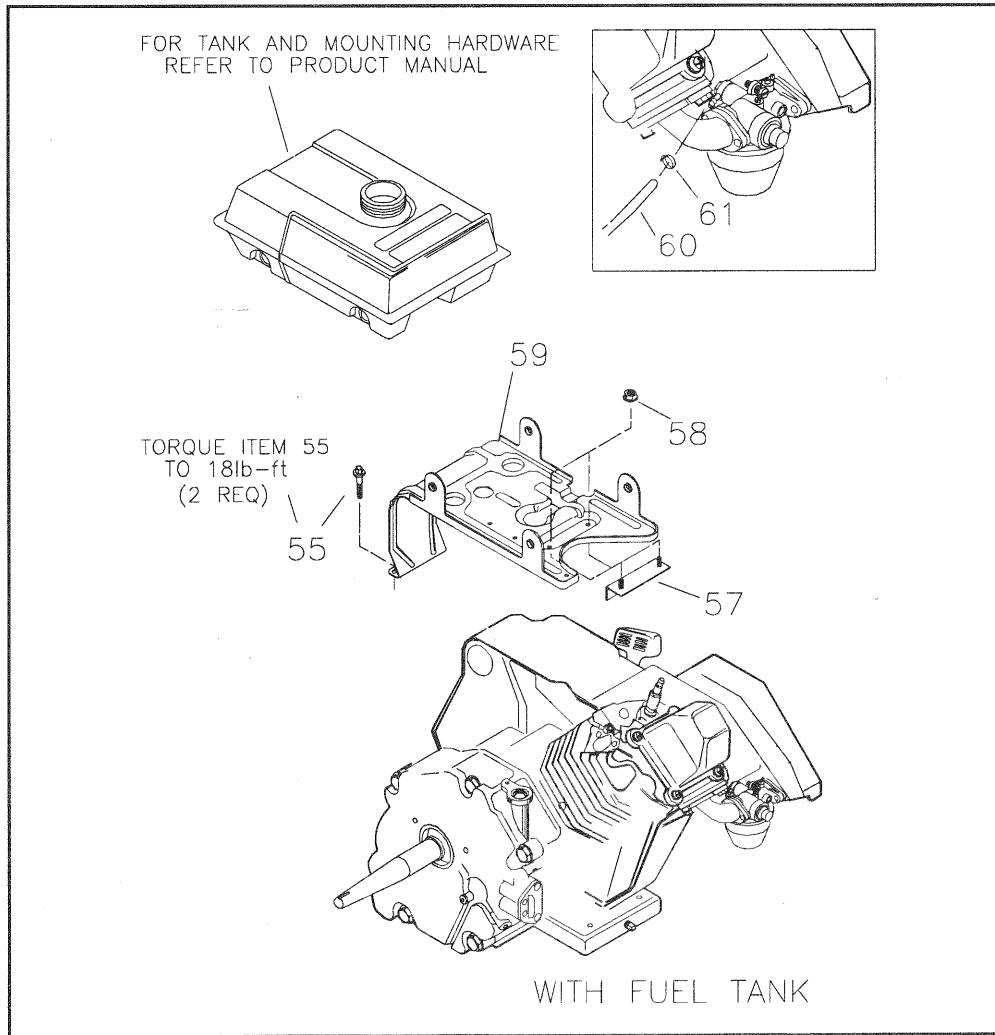

EXPLODED VIEW — GAS TANK

ITEM	PART #	QTY.	DESCRIPTION
55	83512	2	M6 X 15 Taptite
57	95213	1	Tank Bracket
58	77395	2	M6 Flange Nut
59	95214	1	Tank Cradle
60	30340	12"	1/4" ID Hose
61	48031C	1	Hose Clamp