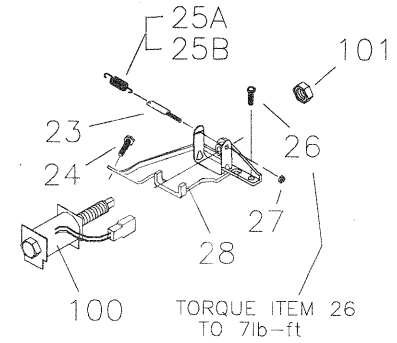

EXPLODED VIEW — LOW OIL SHUTDOWN AND GOVERNOR

ITEM	PART #	QTY.	DESCRIPTION
7	78653	1	Run/Stop Switch
8	85272	1	LED Assembly
8A	86753	1	LED Assembly
9	84195	1	L.O.S. Decal
10	85620	1	Black Sleeving
11	00285271	1	Black Wire Assembly
12	84329	1	3 Pin Male HSG
13	00185271	1	White Wire Assembly
14	22097	2	M6 Lockwasher
15	82981	2	M6 X 30 Taptite
16	81675	1	Ignition Coil
17	84274	1	Tinnerman Clamp
18	87221A	1	L.O.S. Module
19	45756	1	M6 x 10mm Screw
20	72347	1	Sparkplug

ITEM	PART #	QTY.	DESCRIPTION
21	86962	1	Governor Lever
22	85953	1	Wear Washer
23	83502	1	Adjust Screw
24	83512	1	M8 X 15 Taptite
25A	78604	1	60Hz Gov. Spring
25B	86643	1	50Hz Gov. Spring
26	66476	1	M6 X 12 HHCS
27	83503	1	M5 Lock Nut
28	83781	1	Governor Brkt.
29	86384	1	Governor Rod
30	86037	1	Anti-Lash Spring
100	83782	1	Idle Coil ASM
101	66311	1	M8 — 1.25 Jam Nut