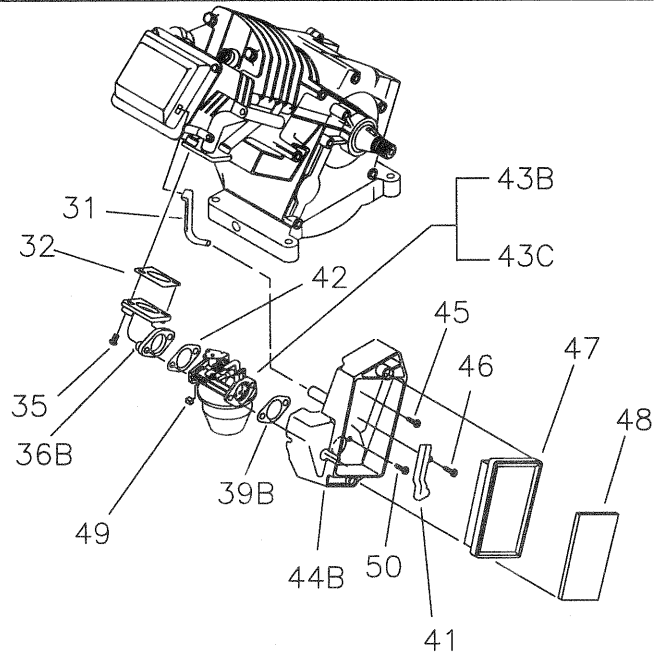

AIR CLEANER AND CARBURETOR

CHOKE CARBURETOR

ITEM	DESCRIPTION	PART NO.	QTY.
31	Breather Hose	90947	1
32	Manifold Head	90051	1
	Gasket		
35	M6 x 30mm Screw	80316	2
36B	Intake Manifold	90948	1
39B	Carburetor /Air Box	91846	1
	Gasket		
41	Canal Cover	80303	1
42	Carburetor Manifold	78631	1
	Gasket		
43B	Carburetor (190cc)	98469	1
43C	Carburetor (220cc)	C1535	1
44B	Air Cleaner Base	78607	1
45	M6 x 12mm Capscrew	66476	1
46	#8 x 3/8" Plastite Screw	59635	1
47	Air Filter	78601	1
48	Precleaner	78602	1
49	Choke Knob	83504	1
50	Carb Mount Bolt	78643	2