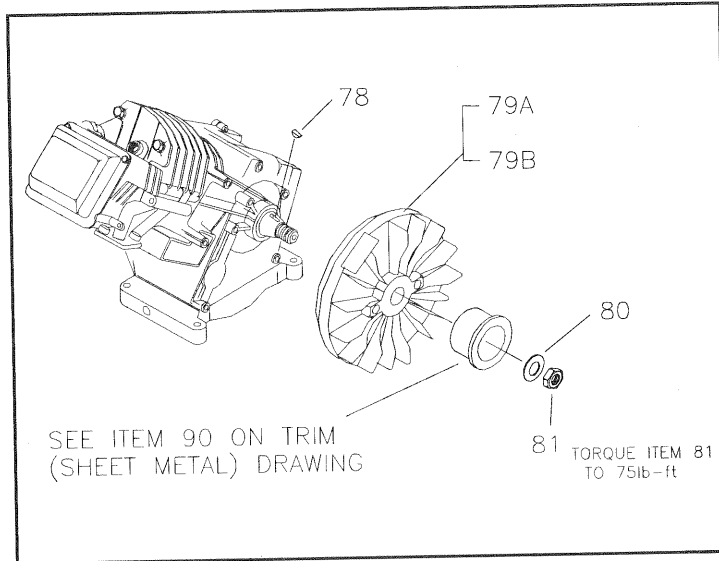

EXPLODED VIEW — STEPPER MOTOR, FLYWHEEL, RECOIL STARTER

ITEM	PART #	QTY.	DESCRIPTION
55	83512	2	M8 X 15 Taptite
78	82774	1	Woodruff Key
79A	SRV77182T	1	191 Flywheel
79B	SRV77182E	1	220 Flywheel
80	83312	1	Conical Washer
81	81810	1	M16 Hex Nut
82	92984	1	Top Wrapper
83	45756	4	M6 X 10 Taptite
84	78609	2	Cover Bolts

ITEM	PART #	QTY.	DESCRIPTION
85	78608A	1	Air Box Cover
86	90695A	1	Blower Housing
87	89739	1	Lower Wrapper
88	66476	9	M6 X 12 HHCS
89	A2799	1	Recoil Assembly
90	A2842	1	Recoil Cup
91	78651C	1	Backplate
92	59636	1	#4 X 3.37 Long
93	86296	1	Governor Rod
94	88905	1	Extension Spring
95	89477	1	Spring Clip
96	89478	1	Snap Button
97	40976	1	SHCS M8—1.25 X 20
98	90192	1	Carb Wear Washer
99	92059	1	Stepper Motor