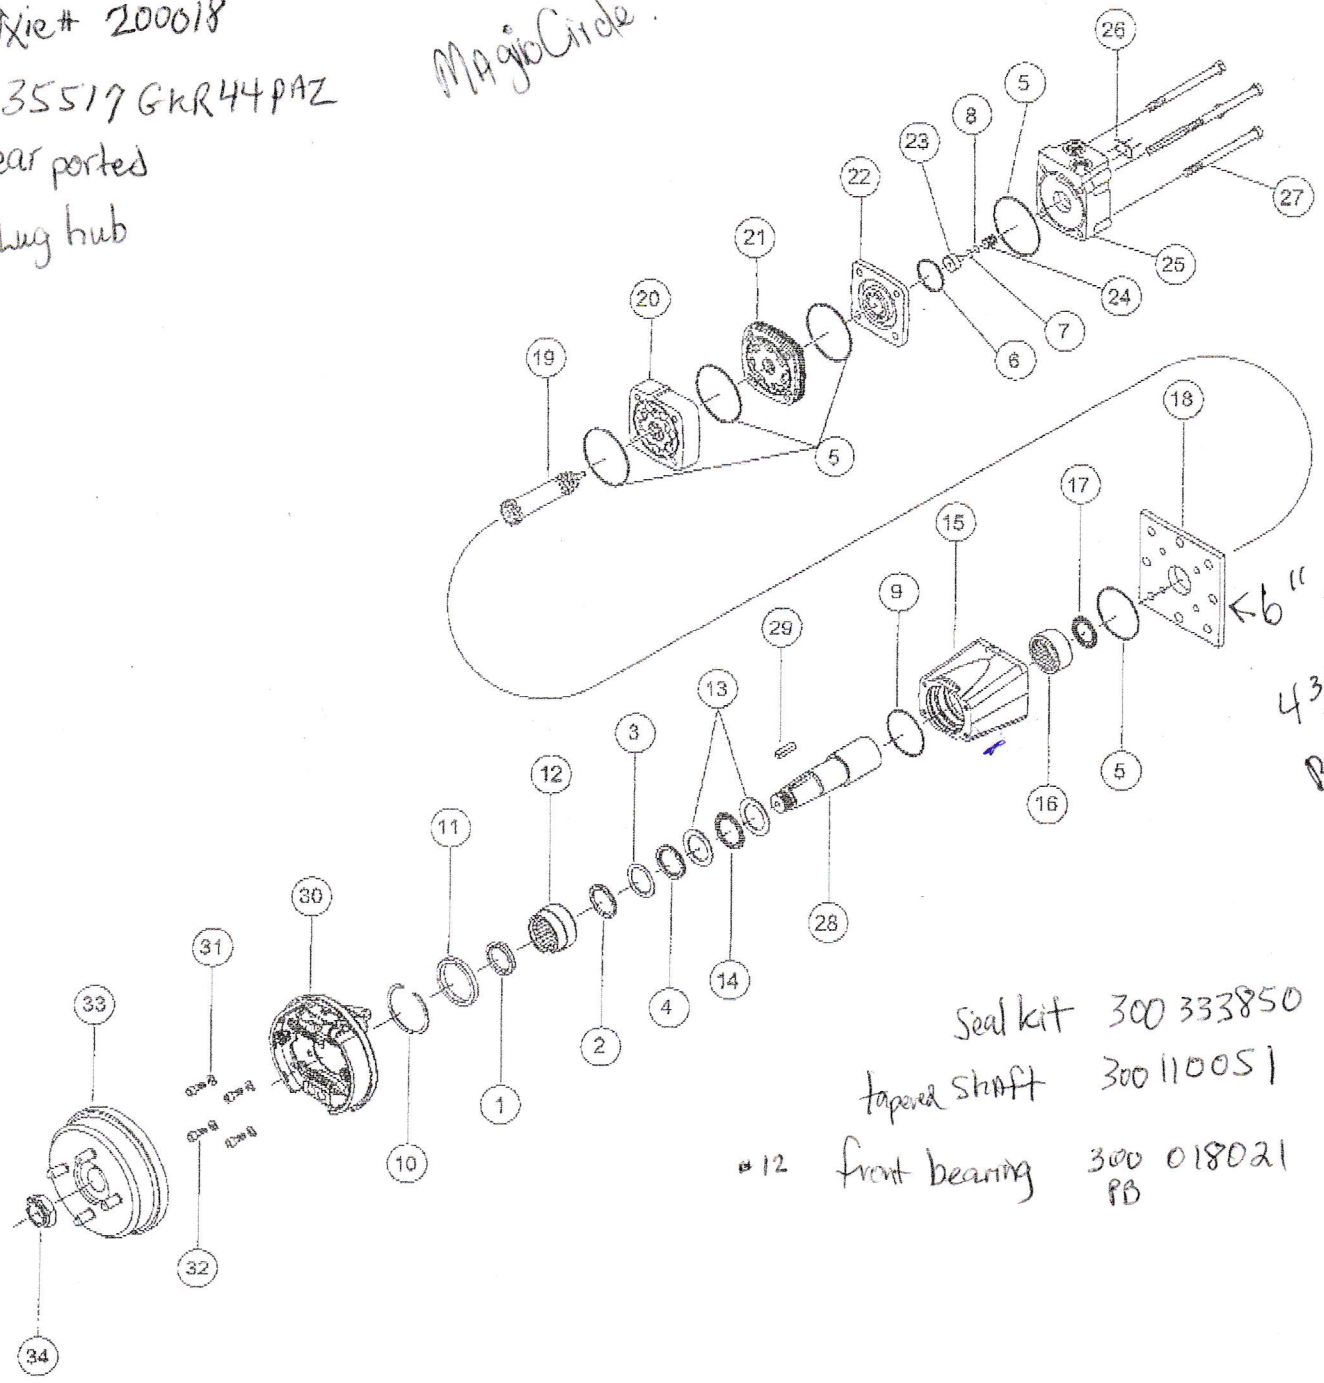

Cross  
end case  
Brake  
PKG.

# HB (330) Series

HB2435517 GKR 44 PAZ  
Dixie # 200024

4 of  
Bolts

MagjoCircle?

Dixie # 200018  
18 35517 GKR 44 PAZ  
rear ported  
4 lug hub

6" square  
4 3/8" square  
Bolt mounting

- Seal kit 300 333850
- tapered shaft 300 110051
- #12 front bearing 300 018021 PB

EXPLODED VIEW ITEM #	DESCRIPTION	EXPLODED VIEW ITEM #	DESCRIPTION	EXPLODED VIEW ITEM #
28	SHAFT KIT	29	KEY KIT	34
300110051		300339102		NUT KIT
1.5" TAPERED				PW72693

### ENDCOVER KITS

(EXPLODED VIEW ITEM #25)

ENDCOVER KITS COME ASSEMBLED WITH EXPLODED VIEW ITEMS # 7, 8, 23 & 24.

DESCRIPTION	EXPLODED VIEW ITEM #
W/ CROSS FLOW CASE	300160007G
#1- 7/8" O-RING REAR PORTS	