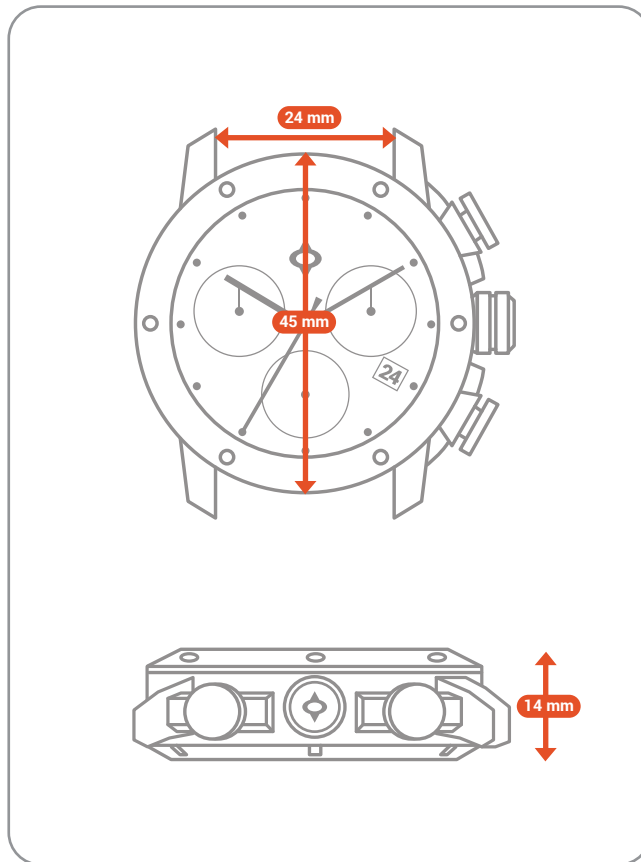

## Sizing guide

### GenesisX1

### Genesis X1-A

**Instructions:** We created this printable size guide for your convenience. Simply print, cut out your preferred size options, and hold against your wrist to determine the scale that looks best on you. **When adjusting the print settings, please choose "print actual size." Failure to do so will result in skewed measurements.**