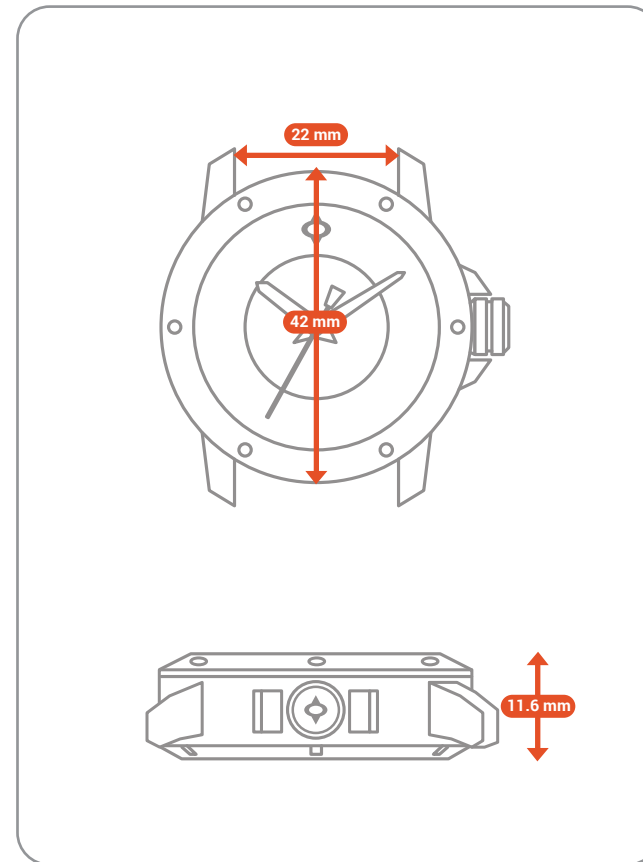

## Sizing guide

### GenesisX1

### Genesis X1-A

**Instructions:** We created this printable size guide for your convenience. Simply print, cut out your preferred size options, and hold against your wrist to determine the scale that looks best on you. **When adjusting the print settings, please choose "print actual size." Failure to do so will result in skewed measurements.**