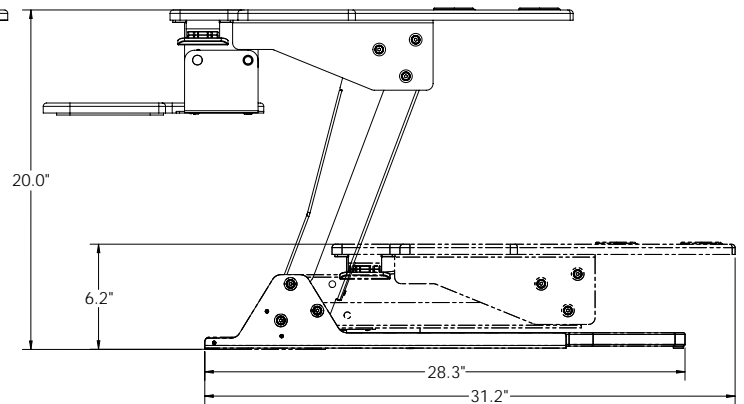

Volante-C Corner Desktop Sit-Stand Workstation

Fitting neatly into the corner of a 90° desk, the Volante-C Corner Desktop Sit-Stand Workstation instantaneously converts the desk to a stable, smooth operating and ergonomic sit-stand workstation. With a 42" wide

primary work surface specially designed to fit corner desk applications and a robust 35 lbs. load capacity, the Volante-C easily accommodates two 27" monitors and still has extra space for other work tools.

Features	Benefits
Designed to fit 90° corner desk applications	Maximize the functionality of the traditional 'wasted space' in the desk corner
Single paddle height adjustment control	Single paddle activation for added control when raising or lowering the workstation
Gas assist height adjustment	Smooth, quiet and infinite height adjustment through a 13.8" range to easily set the workstation to an ideal ergonomic position
42" wide primary work surface	Easily accommodates two 27" monitors
Primary work surface can be extended 20" above the desk	A large height adjustment range accommodates a greater variety of users
35 lbs. total weight capacity	Strong enough to support user's technology requirements
Three grommet holes in the primary work surface	Offers cable management and attachment of a monitor arm to improve ergonomic functionality and to clear the primary work surface
Keyboard surface adjusts with the primary work surface	Improved ergonomics over competitive units that have only one work surface
Keyboard tray has 20° of tilt	Infinitely adjust the keyboard surface tilt from -10° /+10° for an ergonomic typing position
Includes clip-on mouse fence	The moveable mouse fence has integrated cable slots to neatly control mouse cords
Preassembled and ready to use	Place in position and start working right away
Weighs 42 lbs.	Light enough for simple installation
Available in black	A neutral color to match any office design décor