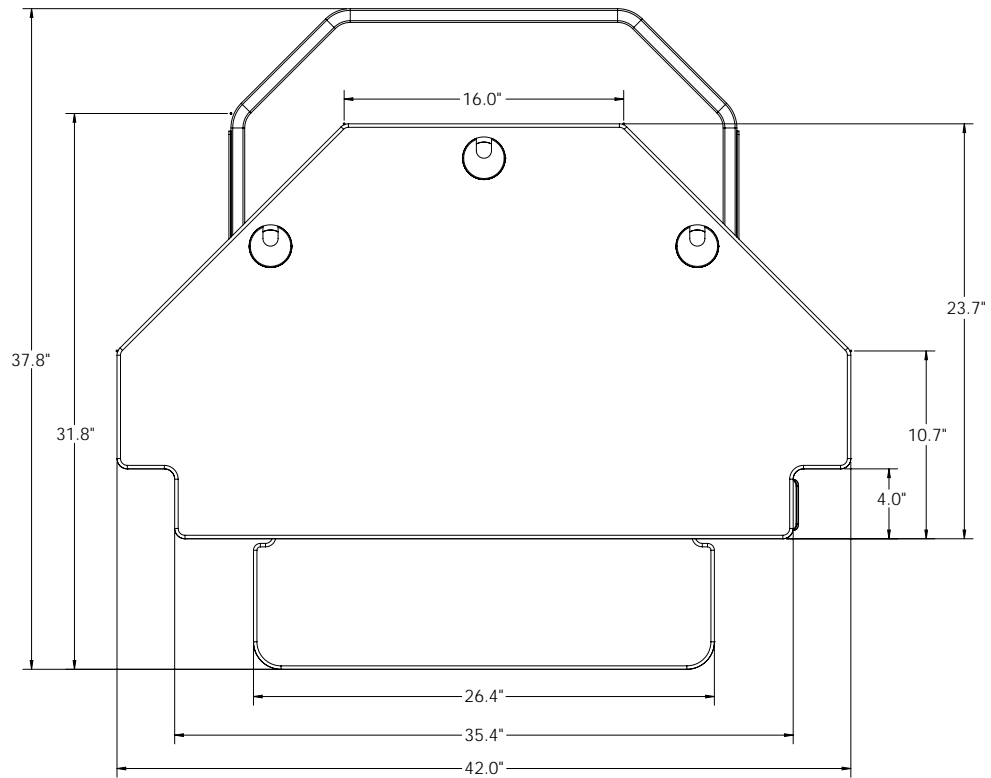

Volante-C Corner Desktop Sit-Stand Workstation

Fitting neatly into the corner of a 90° desk, the Volante-C Corner Desktop Sit-Stand Workstation instantaneously converts the desk to a stable, smooth operating and ergonomic sit-stand workstation. With a 42" wide

primary work surface specially designed to fit corner desk applications and a robust 35 lbs. load capacity, the Volante-C easily accommodates two 27" monitors and still has extra space for other work tools.

Volante-C Corner Desktop Sit-Stand Workstation

Model	Description	Weight Capacity	Box Size	Shipping Weight	Color	Weight
Volante-C	Corner Desktop Sit-Stand Workstation	35 lbs.	35" x 10" x 46"	55 lbs.	Black	42 lbs.