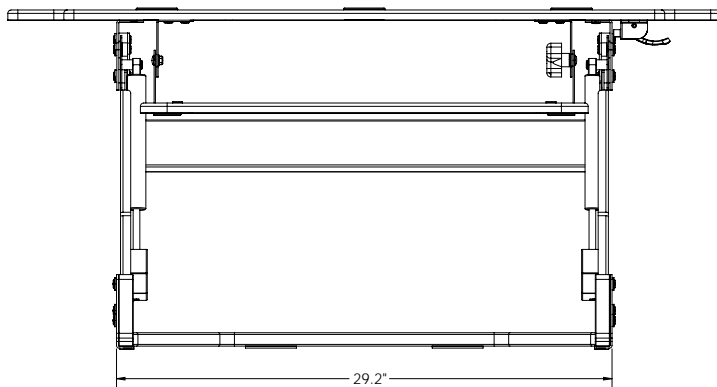

Volante-C Corner Desktop Sit-Stand Workstation

Fitting neatly into the corner of a 90° desk, the Volante-C Corner Desktop Sit-Stand Workstation instantaneously converts the desk to a stable, smooth operating and ergonomic sit-stand workstation. With a 42" wide

primary work surface specially designed to fit corner desk applications and a robust 35 lbs. load capacity, the Volante-C easily accommodates two 27" monitors and still has extra space for other work tools.

Volante-C Corner Desktop Sit-Stand Workstation

Model	Description	Weight Capacity	Box Size	Shipping Weight	Color	Weight
Volante-C	Corner Desktop Sit-Stand Workstation	35 lbs.	35" x 10" x 46"	55 lbs.	Black	42 lbs.