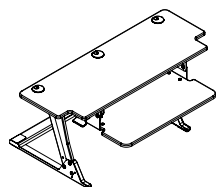

Solace Desktop HD

- 45 lb. capacity
- 14.6" lift range, 20" above desktop
- Separate keyboard surface with 20° of tilt (+10°/-10°)
- Available in black
- Warranty: 2 years

Model #	Weight	US $ List	CAN $ List
SOL-HD-DT-B	43	$580	$744