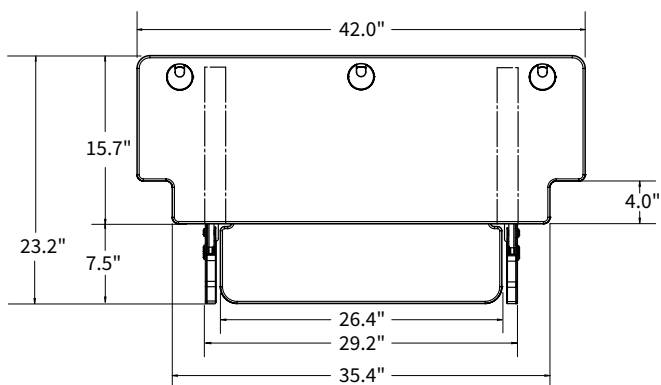

Solace Desktop HD features a 42" wide primary worksurface and a robust 45lb. load capacity that can easily accommodate 2 x 27" wide monitors and still have extra space for other personal equipment. The large primary worksurface includes 3 grommets for cable management.

## Specifications:

- Dual worksurface includes independent keyboard surface
- Primary Worksurface:
  - 42" W × 15.7" D
  - Includes grommets for cable management
- Keyboard surface:
  - 26.4" W × 7.5" D
  - Independent surface with 20° (+10°/-10°) of tilt
- 45 lb. lifting capacity
- 14.6" lifting range, 20" above desktop

## Dimensions

Height & width

## Depth & range