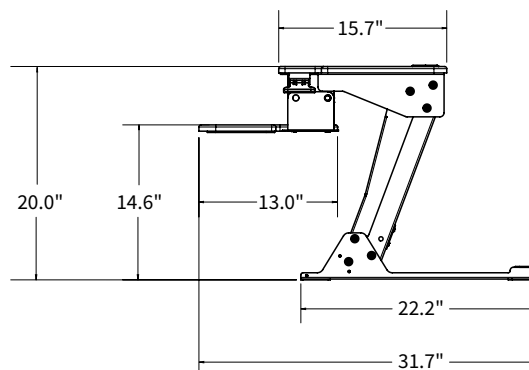

Solace Desktop HD features a 42" wide primary worksurface and a robust 45lb. load capacity that can easily accommodate 2 x 27" wide monitors and still have extra space for other personal equipment. The large primary worksurface includes 3 grommets for cable management.

## Specifications:

- Dual worksurface includes independent keyboard surface
- Primary Worksurface:
  - 42" W × 15.7" D
  - Includes grommets for cable management
- Keyboard surface:
  - 26.4" W × 7.5" D
  - Independent surface with 20° (+10°/-10°) of tilt
- 45 lb. lifting capacity
- 14.6" lifting range, 20" above desktop

## Dimensions

Height & width

## Depth & range