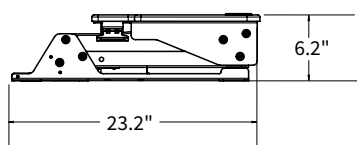

Stowed Depth