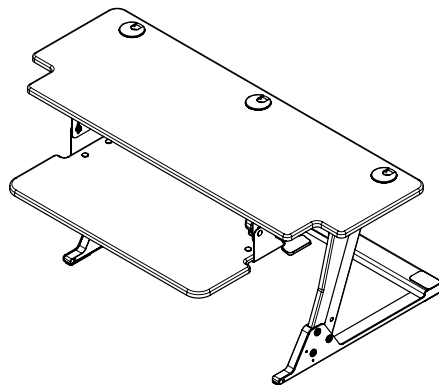

### WIDER WORKSURFACE WITH HEAVIER LOAD CAPACITY

The Solace Desktop HD quickly and economically converts an existing desk to a smooth and effortless sit-stand workstation featuring a 14.6" lifting range.

Solace Desktop HD features a 42" wide primary worksurface and a robust 45lb. load capacity that can easily accommodate 2 x 27" wide monitors and still have extra space for other personal equipment. The large primary worksurface includes 3 grommets for cable management.

Side view of Solace Desktop HD

Single paddle height adjustment lever for added control

## Specifications:

- Dual worksurface includes independent keyboard surface
- Primary Worksurface:
  - 42" W × 15.7" D
  - Includes grommets for cable management
- Keyboard surface:
  - 26.4" W × 7.5" D
  - Independent surface with 20° (+10°/-10°) of tilt
- 45 lb. lifting capacity
- 14.6" lifting range, 20" above desktop