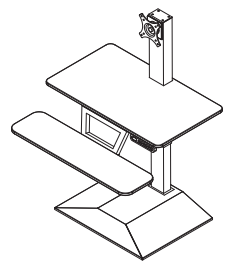

Specifications:

- Programmable Control with three memory presets
- Dual worksurface includes independent keyboard surface
- 110 lb. lifting capacity for worksurface, 11 lb. for keyboard platform
- 17.1" lifting range, 23.2" above desktop
- Primary Worksurface:
 - 25.6" W × 15" D
- Keyboard surface (removable):
 - 26.4" W × 7.1" D

Monitor Mount Specifications:

- Supports one monitor up to 22 lb.
- Standard VESA (75 mm & 100 mm)

Optional Monitor Bracket:

- Optional Dual or Triple Monitor Brackets support monitors up to 22 lb. each
- Monitor mount bracket can be installed in two locations for better height fit

Dimensions
Height & width

Stowed Depth

Depth & range

Solace Electric

- Programmable Control with three presets
- 110 lb. capacity
- 17.1" lift range, 23.2" above desktop
- Removable keyboard platform
- Available in black
- Warranty: 2 years

Model #	Weight	US \$ List	CAN \$ List
SOL-E-DT-B	58	\$699	\$896

Solace Electric Accessories

Monitor Bracket

- Increase productivity with dual or triple monitor configurations
- Supports two or three 22 lb. monitors