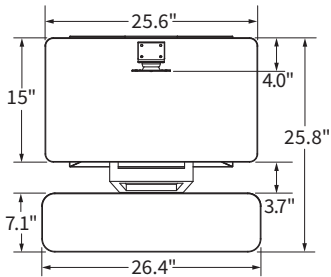

Specifications:

- Programmable Control with three memory presets
- Dual worksurface includes independent keyboard surface
- 110 lb. lifting capacity for worksurface, 11 lb. for keyboard platform
- 17.1" lifting range, 23.2" above desktop
- Primary Worksurface:
 - 25.6" W × 15" D
- Keyboard surface (removable):
 - 26.4" W × 7.1" D

Monitor Mount Specifications:

- Supports one monitor up to 22 lb.
- Standard VESA (75 mm & 100 mm)

Optional Monitor Bracket:

- Optional Dual or Triple Monitor Brackets support monitors up to 22 lb. each
- Monitor mount bracket can be installed in two locations for better height fit

Dimensions
Height & width

Stowed Depth

Depth & range

Solace Electric

- Programmable Control with three presets
- 110 lb. capacity
- 17.1" lift range, 23.2" above desktop
- Removable keyboard platform
- Available in black
- Warranty: 2 years