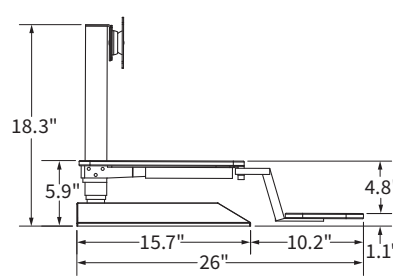

Specifications:

- Programmable Control with three memory presets
- Dual worksurface includes independent keyboard surface
- 110 lb. lifting capacity for worksurface, 11 lb. for keyboard platform
- 17.1" lifting range, 23.2" above desktop
- Primary Worksurface:
 - 25.6" W × 15" D
- Keyboard surface (removable):
 - 26.4" W × 7.1" D

Monitor Mount Specifications:

- Supports one monitor up to 22 lb.
- Standard VESA (75 mm & 100 mm)

Optional Monitor Bracket:

- Optional Dual or Triple Monitor Brackets support monitors up to 22 lb. each
- Monitor mount bracket can be installed in two locations for better height fit

Dimensions
Height & width

Stowed Depth

Depth & range

Solace Electric

- Programmable Control with three presets
- 110 lb. capacity
- 17.1" lift range, 23.2" above desktop
- Removable keyboard platform
- Available in black
- Warranty: 2 years