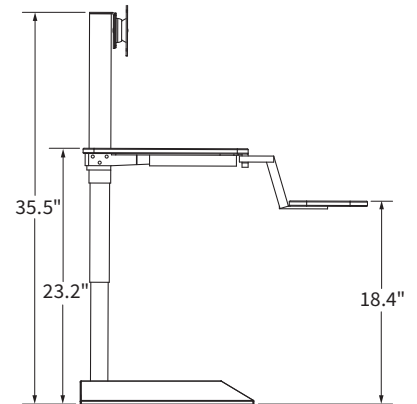

Specifications:

- Programmable Control with three memory presets
- Dual worksurface includes independent keyboard surface
- 110 lb. lifting capacity for worksurface, 11 lb. for keyboard platform
- 17.1" lifting range, 23.2" above desktop
- Primary Worksurface:
 - 25.6" W × 15" D
- Keyboard surface (removable):
 - 26.4" W × 7.1" D

Monitor Mount Specifications:

- Supports one monitor up to 22 lb.
- Standard VESA (75 mm & 100 mm)

Optional Monitor Bracket:

- Optional Dual or Triple Monitor Brackets support monitors up to 22 lb. each
- Monitor mount bracket can be installed in two locations for better height fit

Dimensions
Height & width

Stowed Depth

Depth & range

Solace Electric

- Programmable Control with three presets
- 110 lb. capacity
- 17.1" lift range, 23.2" above desktop
- Removable keyboard platform
- Available in black
- Warranty: 2 years