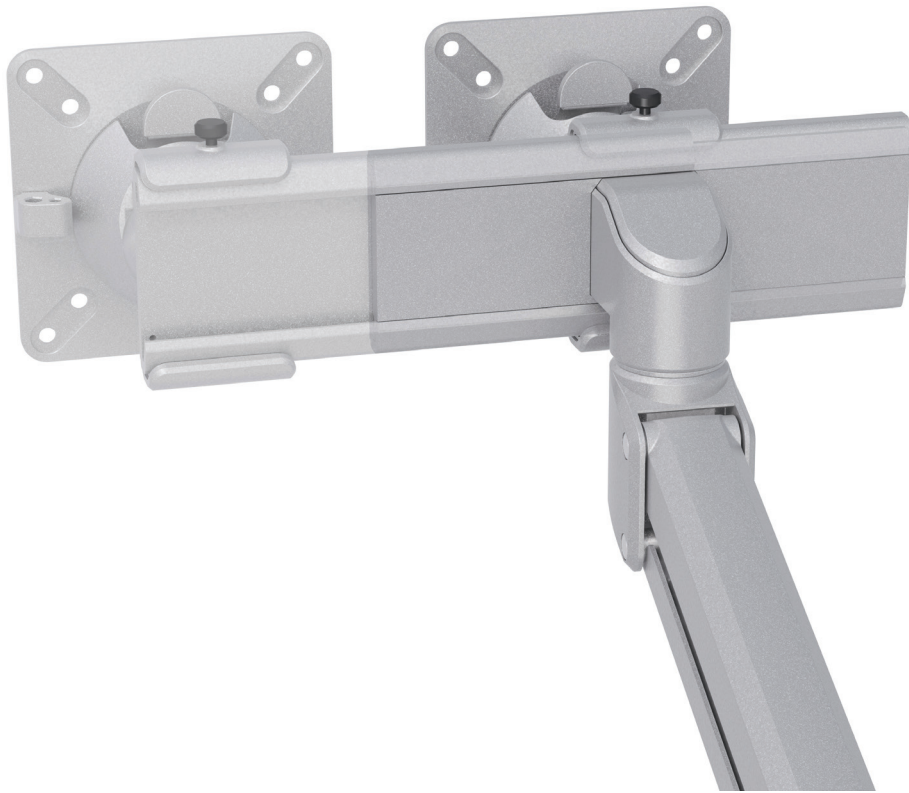

# Sena™ slider mount

VESA slider

# Sena™ slider mount

VESA slider

esi®

## Product specs

---

- 11" adjustment from left to right
- Works with all SENA™ and SENA™EX series
- Not compatible with any other model
- Adds an additional 1.2 lbs.
- Patent Pending Design - Dual Track Slider
- Warranty: 15 years