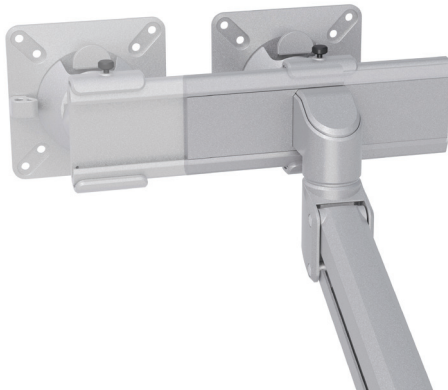

# Sena™ slider mount

VESA slider

# Sena™ slider mount

VESA slider

esi®

## Product specs

---

- 11" adjustment from left to right
- Works with all SENA™ and SENA™EX series
- Not compatible with any other model
- Adds an additional 1.2 lbs.
- Patent Pending Design - Dual Track Slider
- Warranty: 15 years