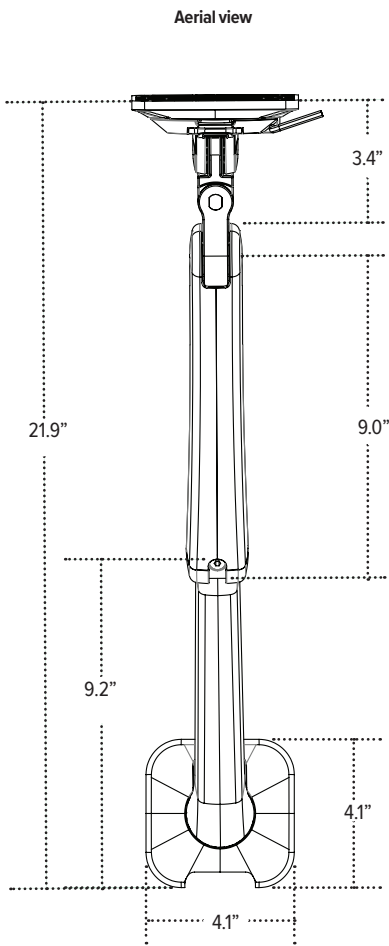

Kata

single monitor arm

Base (bottom view)

Base (straight on view)

VESA Plate

VESA (profile view)

esi

800.833.3746
esi.com