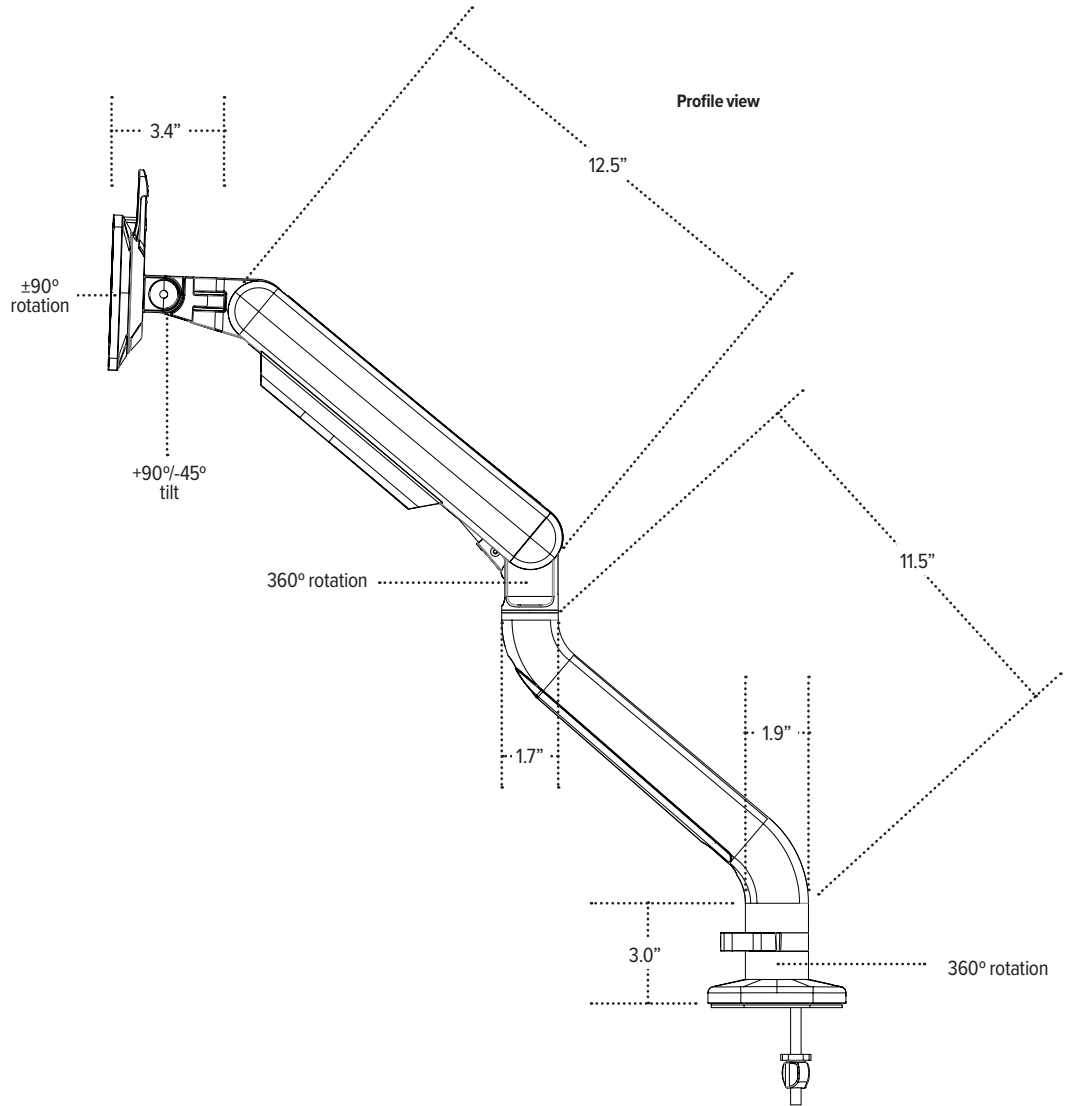

Kata

single monitor arm

Base (bottom view)

Base (straight on view)

VESA Plate

VESA (profile view)

esi

800.833.3746
esi.com