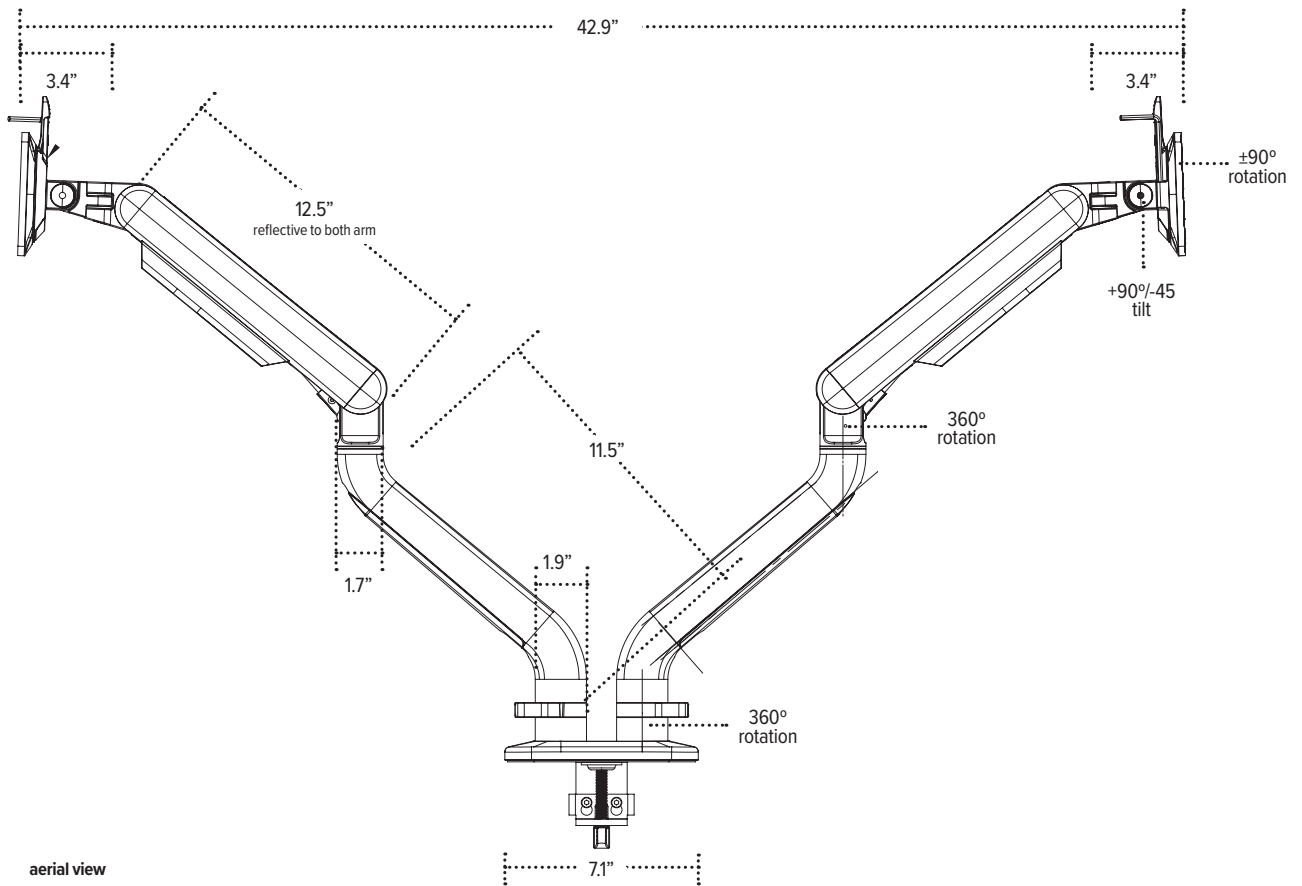

## dual monitor arm

**Base**  
(bottom view)

**Base Clamp**  
(profile view)

**VESA Plate**

**VESA**  
(profile view)

esi

800.833.3746  
esiergo.com