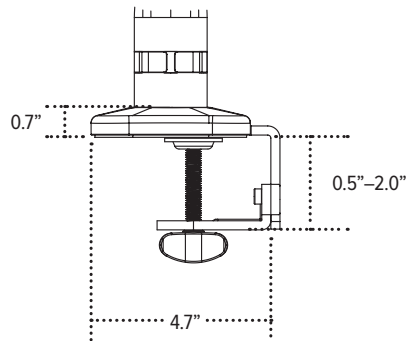

## dual monitor arm

**Base**  
(bottom view)

**Base Clamp**  
(profile view)

**VESA Plate**

**VESA**  
(profile view)

esi

800.833.3746  
esiergo.com