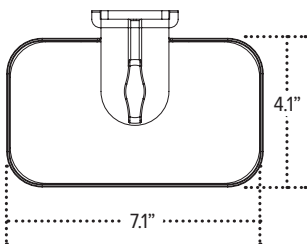

## dual monitor arm

**Base**  
(bottom view)

**Base Clamp**  
(profile view)

**VESA Plate**

**VESA**  
(profile view)

esi

800.833.3746  
esiergo.com