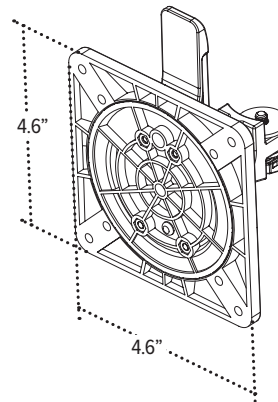

## dual monitor arm

**Base**  
(bottom view)

**Base Clamp**  
(profile view)

**VESA Plate**

**VESA**  
(profile view)

esi

800.833.3746  
esiergo.com