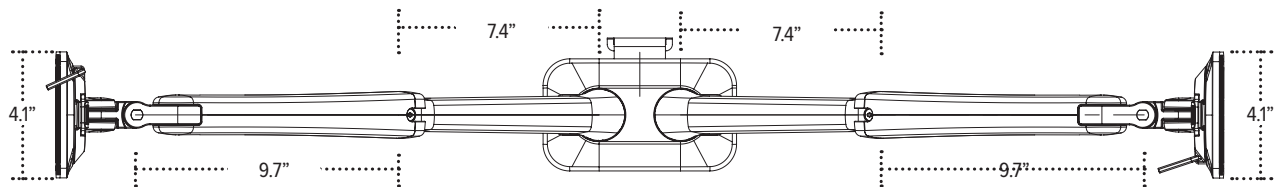

## dual monitor arm

**Base**  
(bottom view)

**Base Clamp**  
(profile view)

**VESA Plate**

**VESA**  
(profile view)

esi

800.833.3746  
esiergo.com