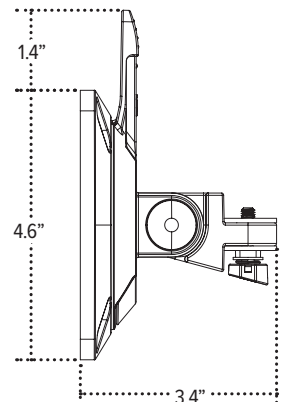

## dual monitor arm

**Base**  
(bottom view)

**Base Clamp**  
(profile view)

**VESA Plate**

**VESA**  
(profile view)

esi

800.833.3746  
esiergo.com