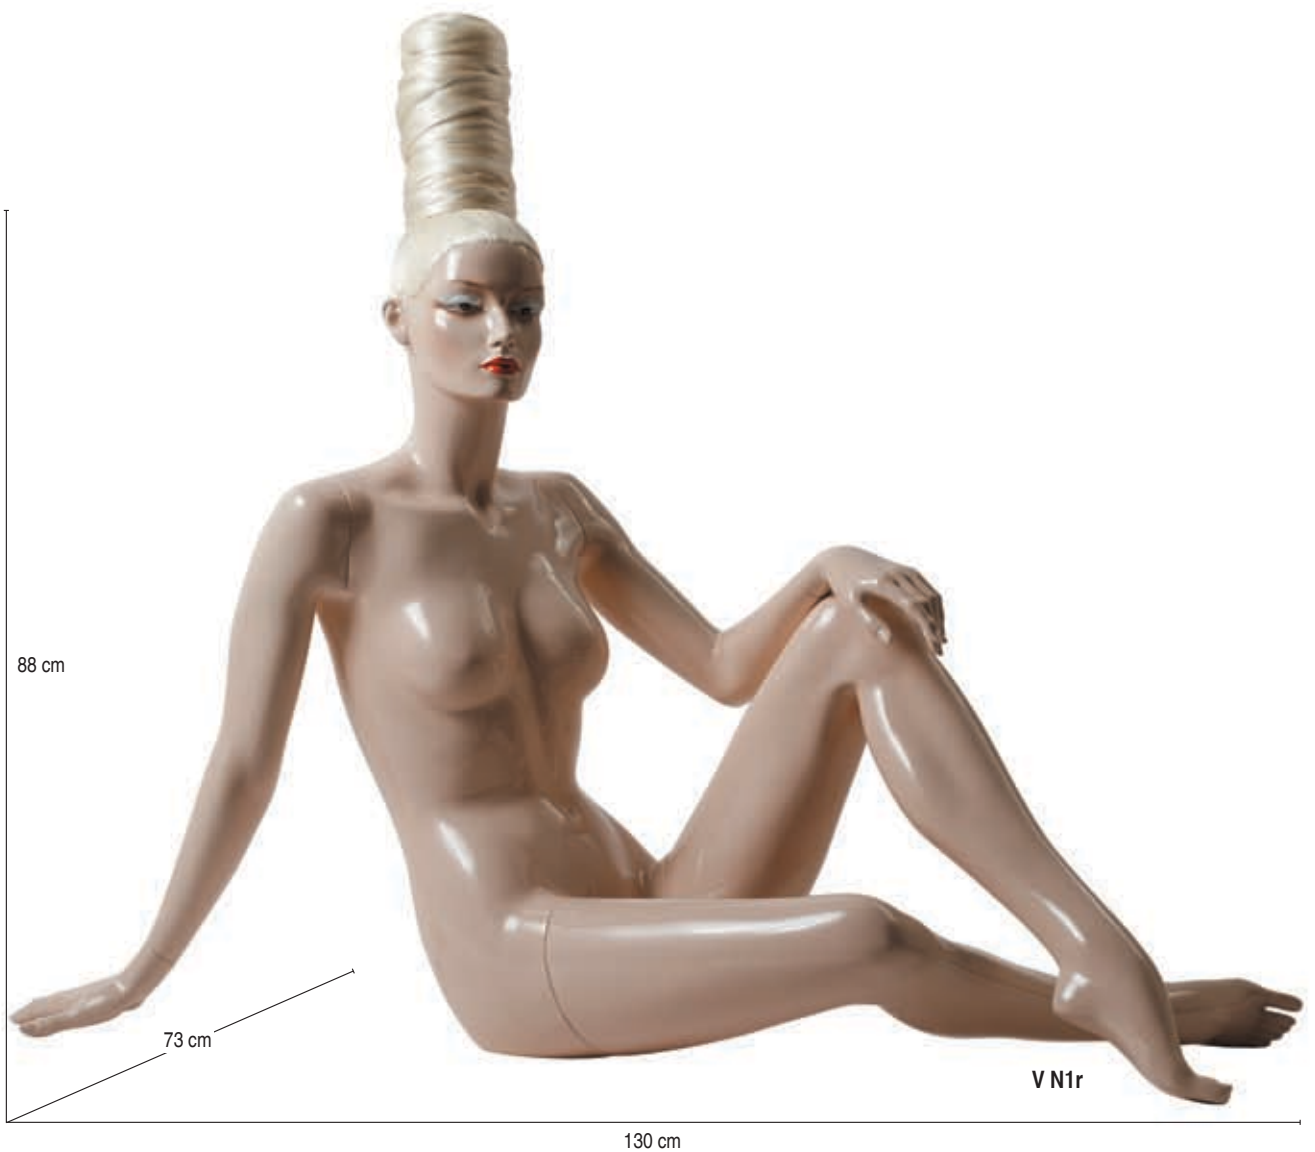

IDW VARIETY **6**

88 cm

73 cm

130 cm

V N1r

V N2r

V N3r

V N4r

V N5r

V N6r

V N7r*

V N8r *

V N9r

47 cm

118 cm

MANNEQUIN DIMENSIONS

| | cm | in |
|--------|-----|------|
| Height | 180 | 71 |
| Bust | 84 | 33 |
| Waist | 65 | 25,5 |
| Hips | 90 | 35,5 |
| Heel | 10 | 4 |

ECO AND ENVIRONMENT FRIENDLY. ALL MANNEQUINS ARE MADE FROM POLYSTYRENE, WHICH IS 100% RECYCLABLE.