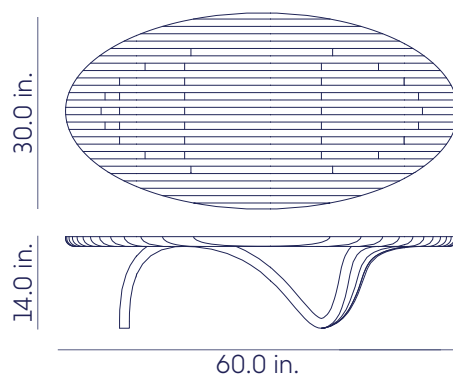

BLACKENED
ASH